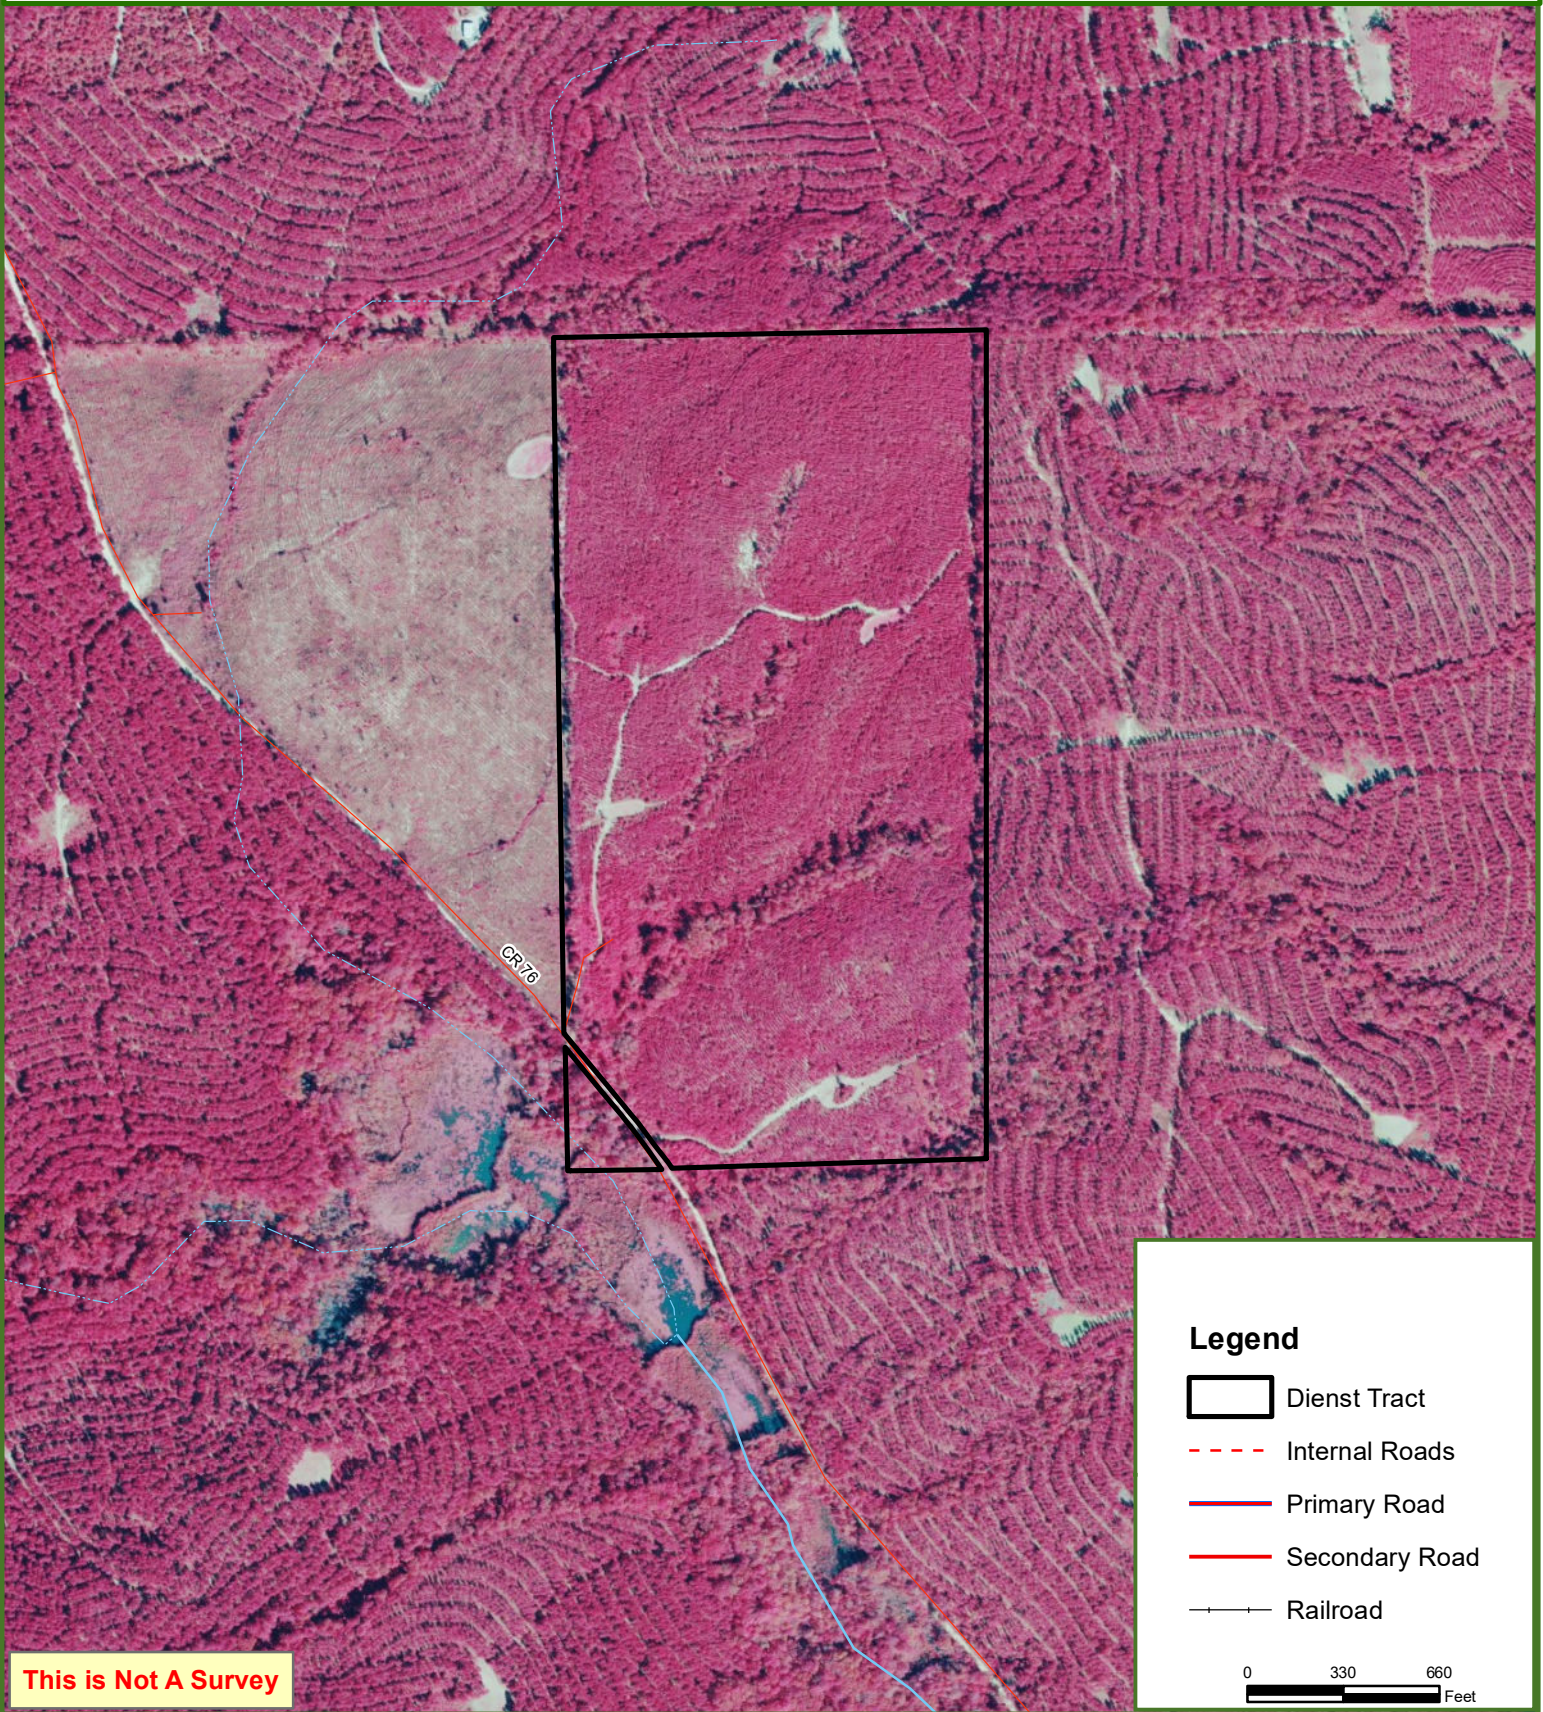

Dienst 101 Tract

Marion County, GA

101.00 ± Acres

Legend

-  Dienst Tract
-  Internal Roads
-  Primary Road
-  Secondary Road
-  Railroad

0 330 660
Feet

This is Not A Survey

This map was produced from information supplied by the seller and the use of aerial photography. The boundary lines portrayed on this map are approximate and could be different than the actual location of the boundaries found in the field.