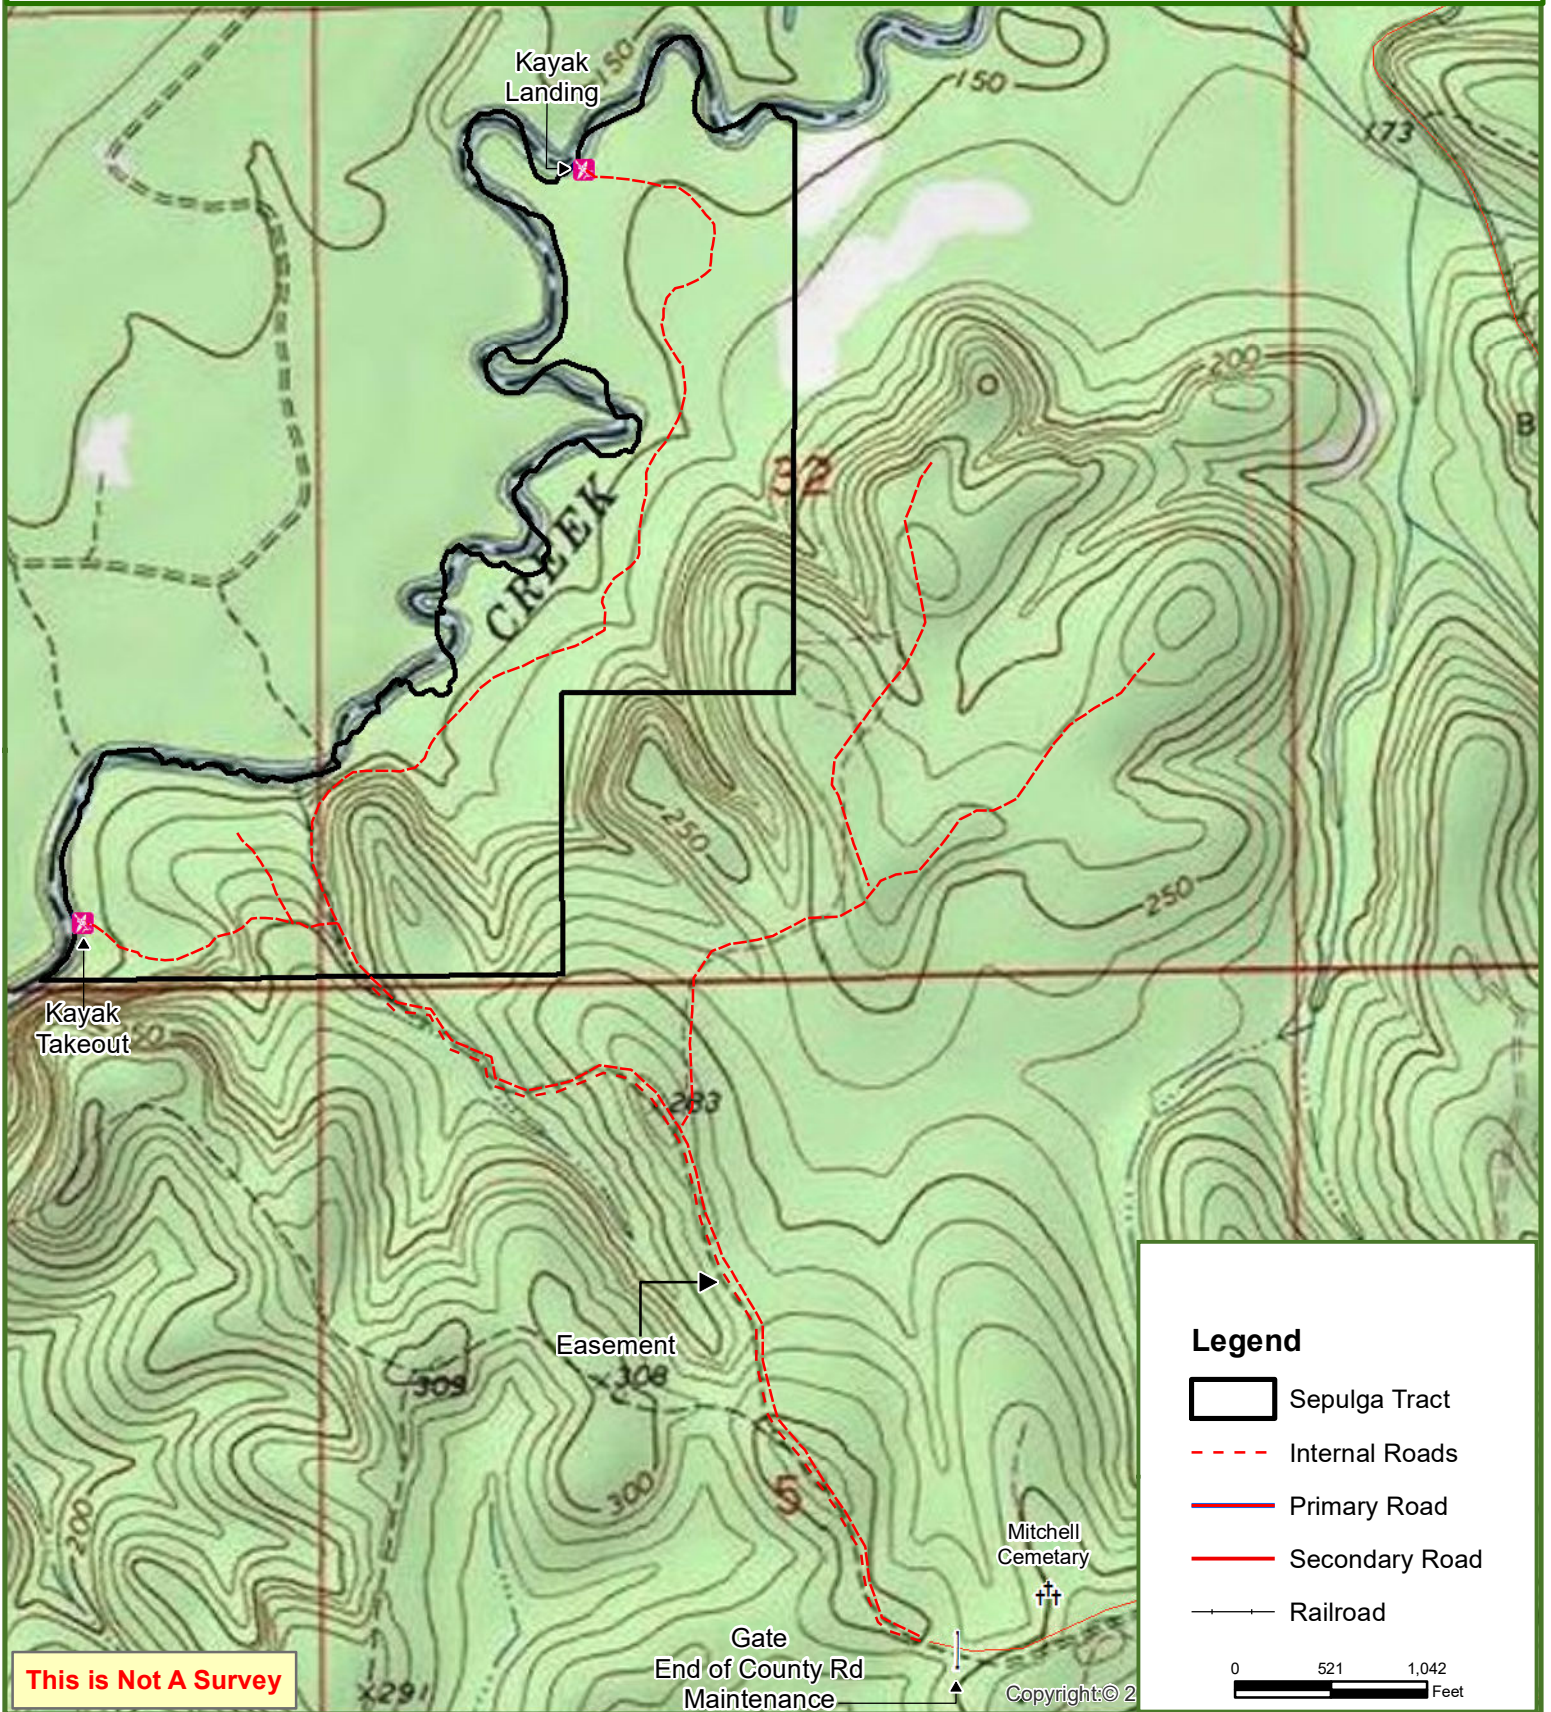

Sepulga Tract

Covington County, AL

196.00 ± Acres

This is Not A Survey

This map was produced from information supplied by the seller and the use of aerial photography. The boundary lines portrayed on this map are approximate and could be different than the actual location of the boundaries found in the field.