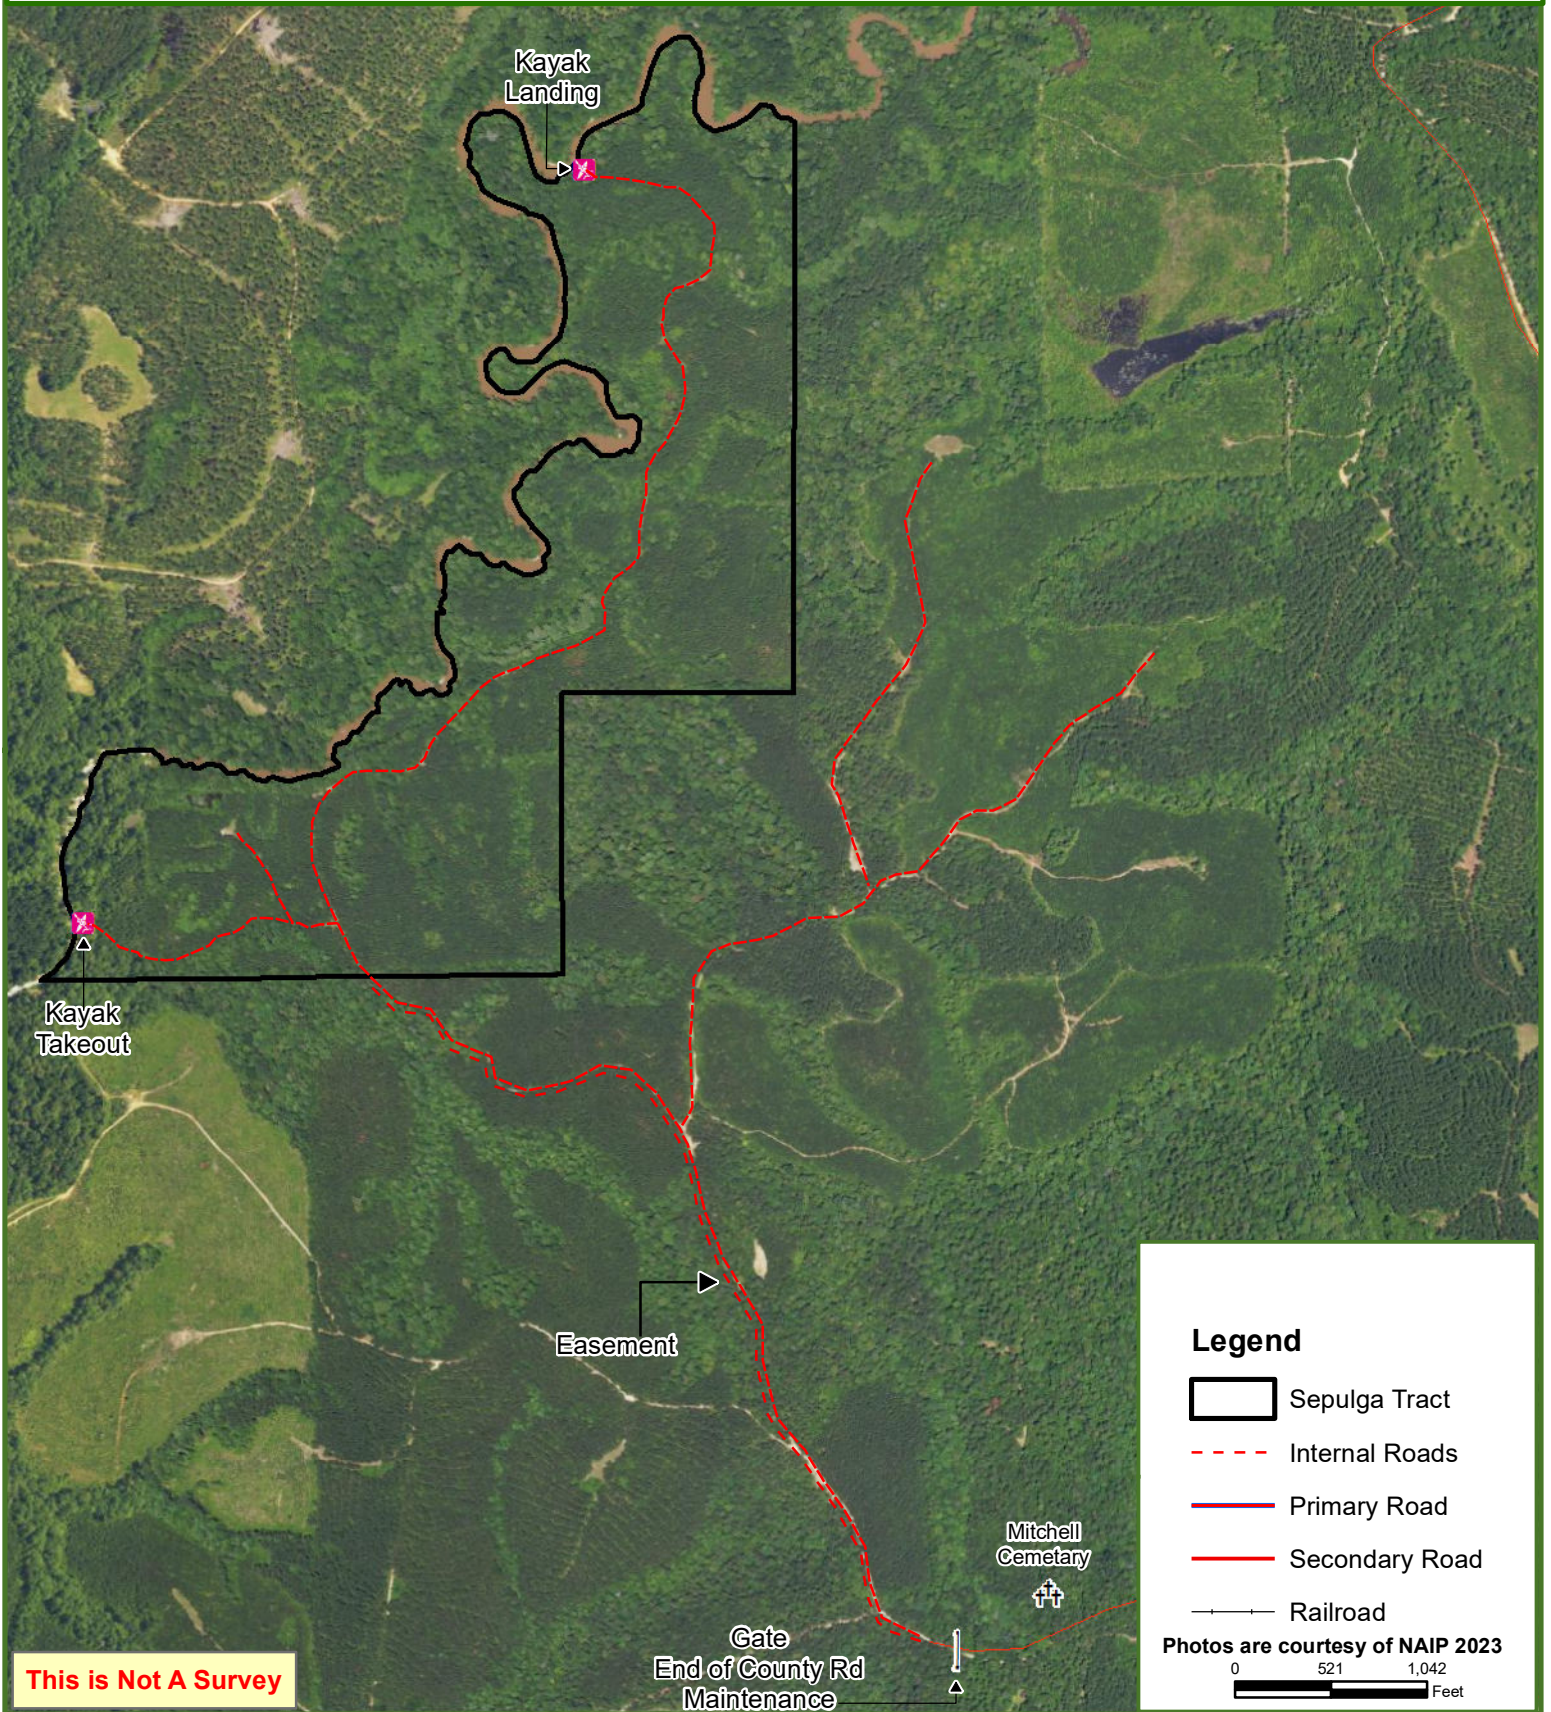

Sepulga Tract

Covington County, AL

196.00 ± Acres

This is Not A Survey

Legend

- Sepulga Tract
- Internal Roads
- Primary Road
- Secondary Road
- Railroad

Photos are courtesy of NAIP 2023

0 521 1,042 Feet

This map was produced from information supplied by the seller and the use of aerial photography. The boundary lines portrayed on this map are approximate and could be different than the actual location of the boundaries found in the field.