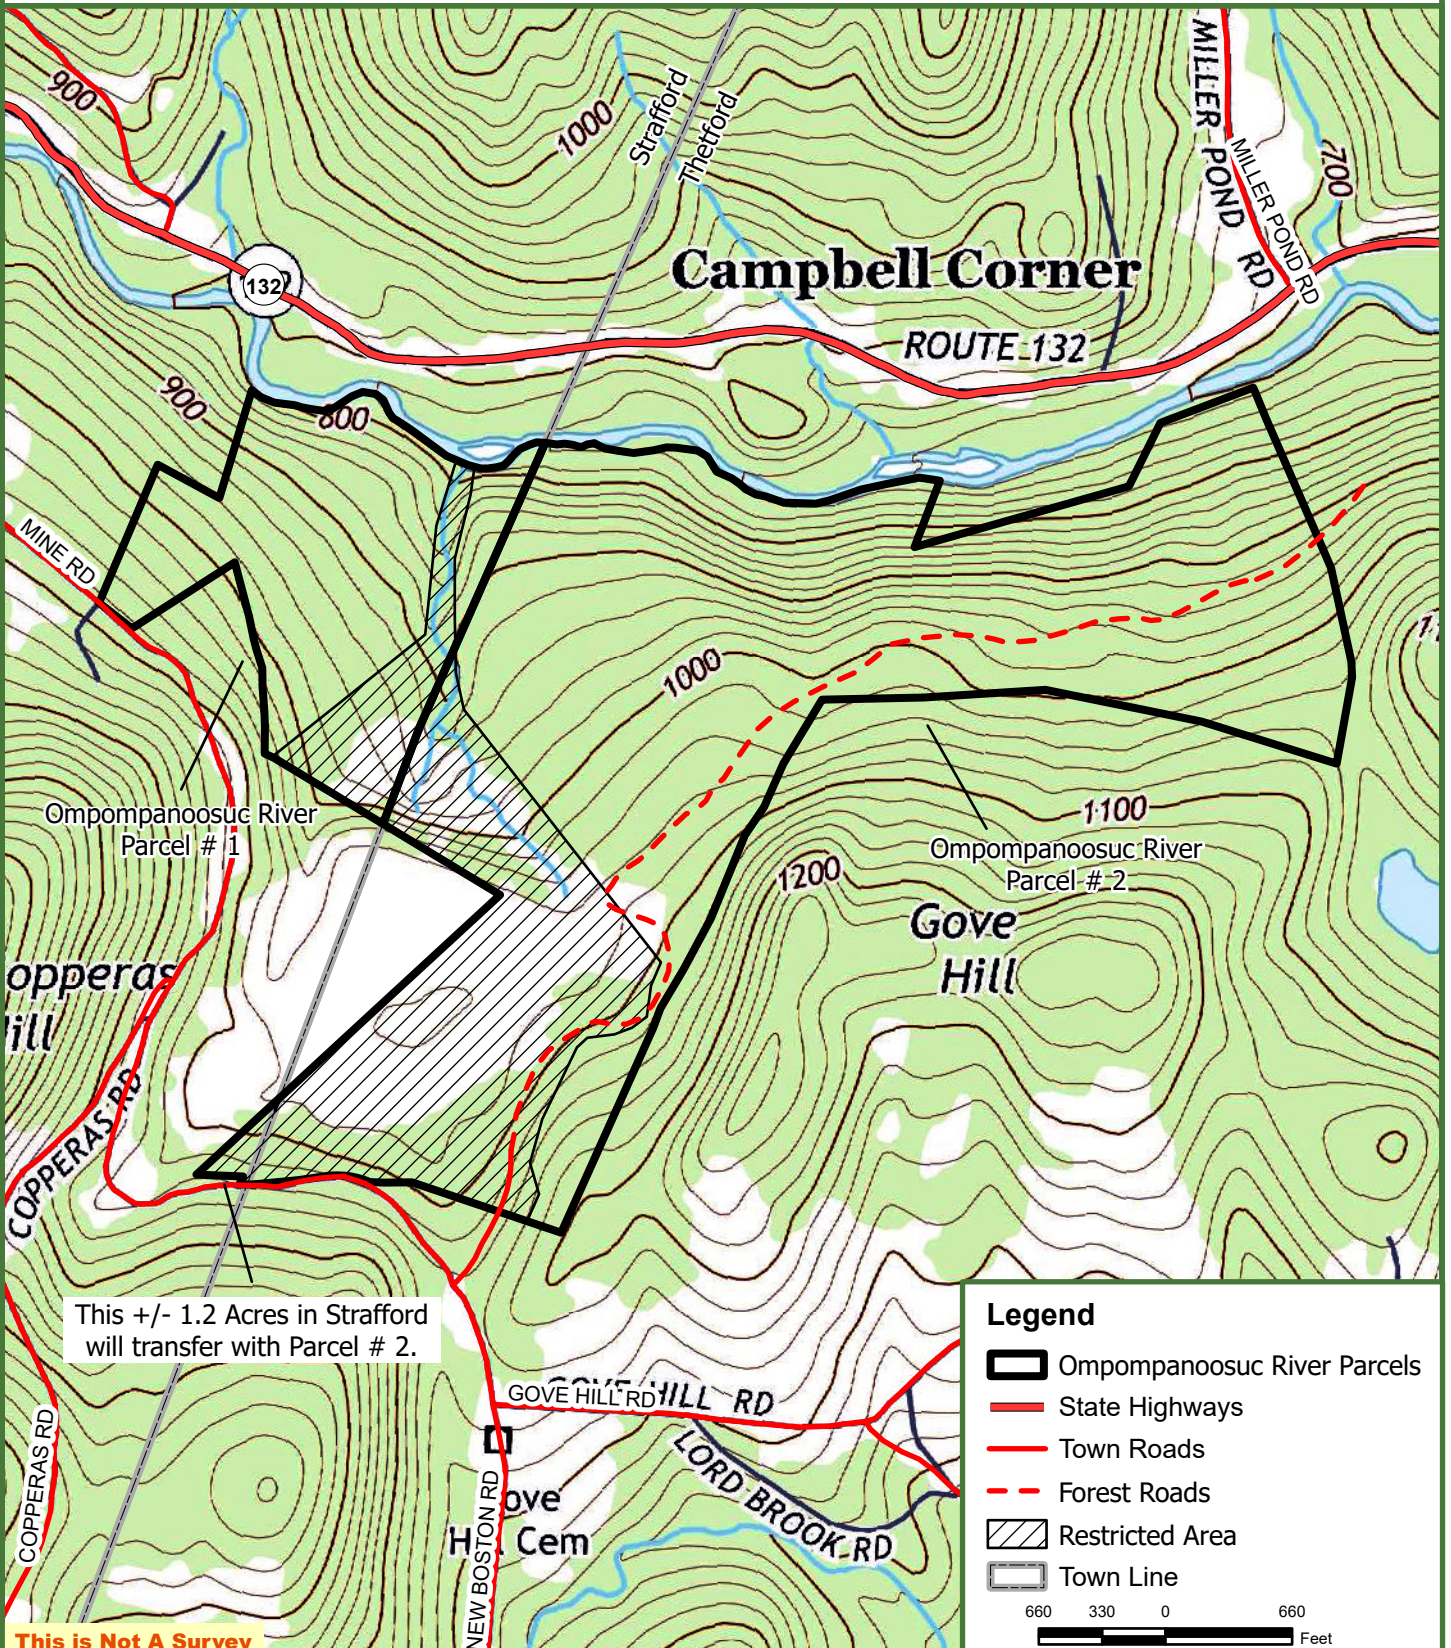

Ompompanoosuc River Parcels

Parcel 1 - 59 Survey Acres, Strafford, Orange County, Vermont

Parcel 2 - 221.1 Survey Acres, Thetford, Orange County Vermont

This is Not A Survey

Map produced from the best available information including VCGI town tax maps polygon, hand held GPS data, aerial photography and reference information obtained from publicly available GIS sources. Boundary lines portrayed on this map are approximate and could be different than the actual location of boundaries found in the field. Map is not a survey.