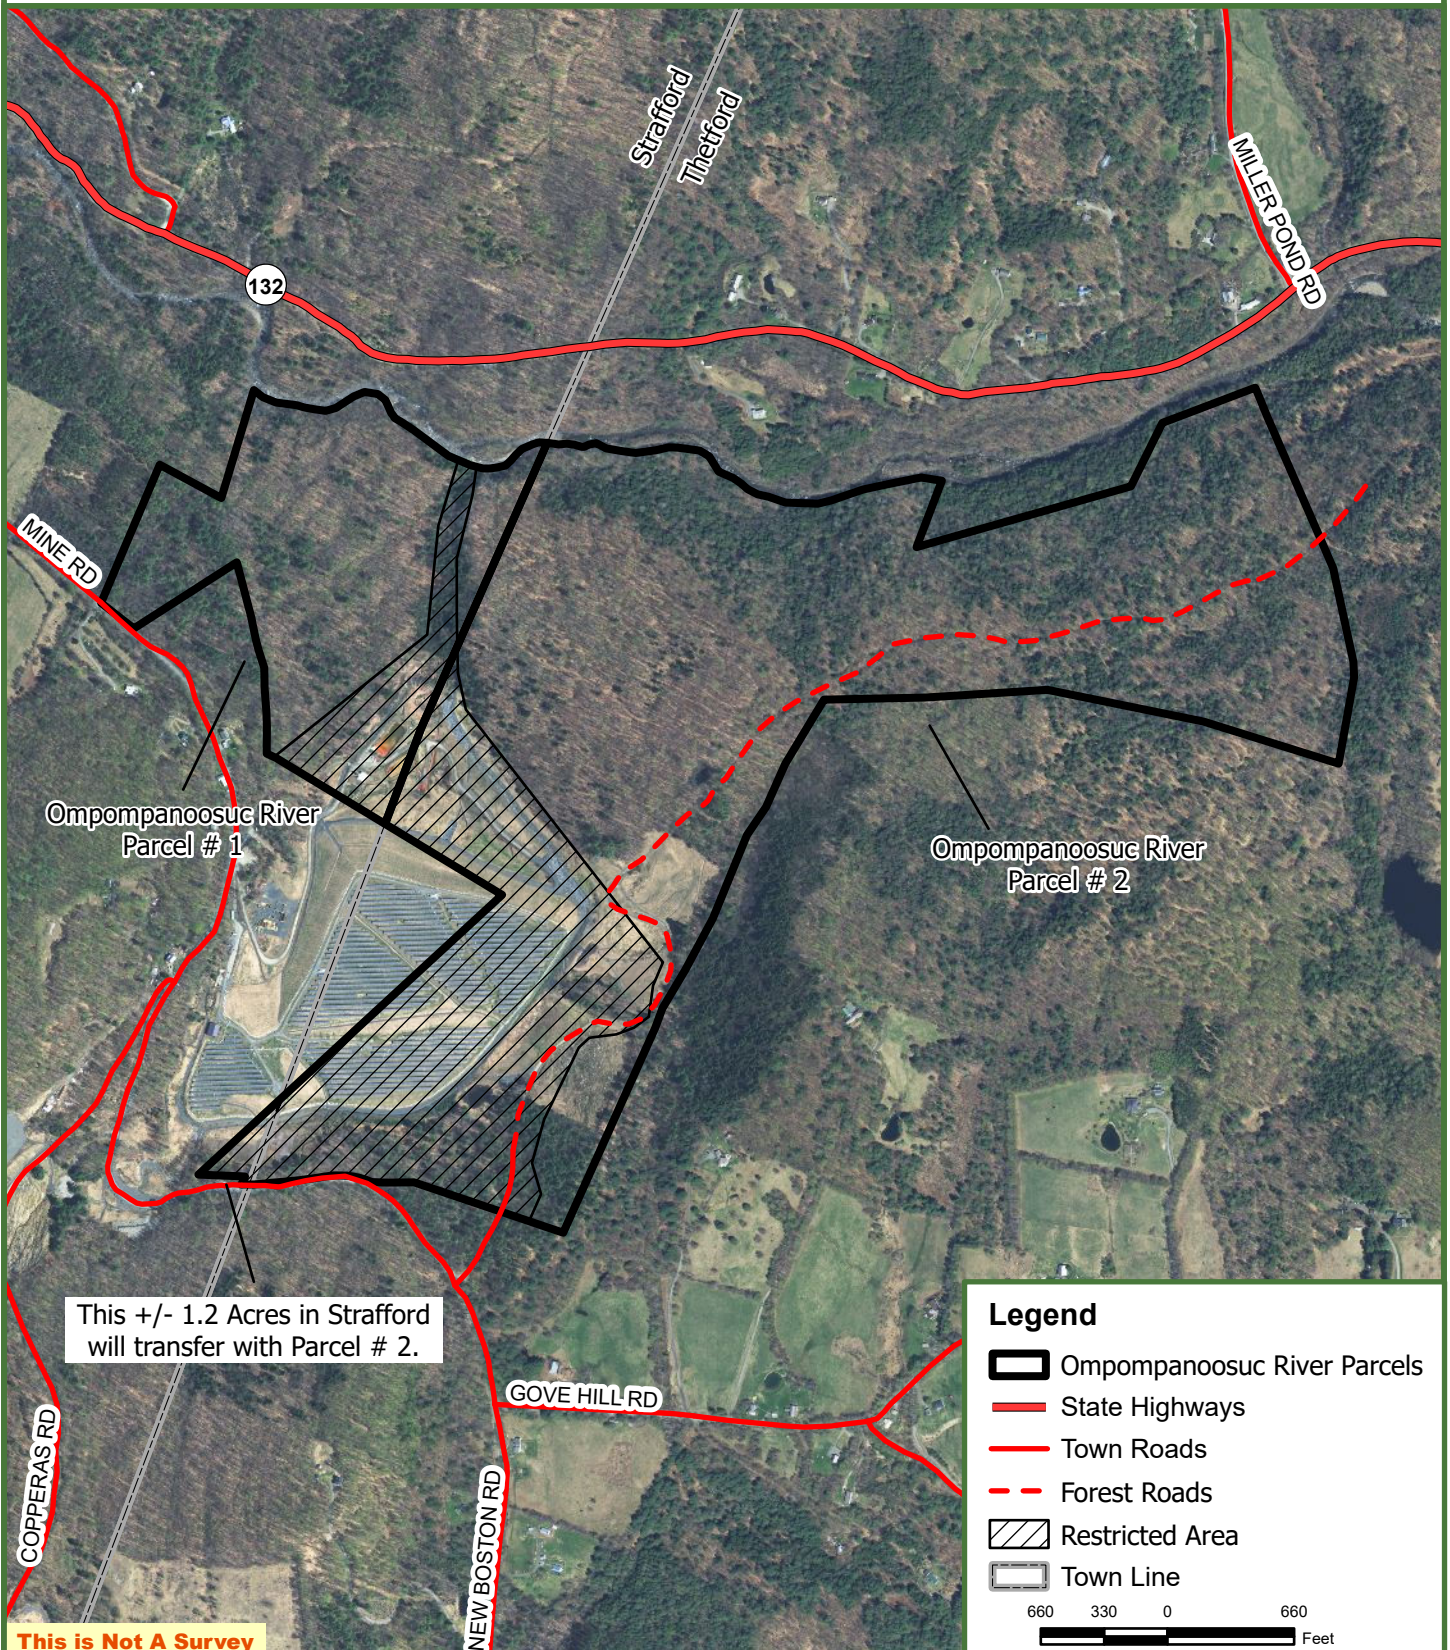

Ompompanoosuc River Parcels

Parcel 1 - 59 Survey Acres, Strafford, Orange County, Vermont
Parcel 2- 221.1 Survey Acres, Thetford, Orange County Vermont

Map produced from the best available information including VCGI town tax maps polygon, hand held GPS data, aerial photography and reference information obtained from publicly available GIS sources. Boundary lines portrayed on this map are approximate and could be different than the actual location of boundaries found in the field. Map is not a survey.