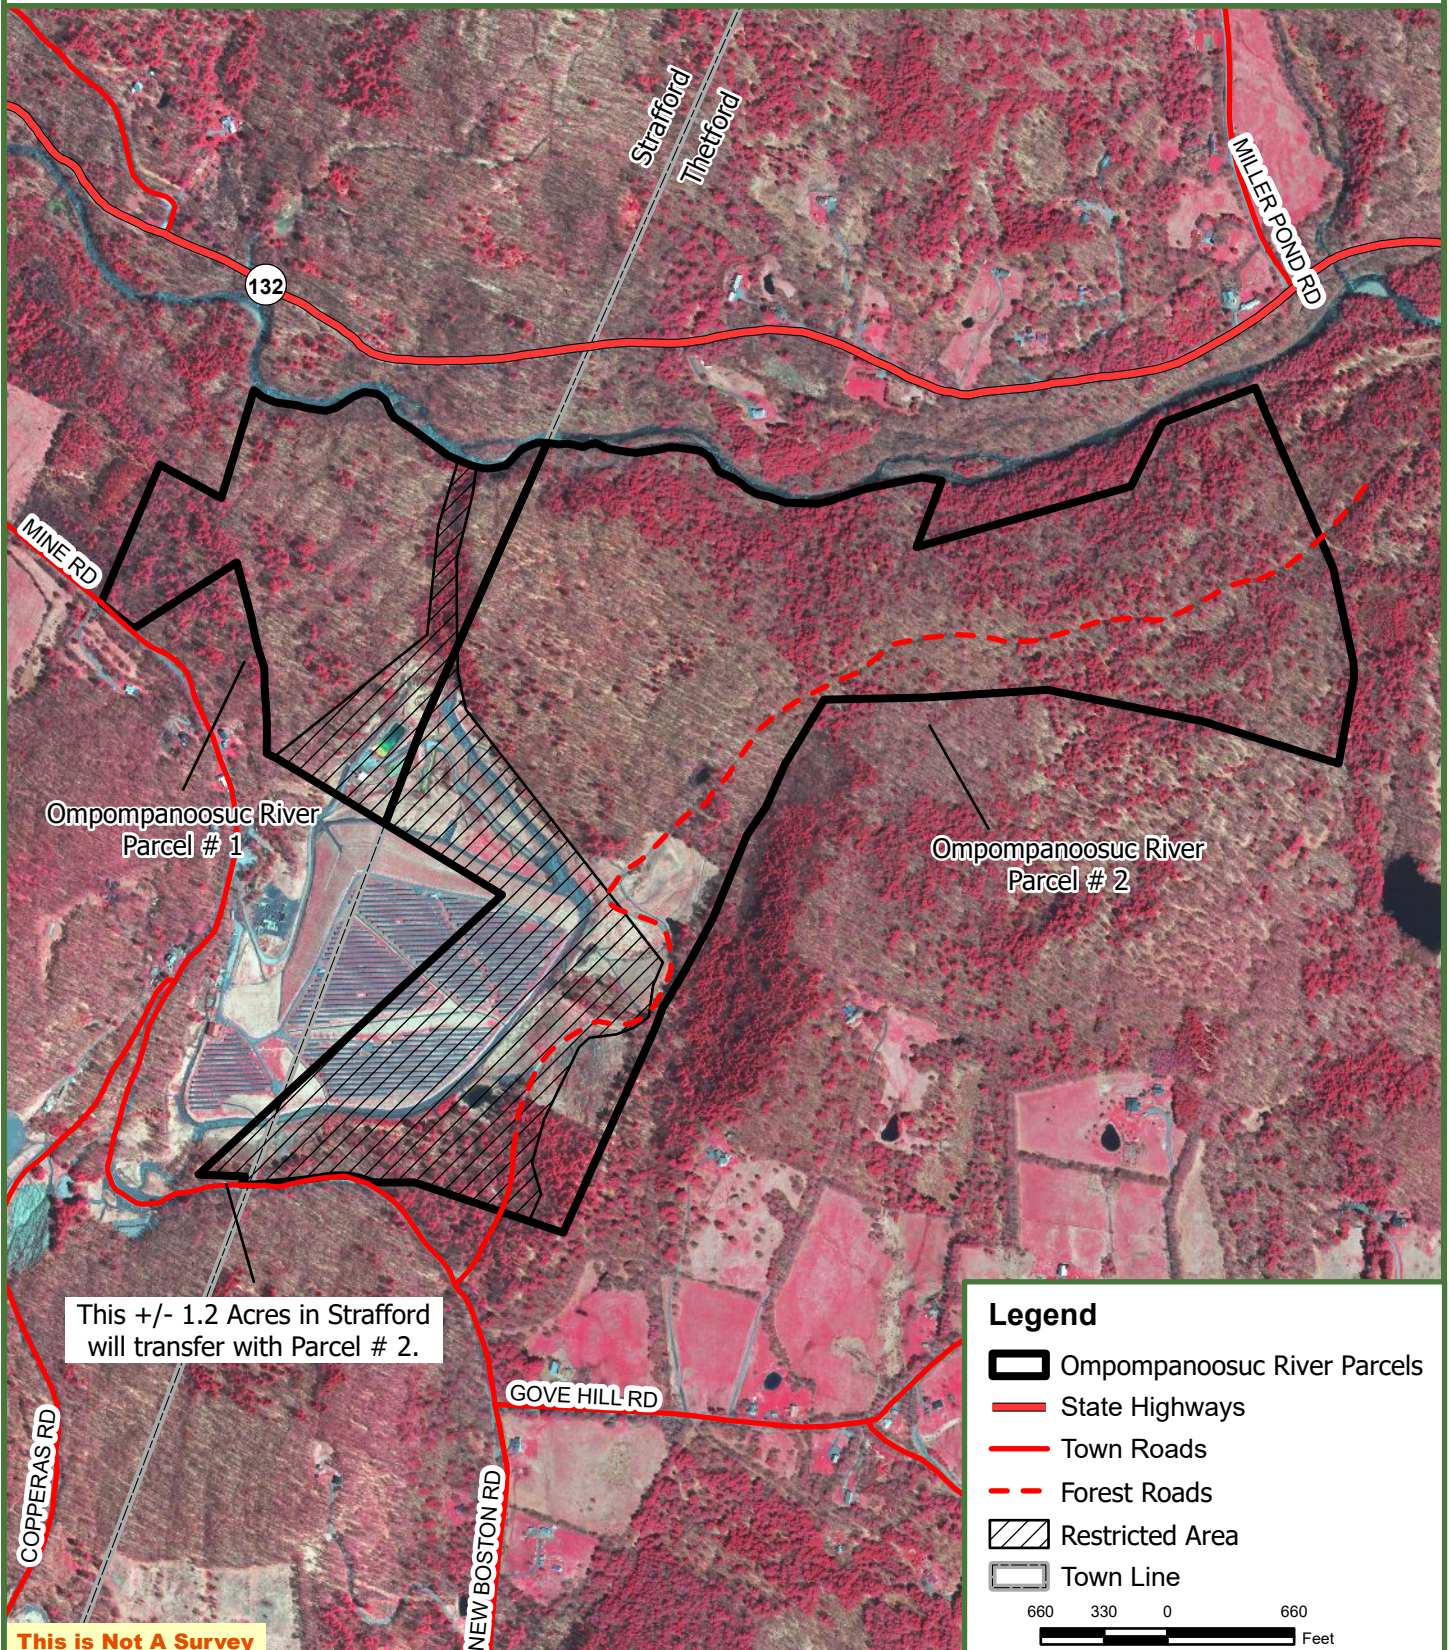

Ompompanoosuc River Parcels

Parcel 1 - 59 Survey Acres, Strafford, Orange County, Vermont
Parcel 2 - 221.1 Survey Acres, Thetford, Orange County Vermont

This is Not A Survey

Map produced from the best available information including VCGI town tax maps polygon, hand held GPS data, aerial photography and reference information obtained from publicly available GIS sources. Boundary lines portrayed on this map are approximate and could be different than the actual location of boundaries found in the field. Map is not a survey.