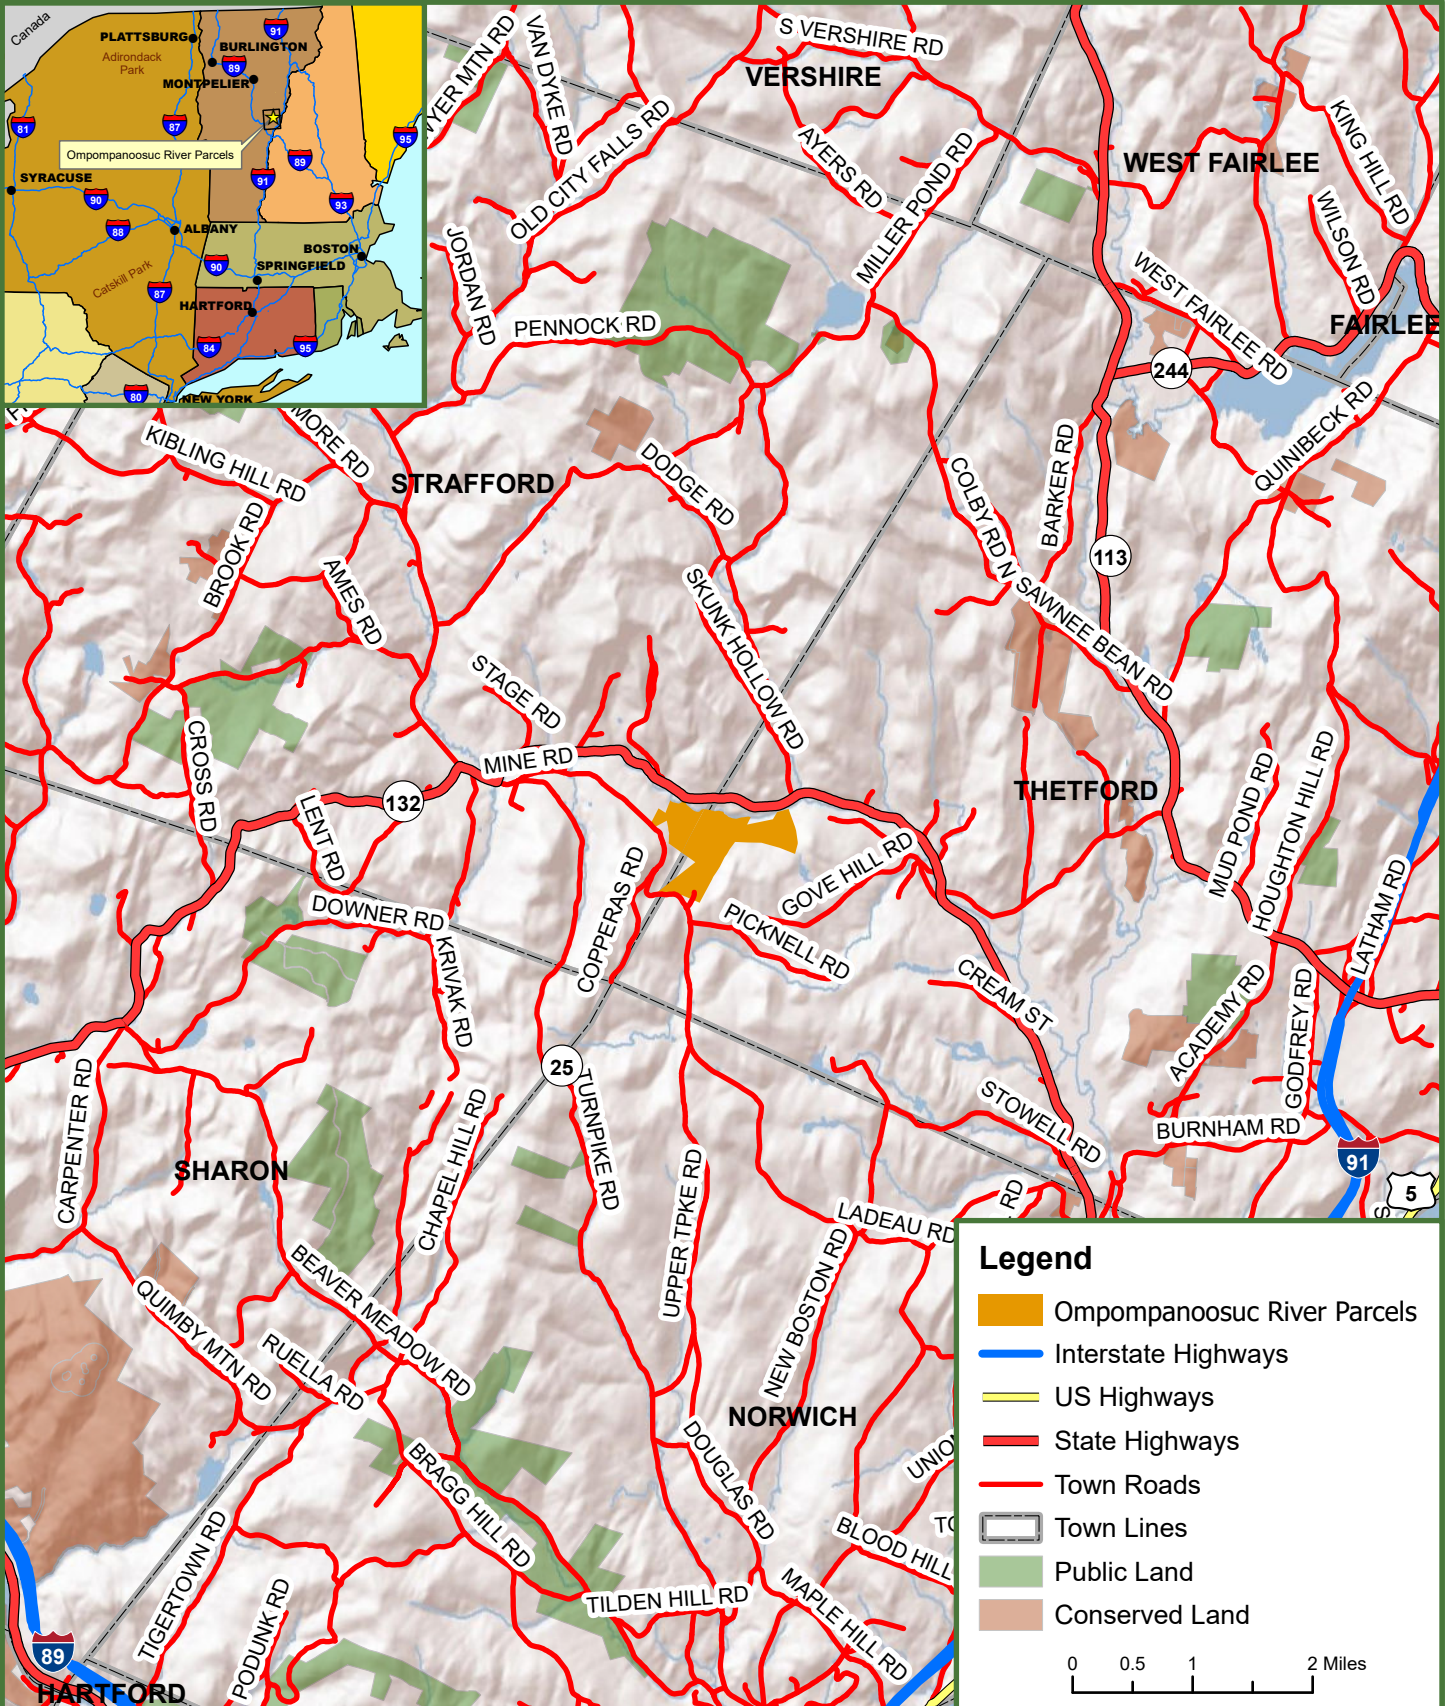

# Ompompanoosuc River Parcels

Parcel 1 - 59 Survey Acres, Strafford, Orange County, Vermont  
Parcel 2 - 221.1 Survey Acres, Thetford, Orange County Vermont

**Legend**

- Ompompanoosuc River Parcels
- Interstate Highways
- US Highways
- State Highways
- Town Roads
- Town Lines
- Public Land
- Conserved Land

0 0.5 1 2 Miles