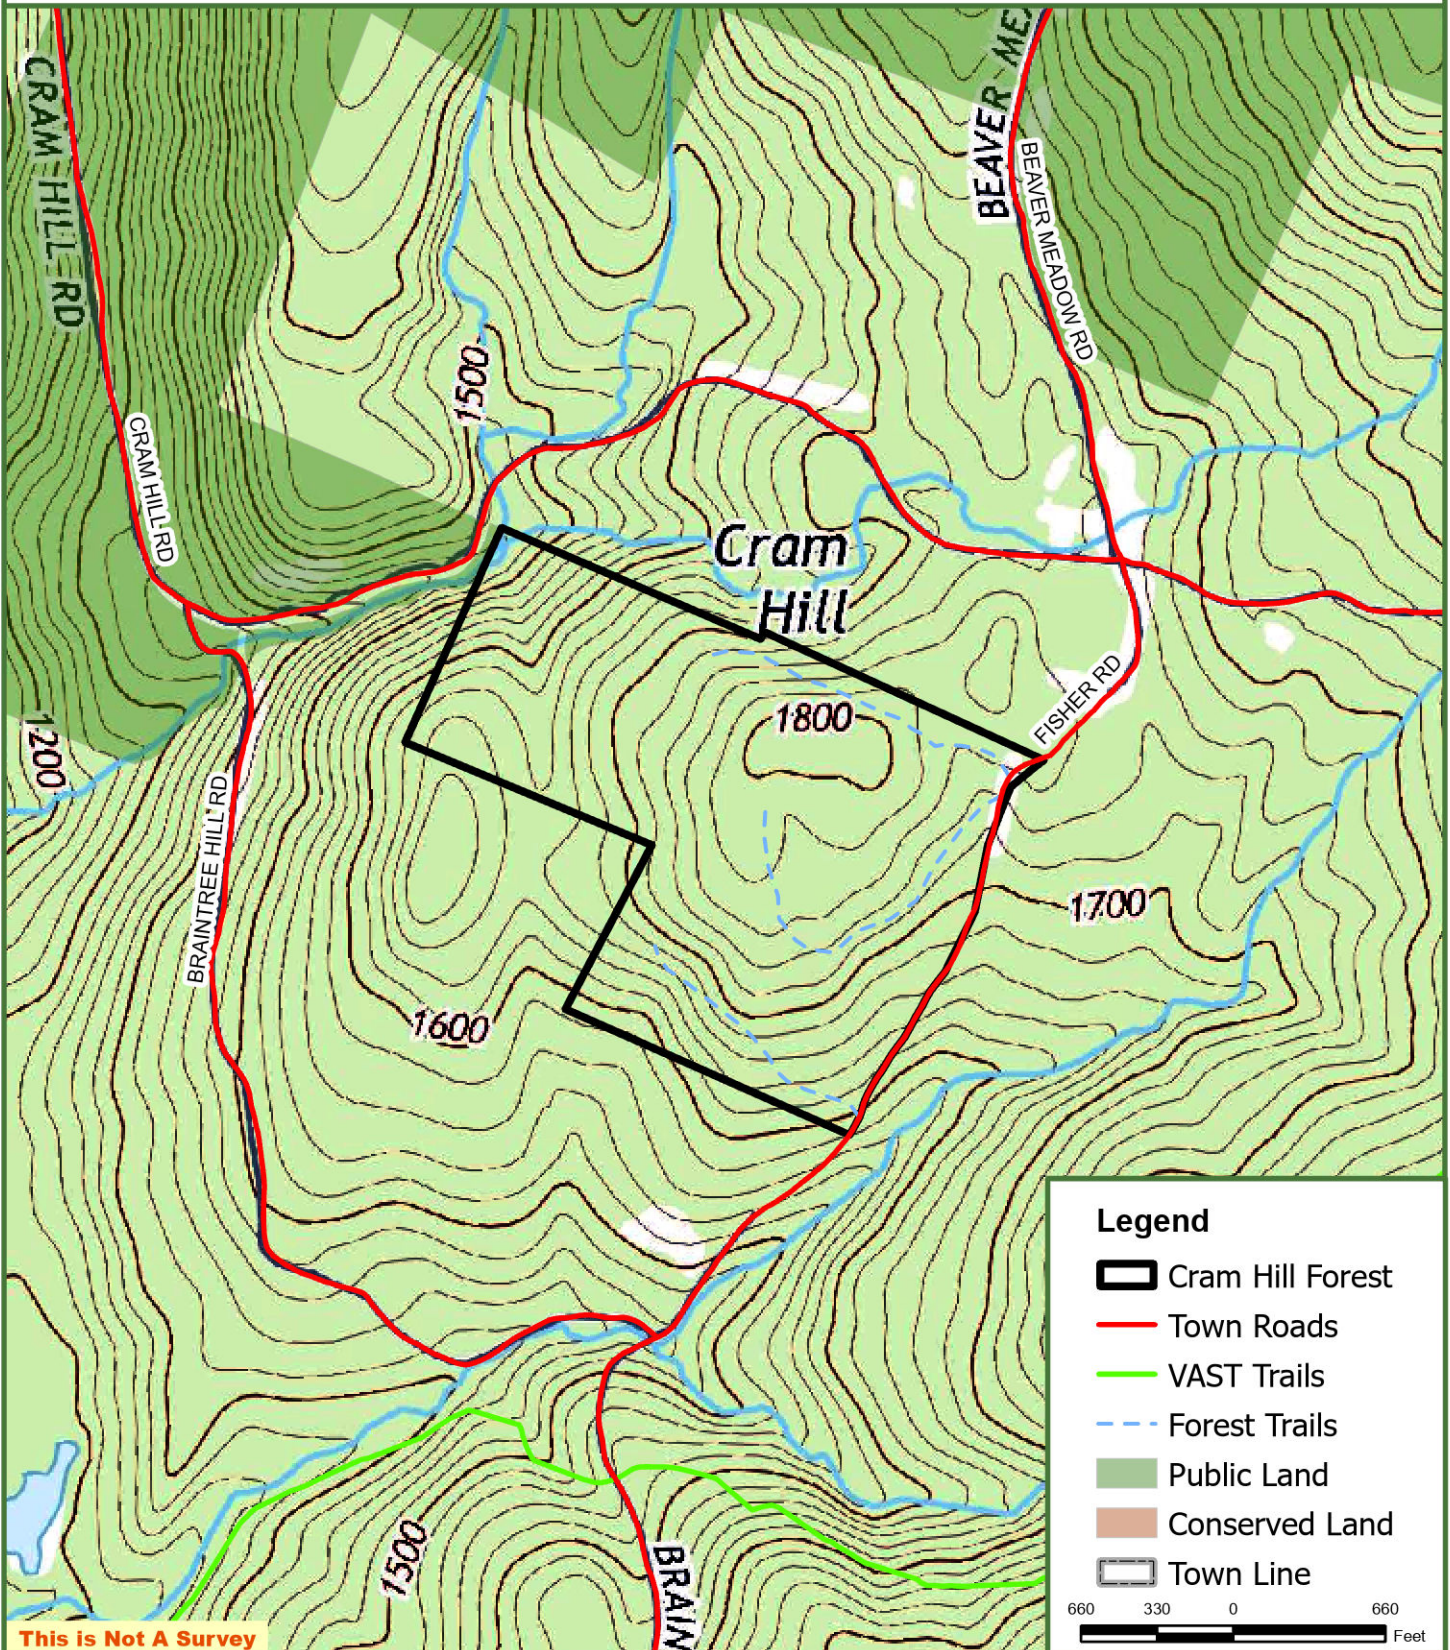

Cram Hill Forest

84 GIS Acres

Roxbury, Washington County, Vermont

**Fountains
Land**
AN F&W COMPANY

Map produced from the best available information including VCGI town tax maps polygon, hand held GPS data, aerial photography and reference information obtained from publicly available GIS sources. Boundary lines portrayed on this map are approximate and could be different than the actual location of boundaries found in the field. Map is not a survey.