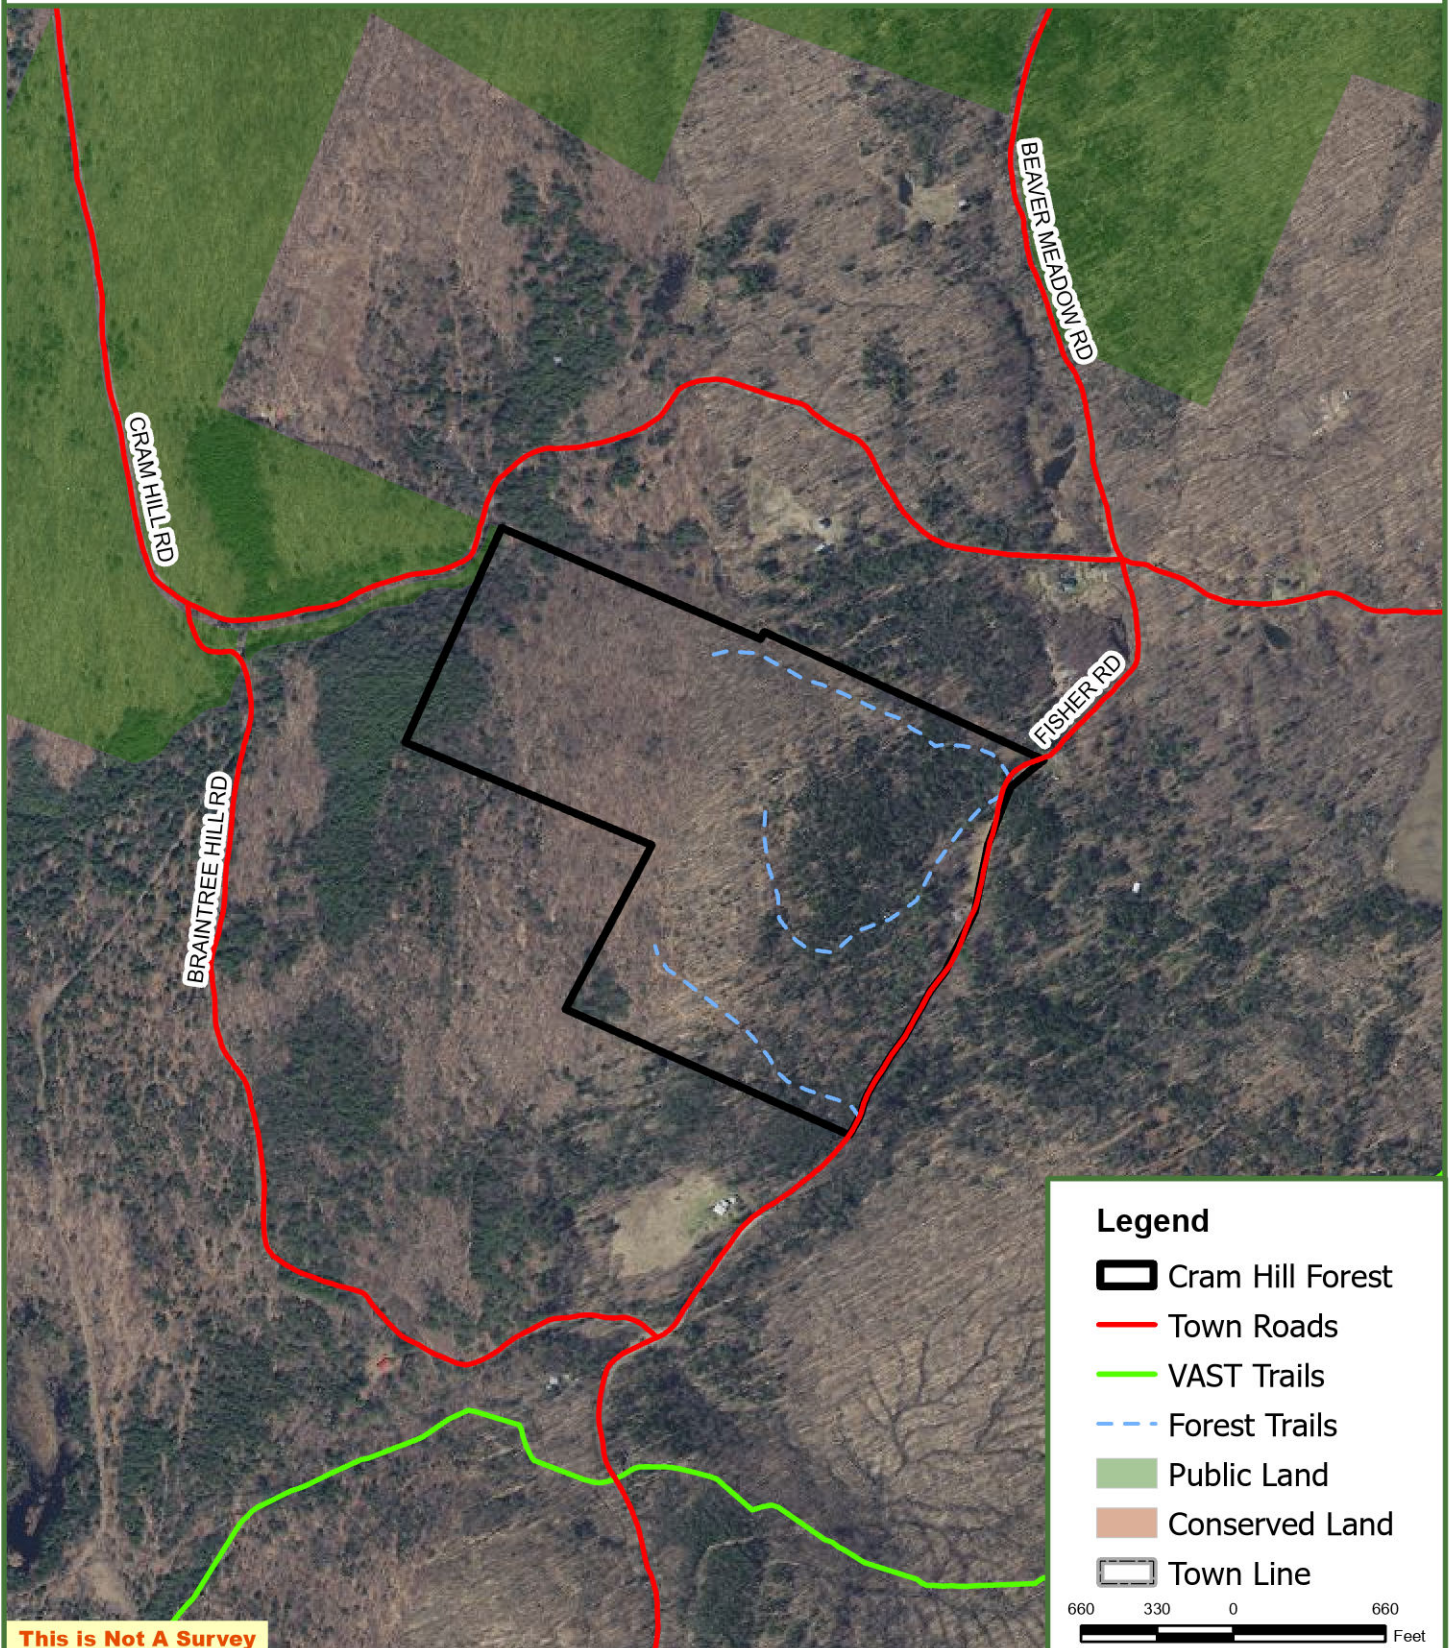

Cram Hill Forest

84 GIS Acres
Roxbury, Washington County, Vermont

This is Not A Survey

Map produced from the best available information including VCGI town tax maps polygon, hand held GPS data, aerial photography and reference information obtained from publicly available GIS sources. Boundary lines portrayed on this map are approximate and could be different than the actual location of boundaries found in the field. Map is not a survey.