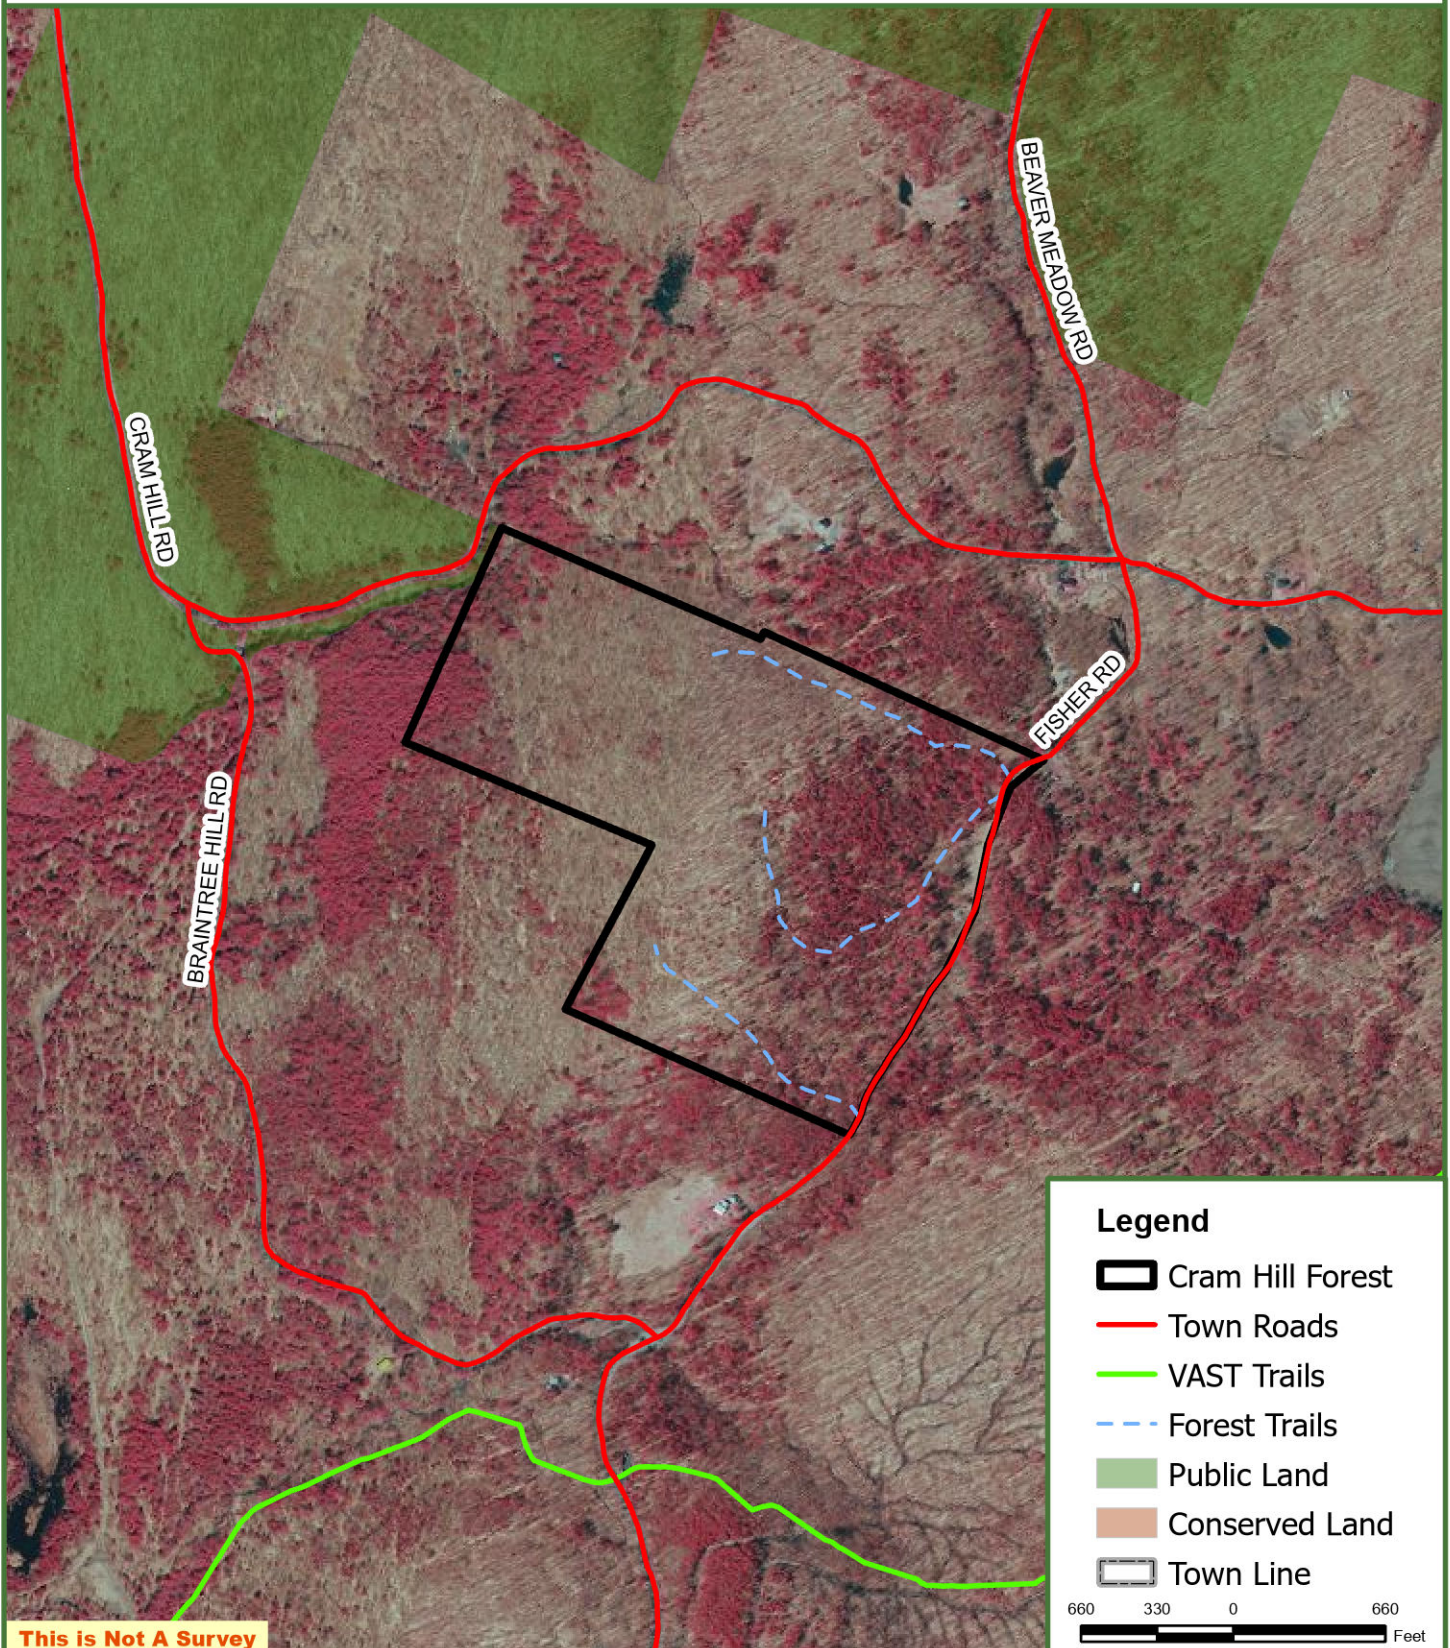

# Cram Hill Forest

84 GIS Acres  
Roxbury, Washington County, Vermont

**This is Not A Survey**

Map produced from the best available information including VCGI town tax maps polygon, hand held GPS data, aerial photography and reference information obtained from publicly available GIS sources. Boundary lines portrayed on this map are approximate and could be different than the actual location of boundaries found in the field. Map is not a survey.