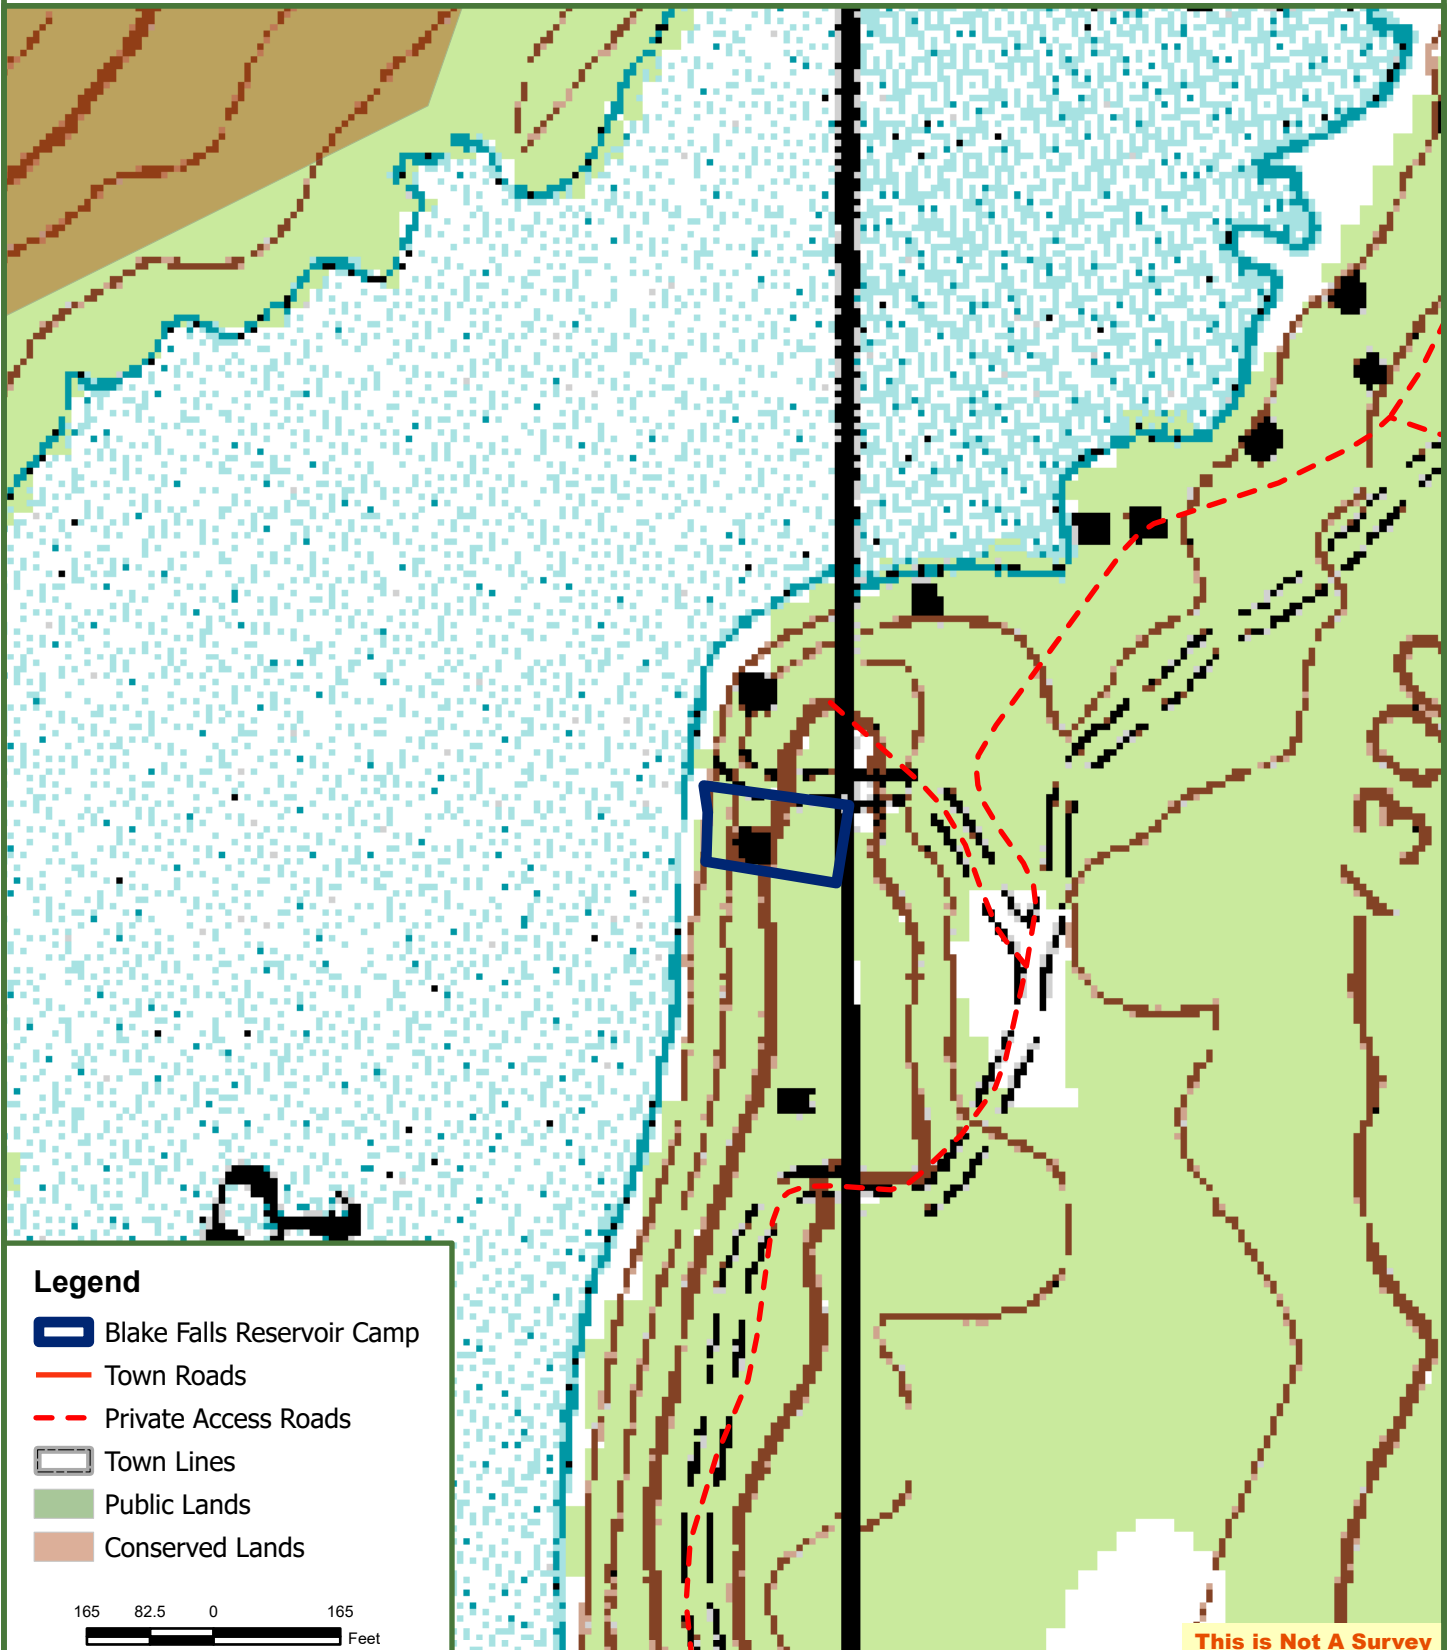

Blake Falls Reservoir Camp

0.4 Tax Acres

Parishville, St. Lawrence County, New York

**Fountains
Land**
AN F&W COMPANY

Map produced from the best available information including town tax maps, hand held GPS data, aerial photography and reference information obtained from publicly available GIS sources, and the owner. Boundary lines portrayed on this map are approximate and could be different than the actual location of boundaries found in the field.