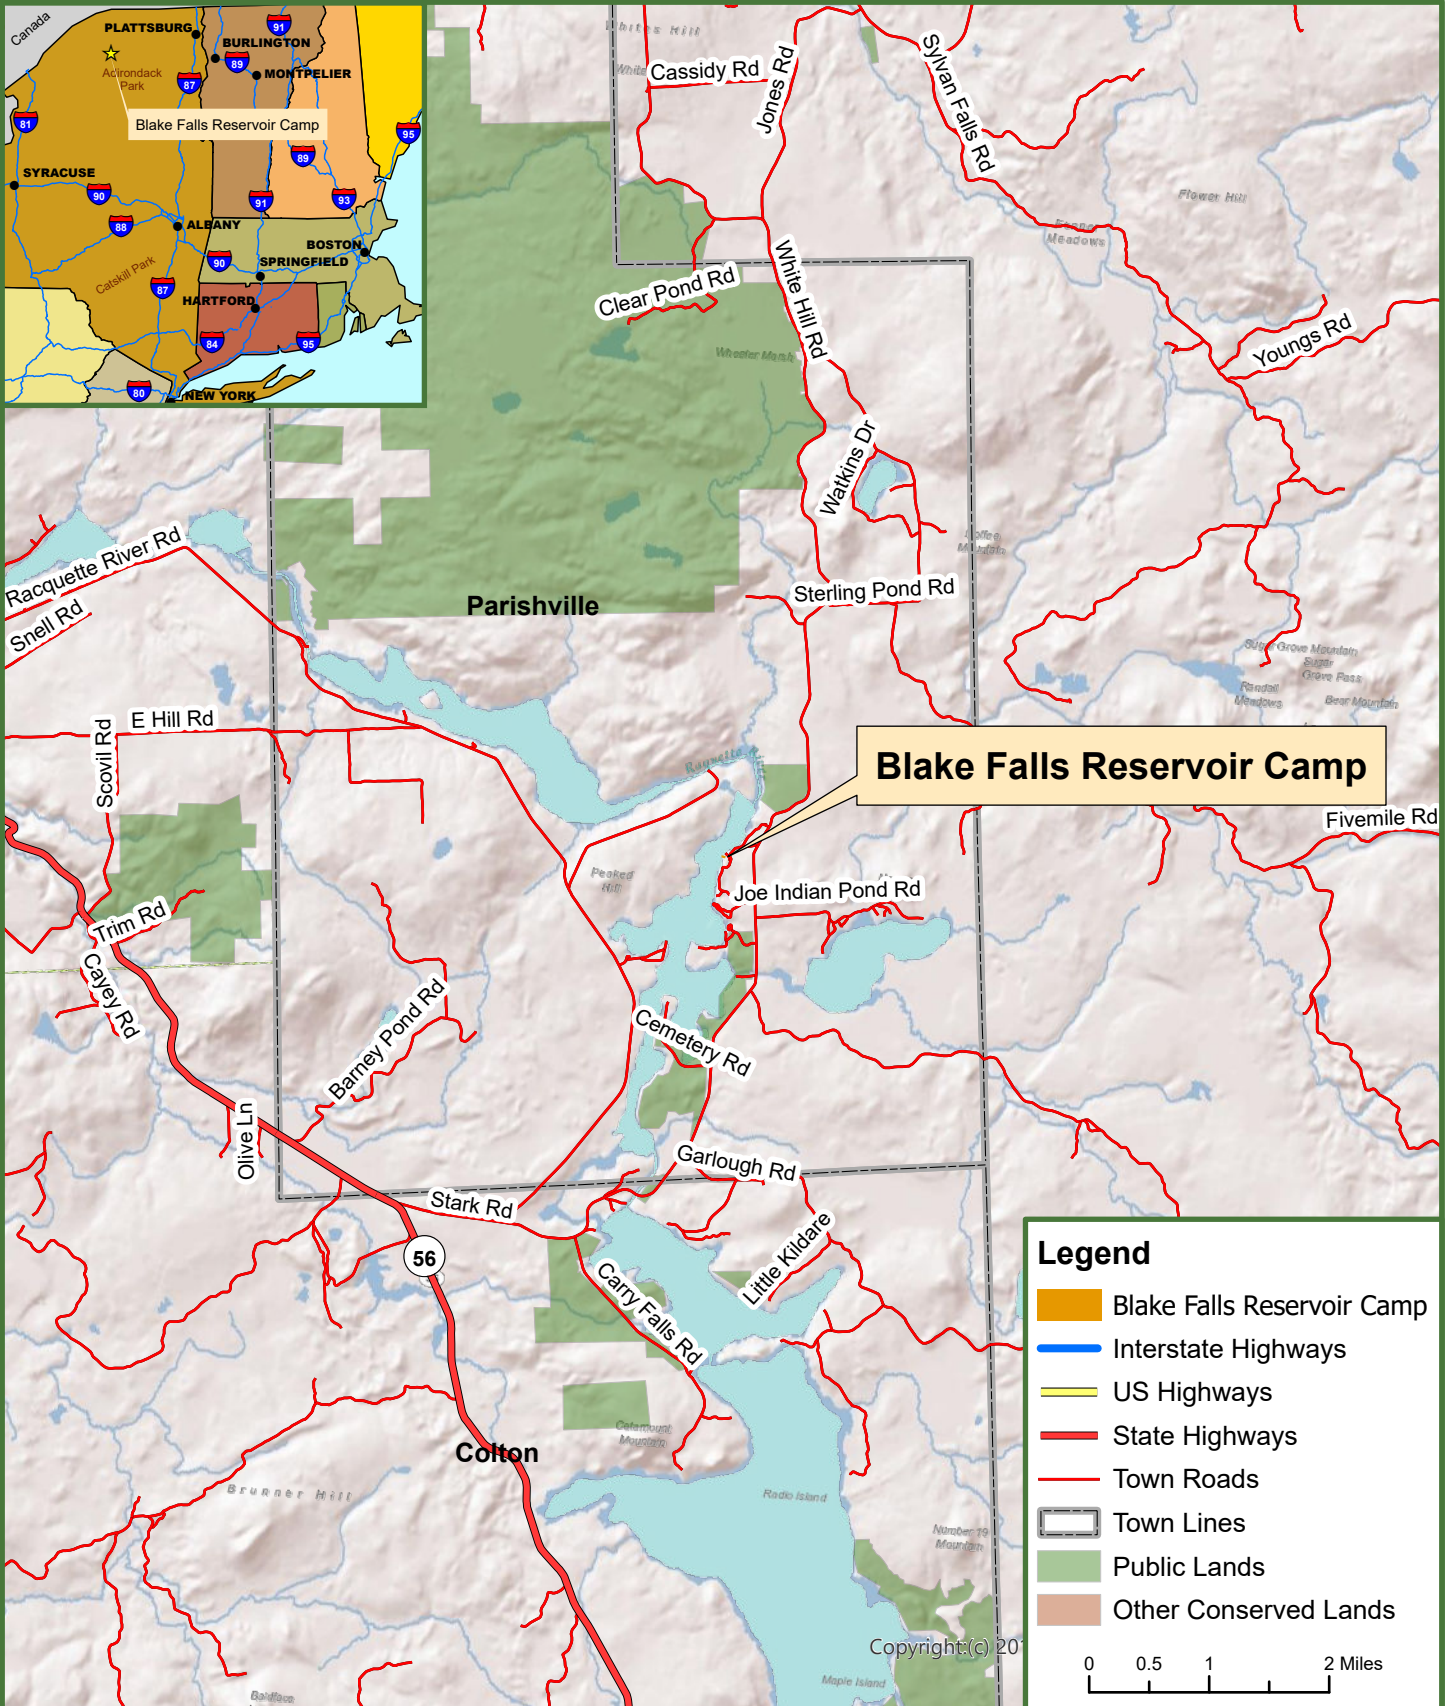

# Locus Map

## Blake Falls Reservoir Camp

0.4 Tax Acres

### Parishville, St. Lawrence County, New York

**Legend**

- Blake Falls Reservoir Camp
- Interstate Highways
- US Highways
- State Highways
- Town Roads
- Town Lines
- Public Lands
- Other Conserved Lands

Copyright(c) 20

0 0.5 1 2 Miles