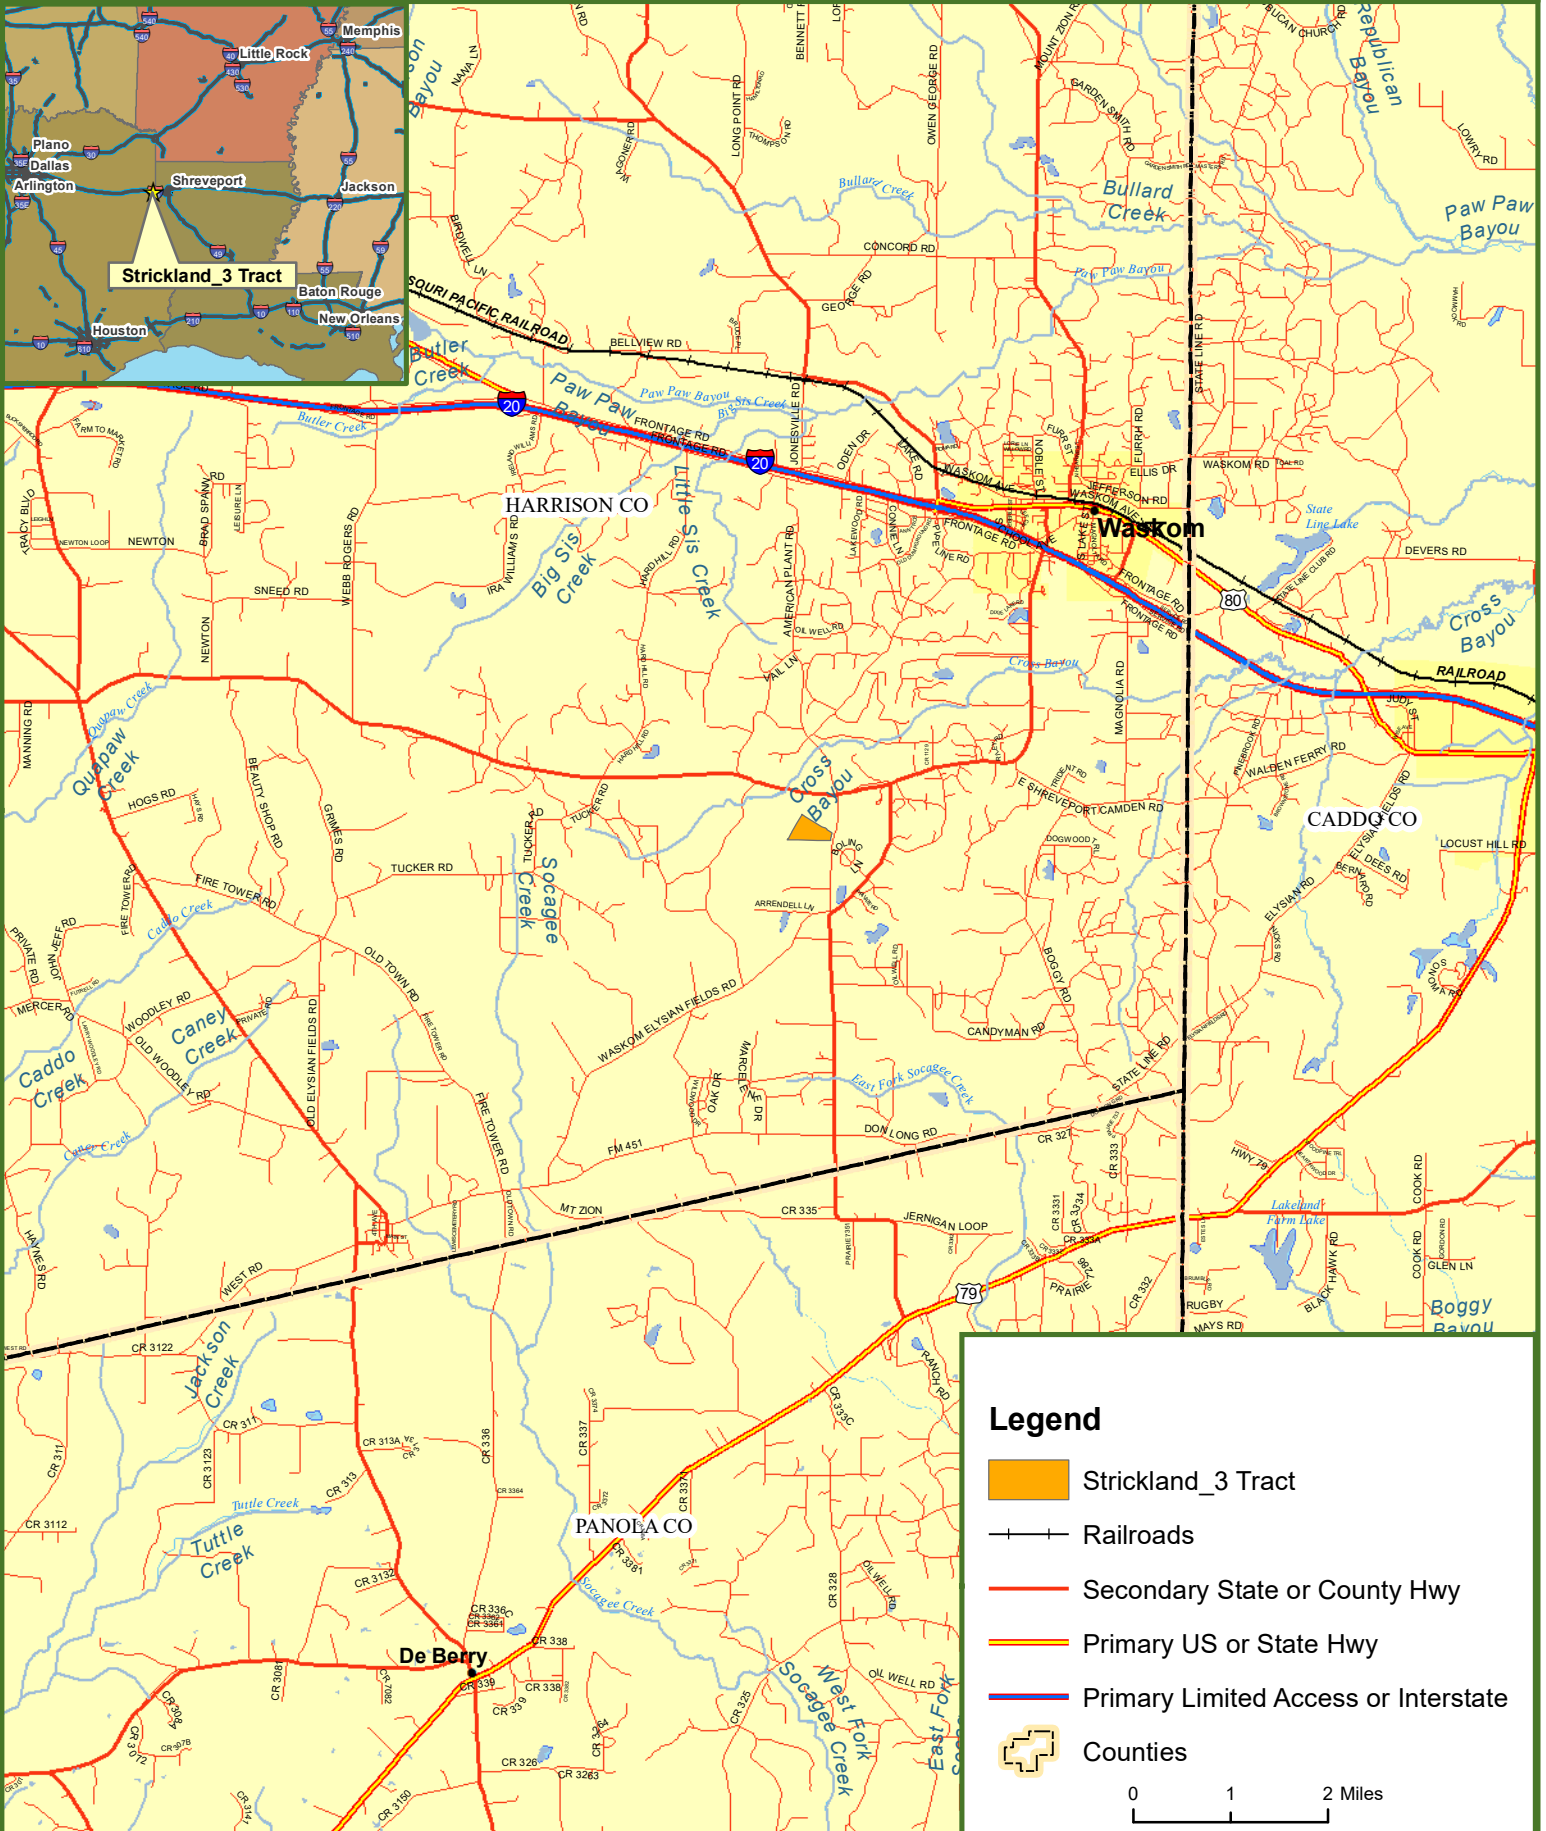

Locus Map Strickland_3 Tract Harrison County, TX 46.00 ± Acres

Legend

- Strickland_3 Tract
- Railroads
- Secondary State or County Hwy
- Primary US or State Hwy
- Primary Limited Access or Interstate
- Counties