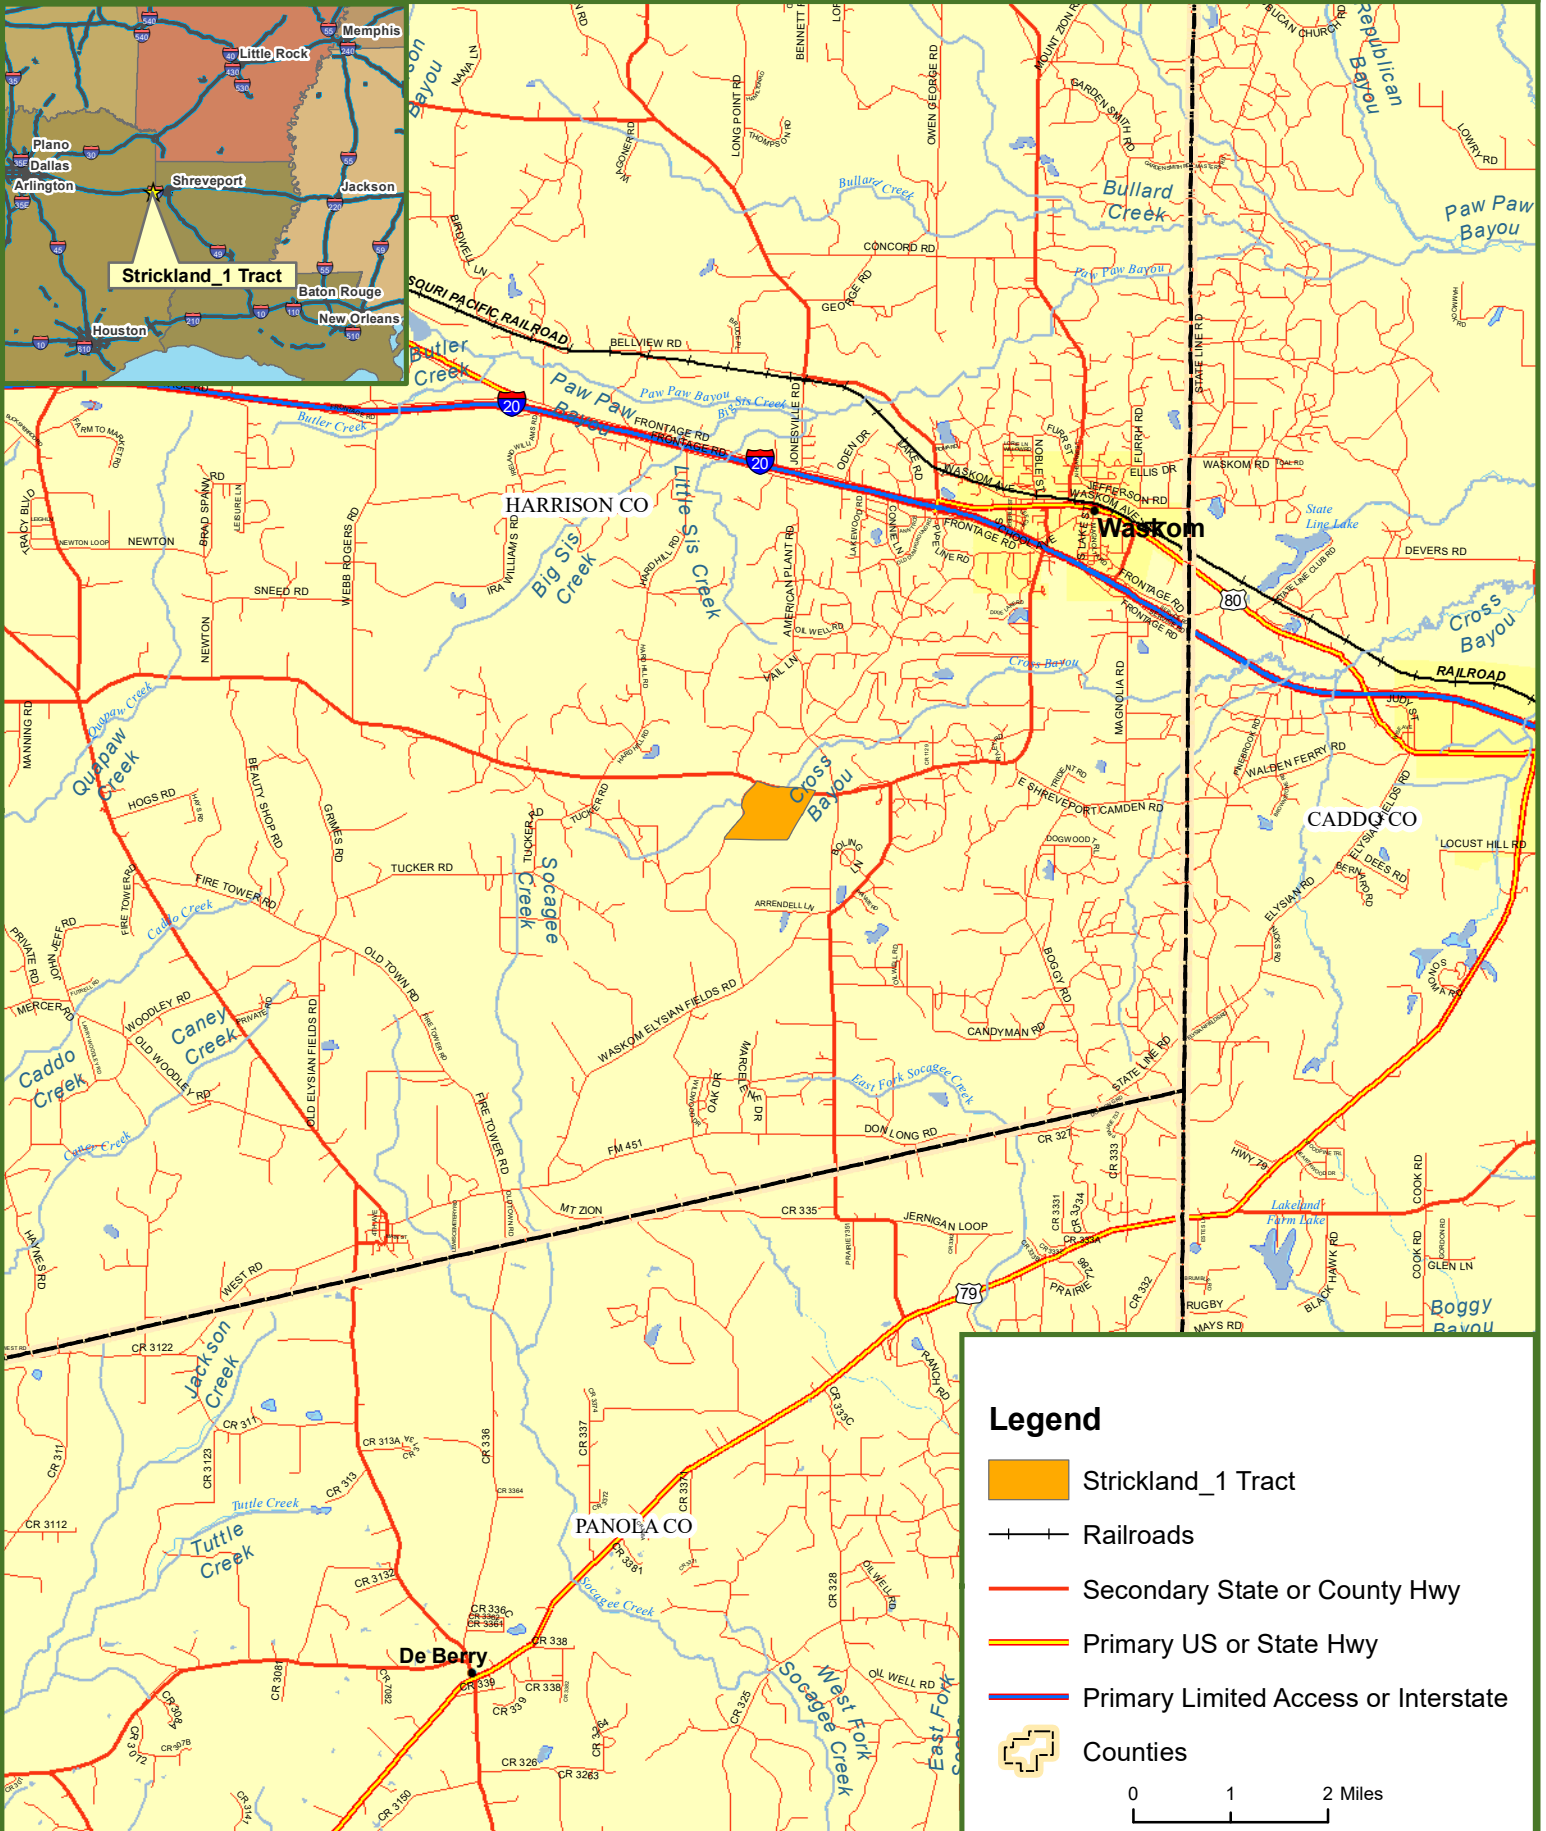

# Locus Map Strickland\_1 Tract Harrison County, TX 227.00 ± Acres

### Legend

-  Strickland\_1 Tract
-  Railroads
-  Secondary State or County Hwy
-  Primary US or State Hwy
-  Primary Limited Access or Interstate
-  Counties