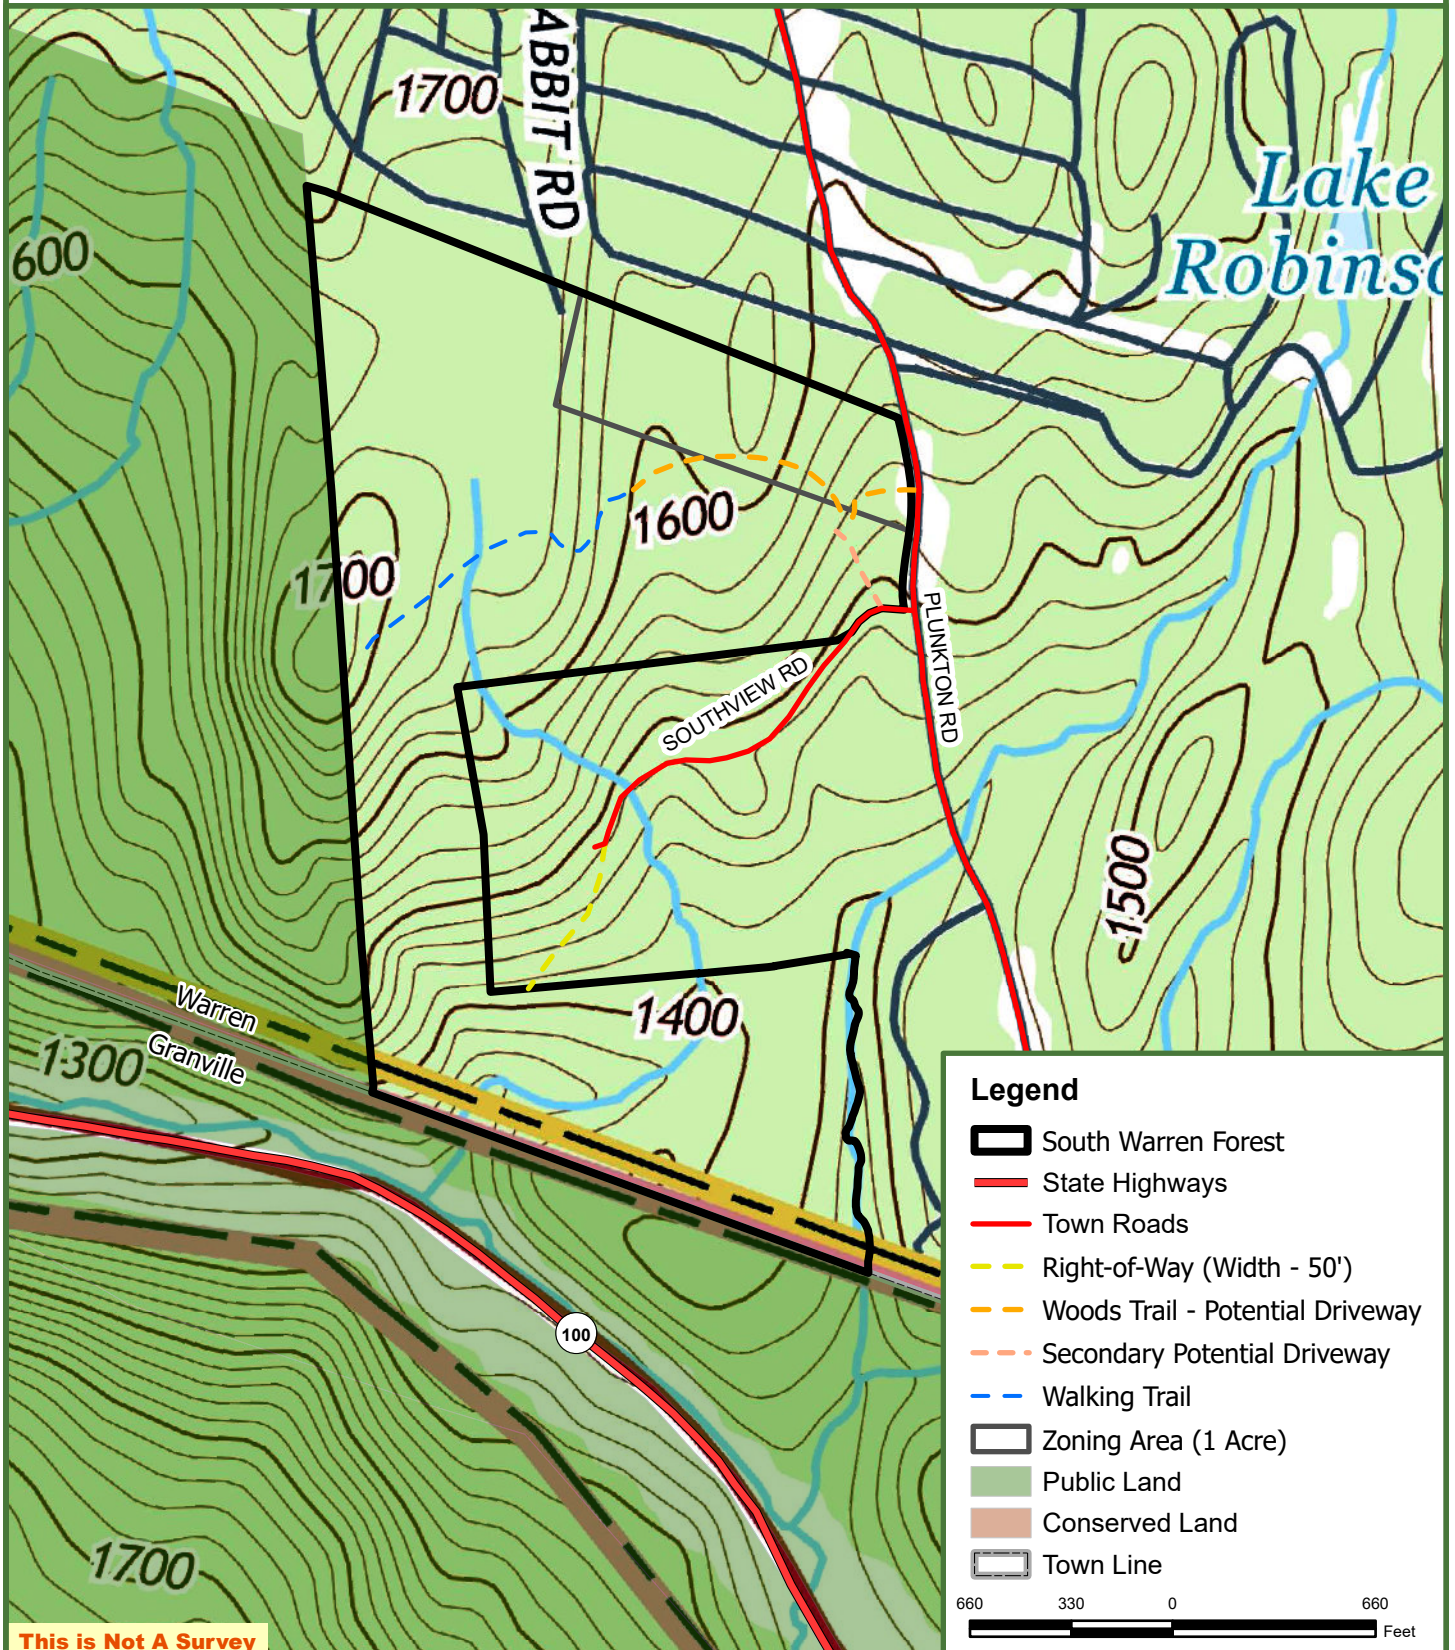

# South Warren Forest

88.4 Grand List Acres  
Warren, Washington County, Vermont

**This is Not A Survey**

Map produced from the best available information including VCGI town tax maps polygon, hand held GPS data, aerial photography and reference information obtained from publicly available GIS sources. Boundary lines portrayed on this map are approximate and could be different than the actual location of boundaries found in the field. Map is not a survey.