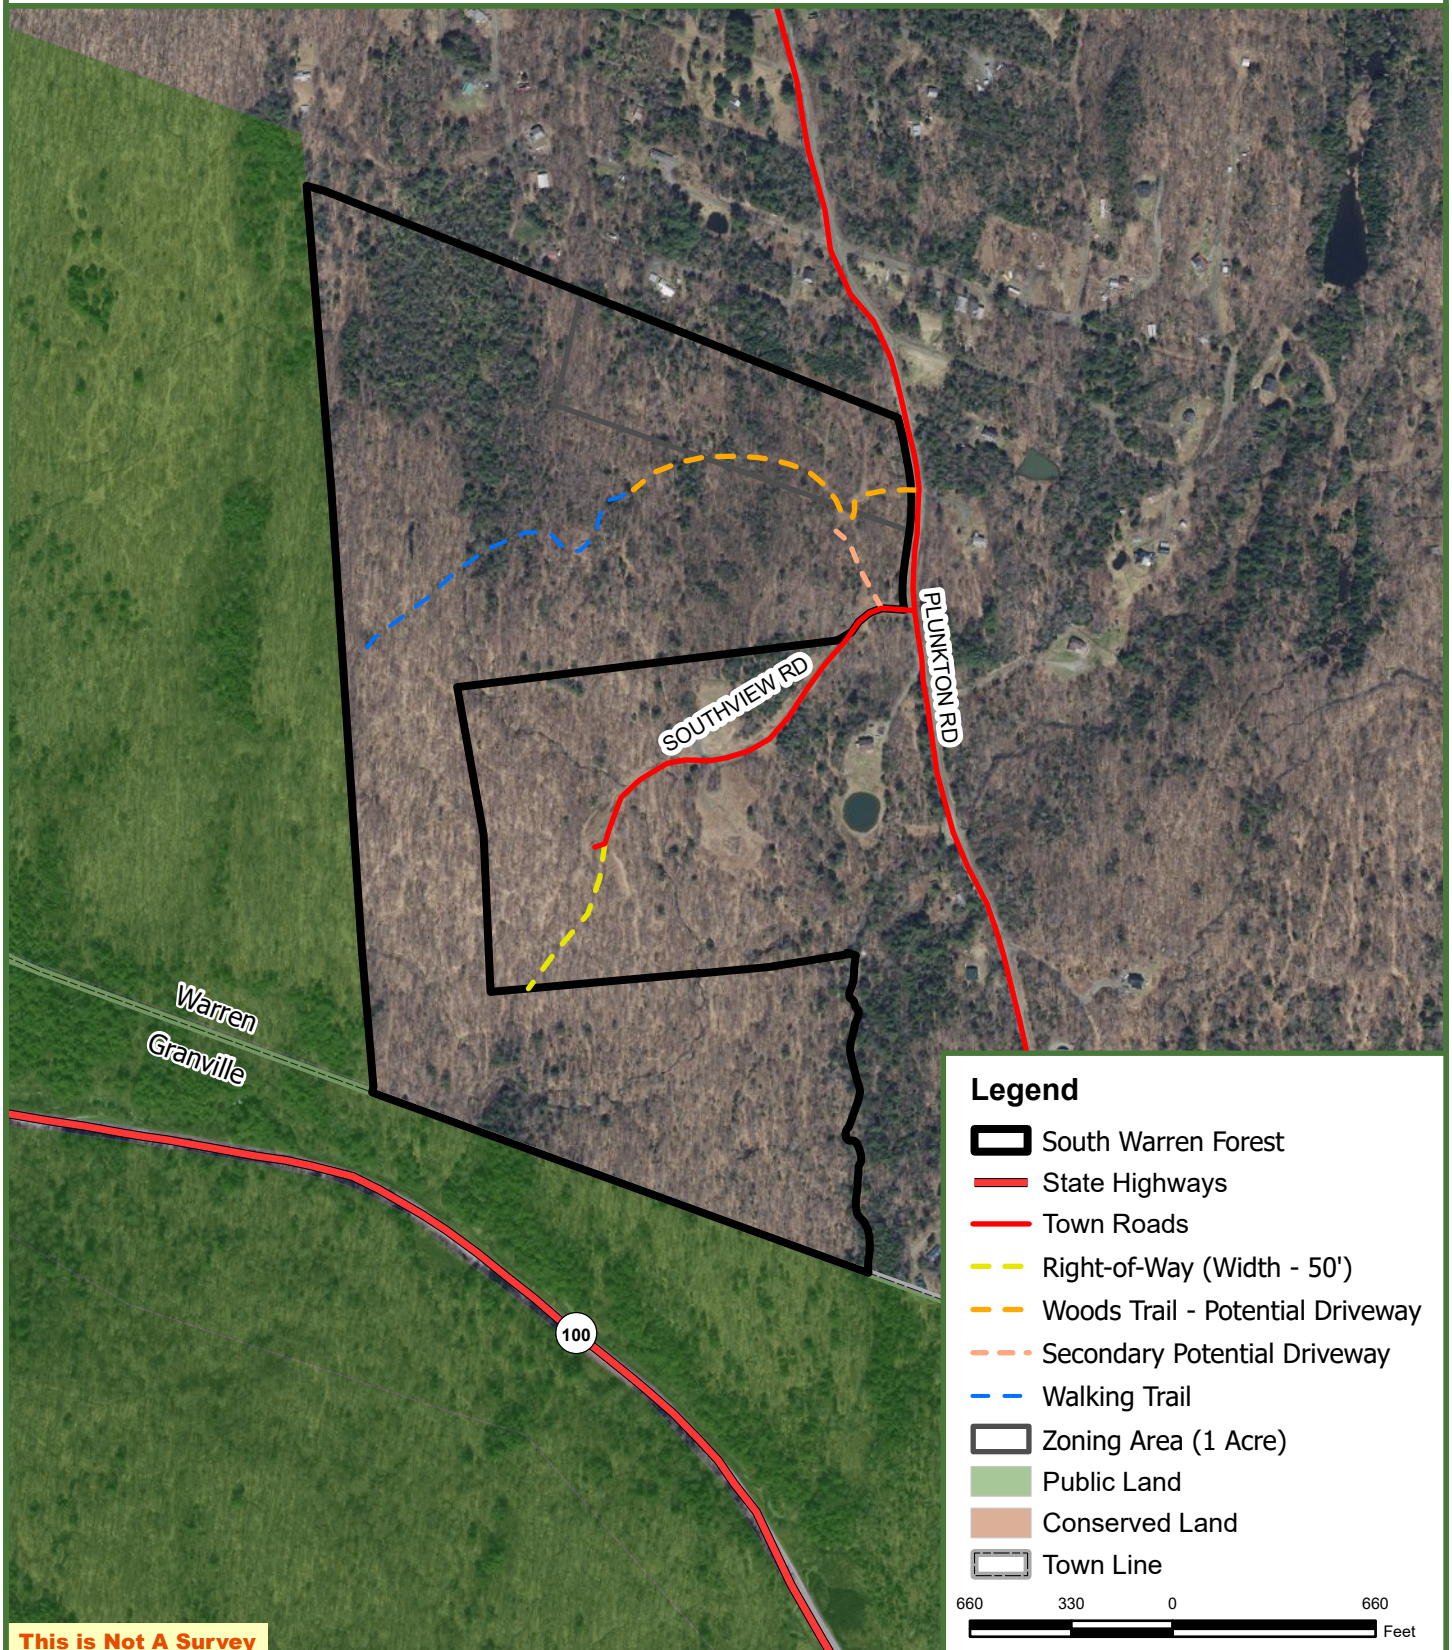

South Warren Forest

88.4 Grand List Acres
Warren, Washington County, Vermont

This is Not A Survey

Map produced from the best available information including VCGI town tax maps polygon, hand held GPS data, aerial photography and reference information obtained from publicly available GIS sources. Boundary lines portrayed on this map are approximate and could be different than the actual location of boundaries found in the field. Map is not a survey.