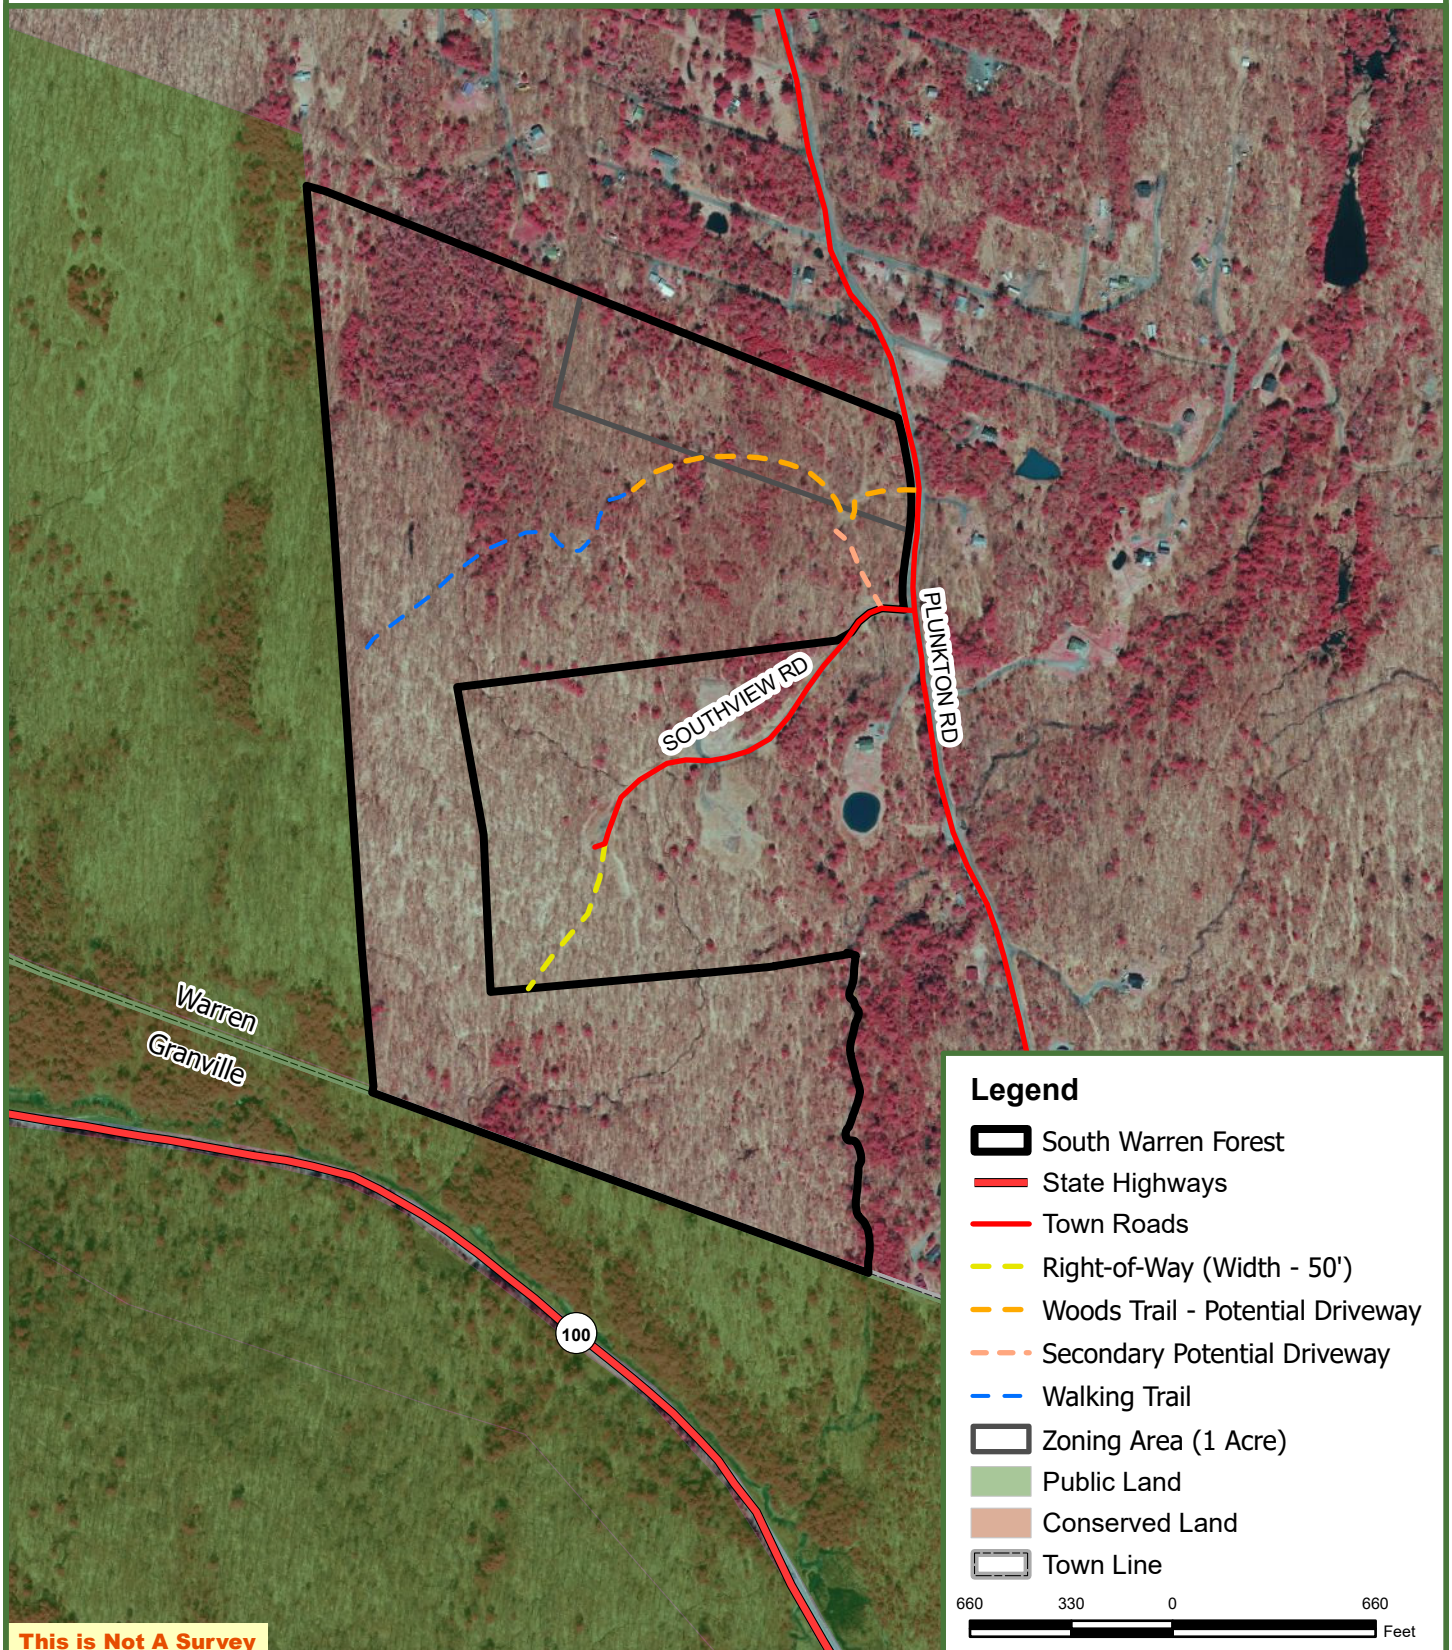

South Warren Forest

88.4 Grand List Acres
Warren, Washington County, Vermont

This is Not A Survey

Map produced from the best available information including VCGI town tax maps polygon, hand held GPS data, aerial photography and reference information obtained from publicly available GIS sources. Boundary lines portrayed on this map are approximate and could be different than the actual location of boundaries found in the field. Map is not a survey.