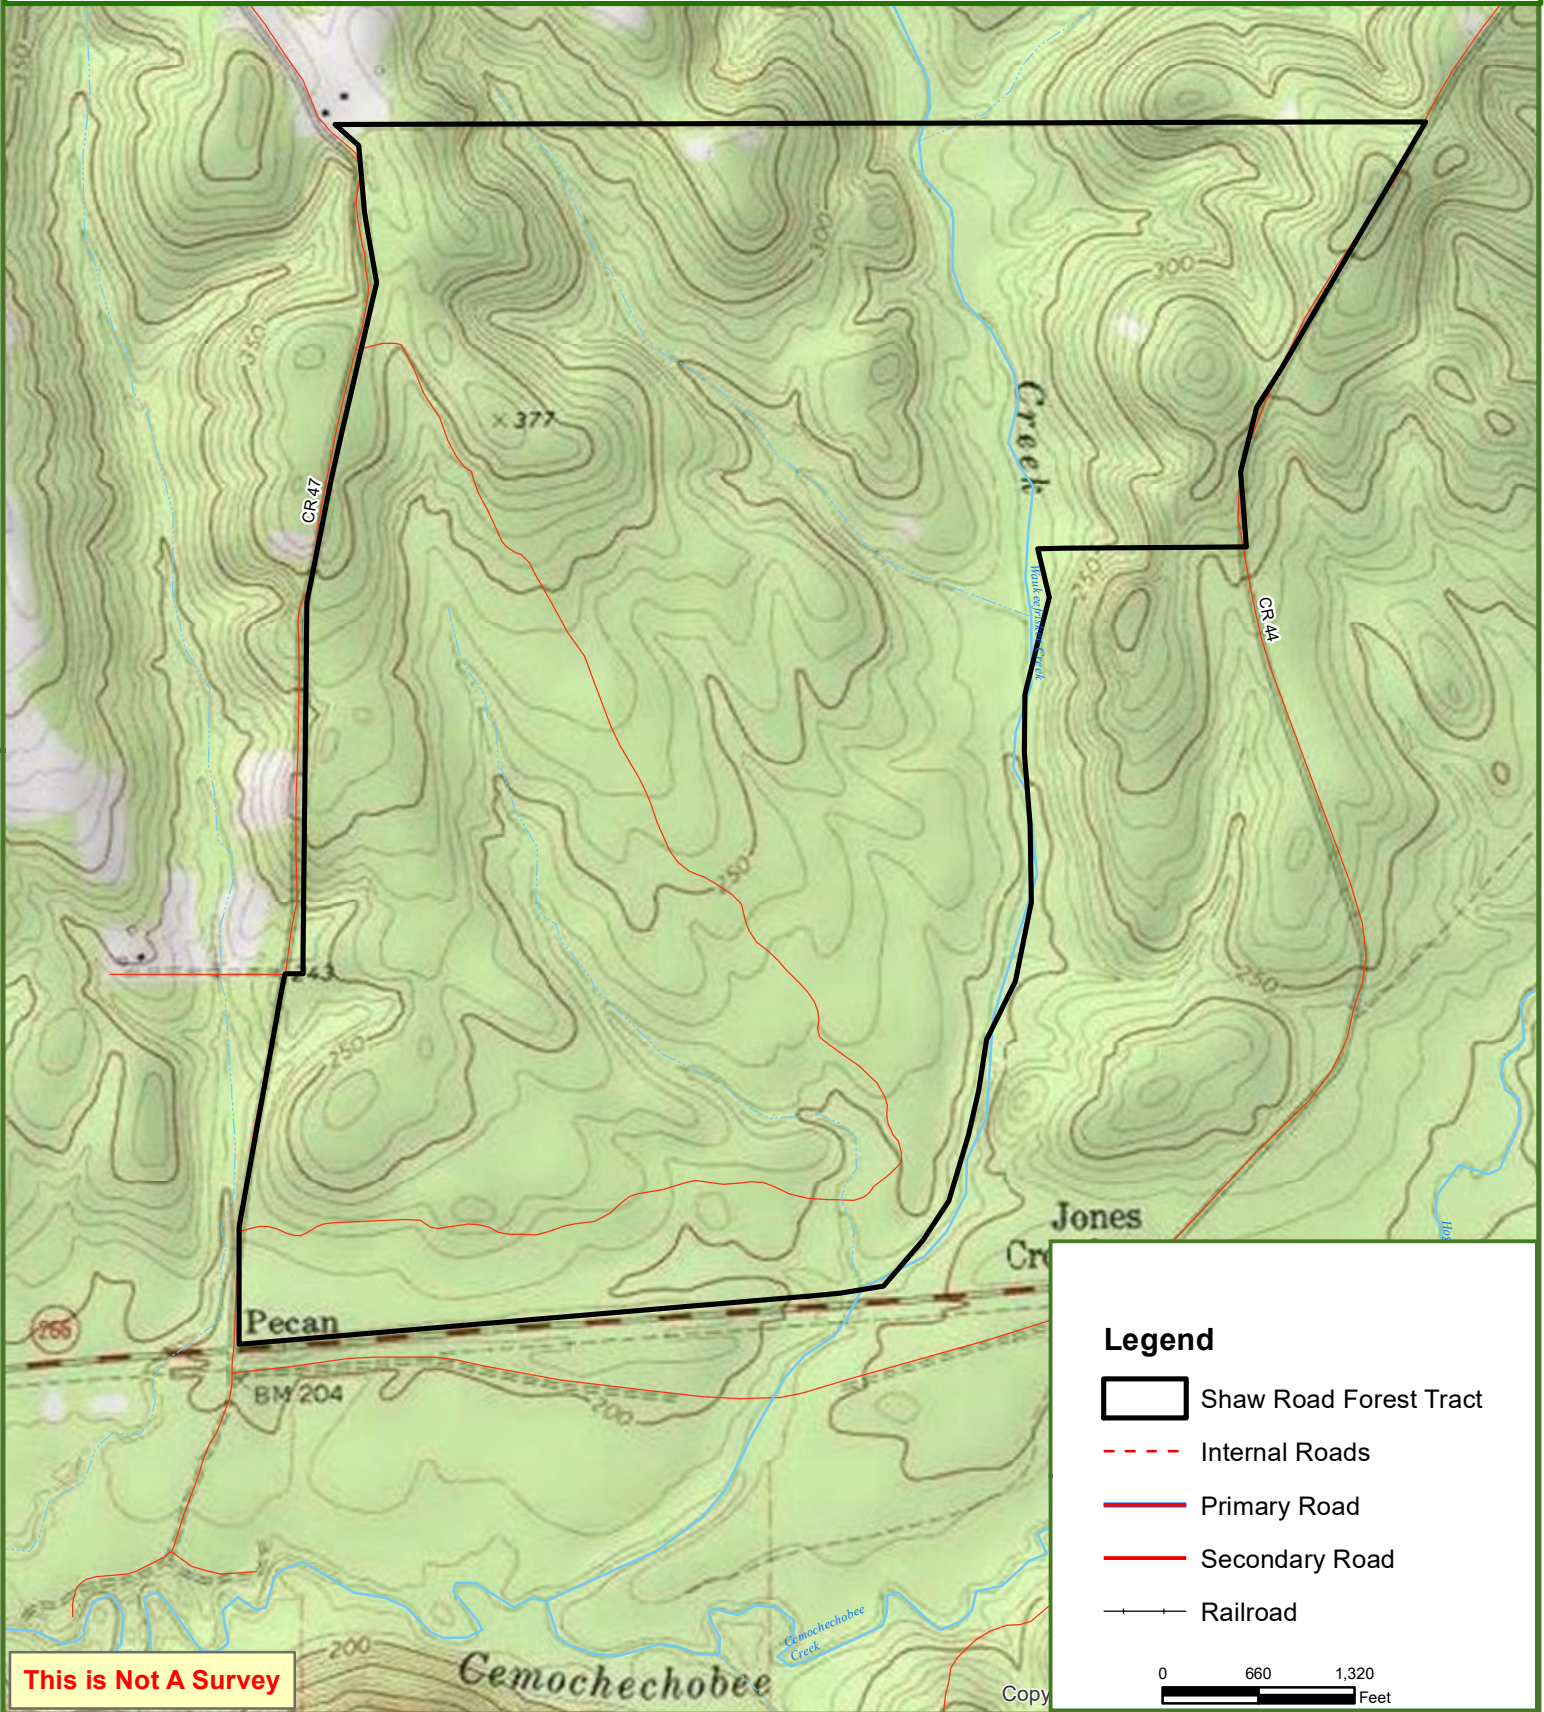

Shaw Road Forest

Clay County, GA

1,037.00 ± Acres

This map was produced from information supplied by the seller and the use of aerial photography. The boundary lines portrayed on this map are approximate and could be different than the actual location of the boundaries found in the field.