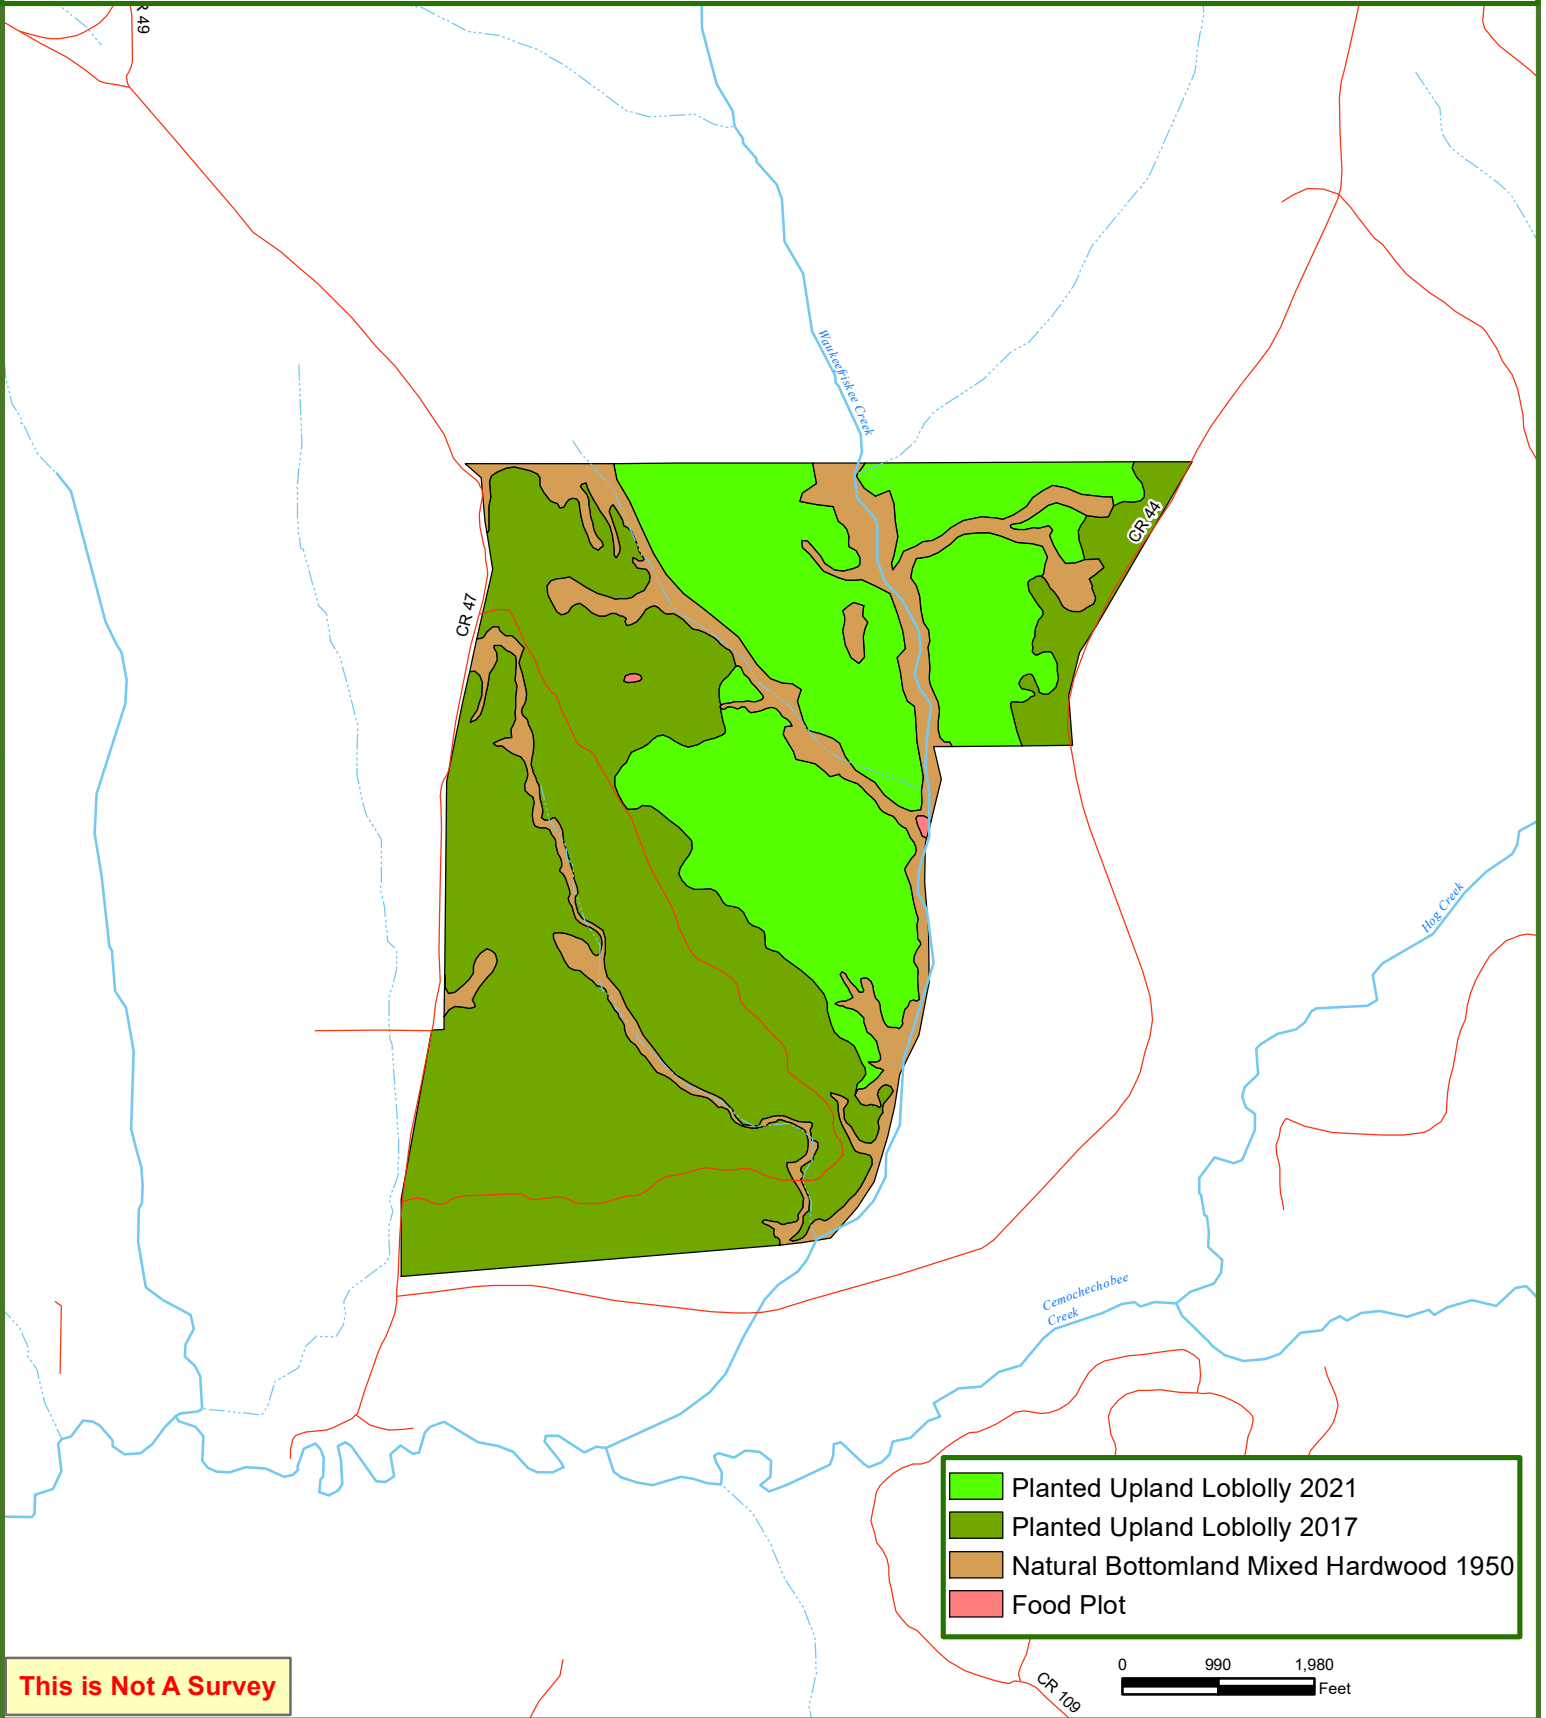

Shaw Road Forest

Clay County, GA

1,037.00 ± Acres

This is Not A Survey

This map was produced from information supplied by the seller and the use of aerial photography. The boundary lines portrayed on this map are approximate and could be different than the actual location of the boundaries found in the field.