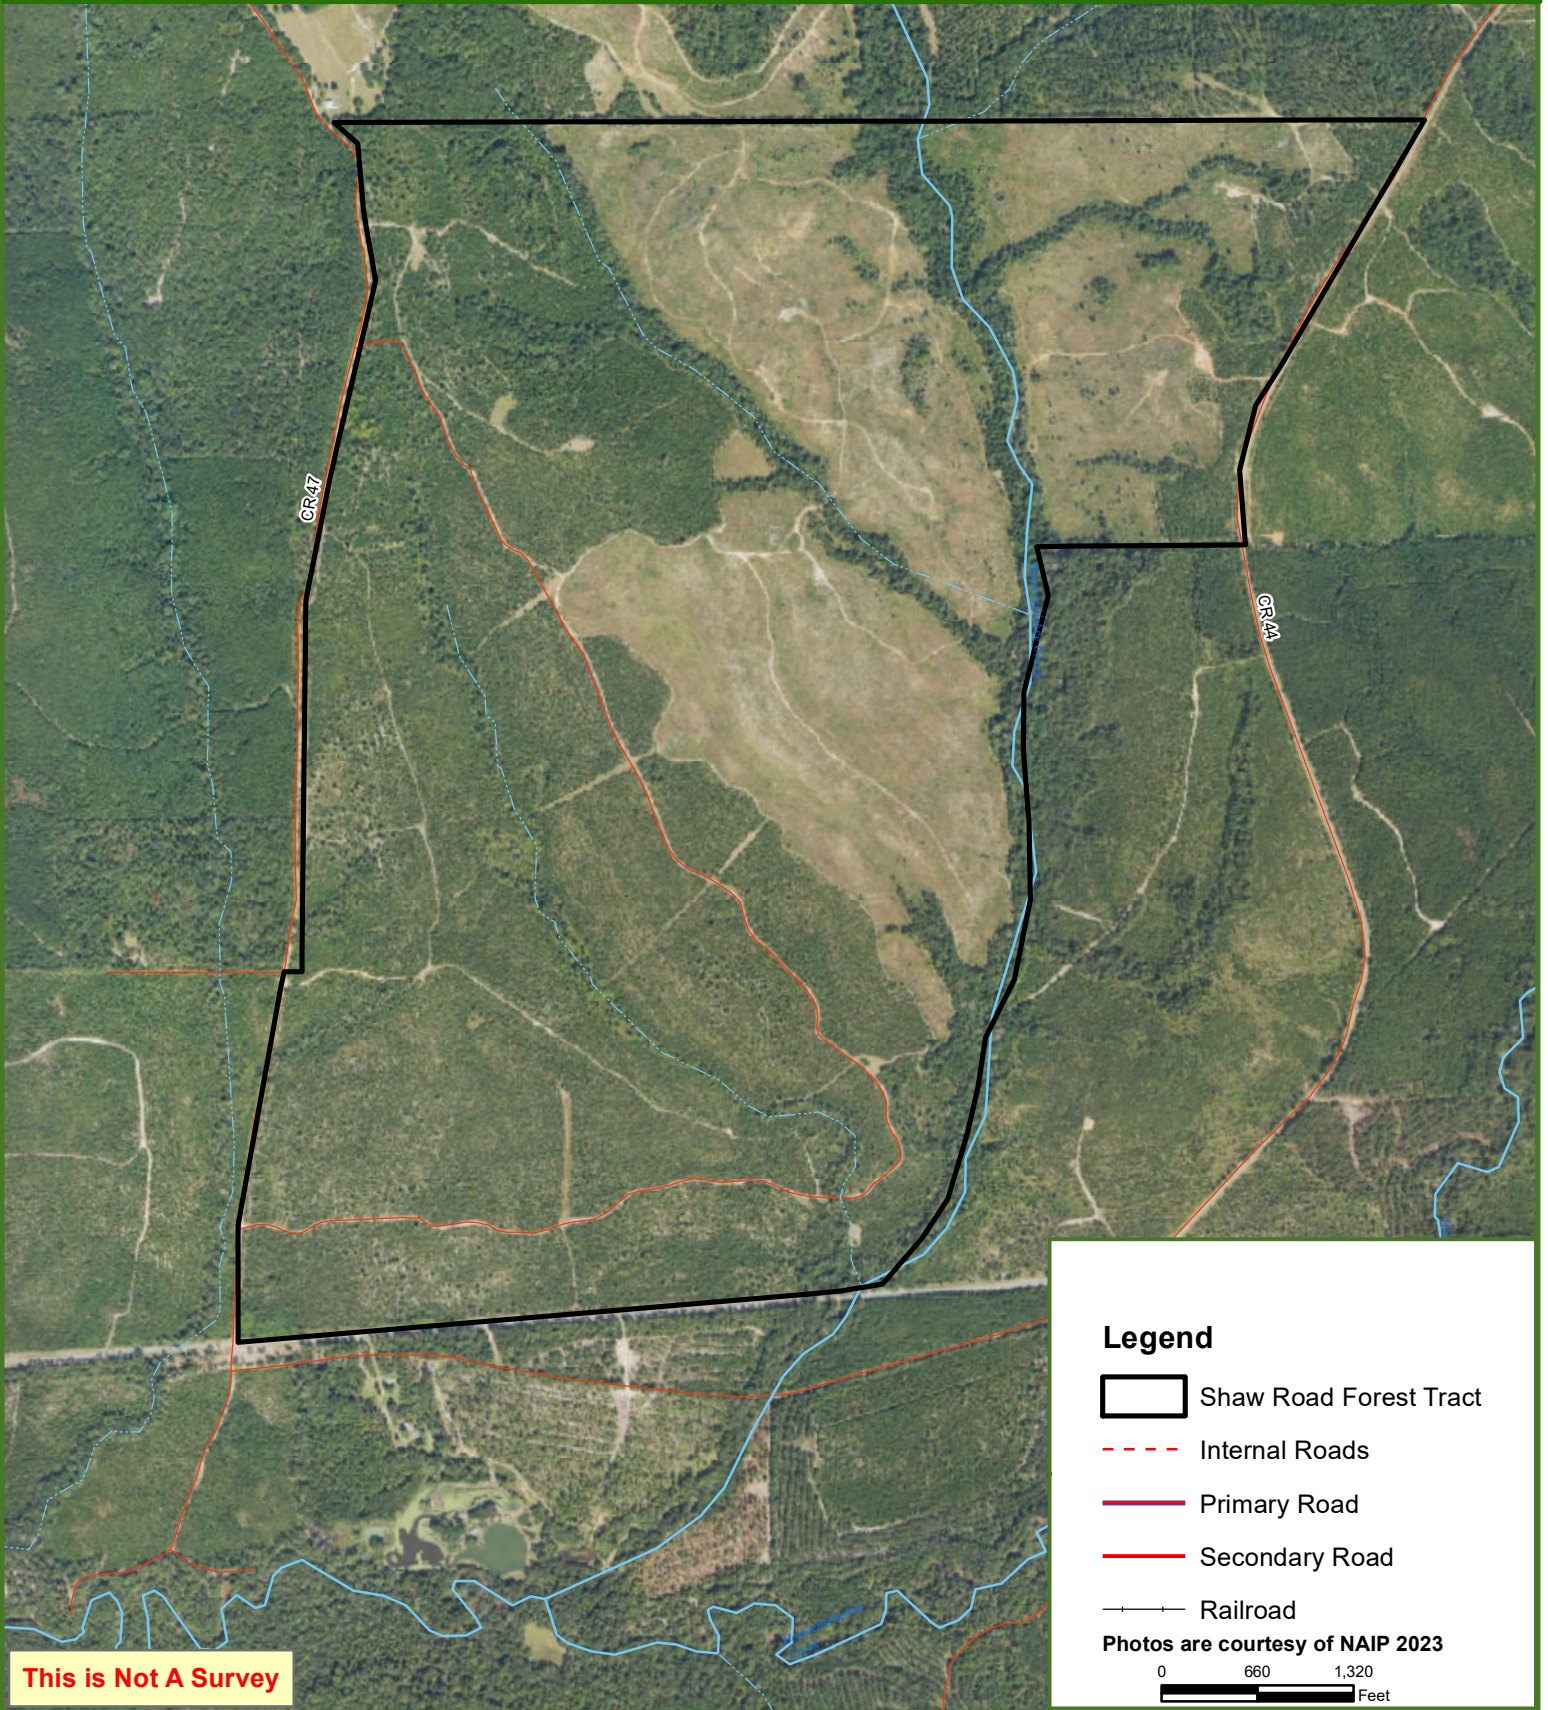

Shaw Road Forest

Clay County, GA

1,037.00 ± Acres

This is Not A Survey

Legend

- Shaw Road Forest Tract
- Internal Roads
- Primary Road
- Secondary Road
- Railroad

Photos are courtesy of NAIP 2023

This map was produced from information supplied by the seller and the use of aerial photography. The boundary lines portrayed on this map are approximate and could be different than the actual location of the boundaries found in the field.