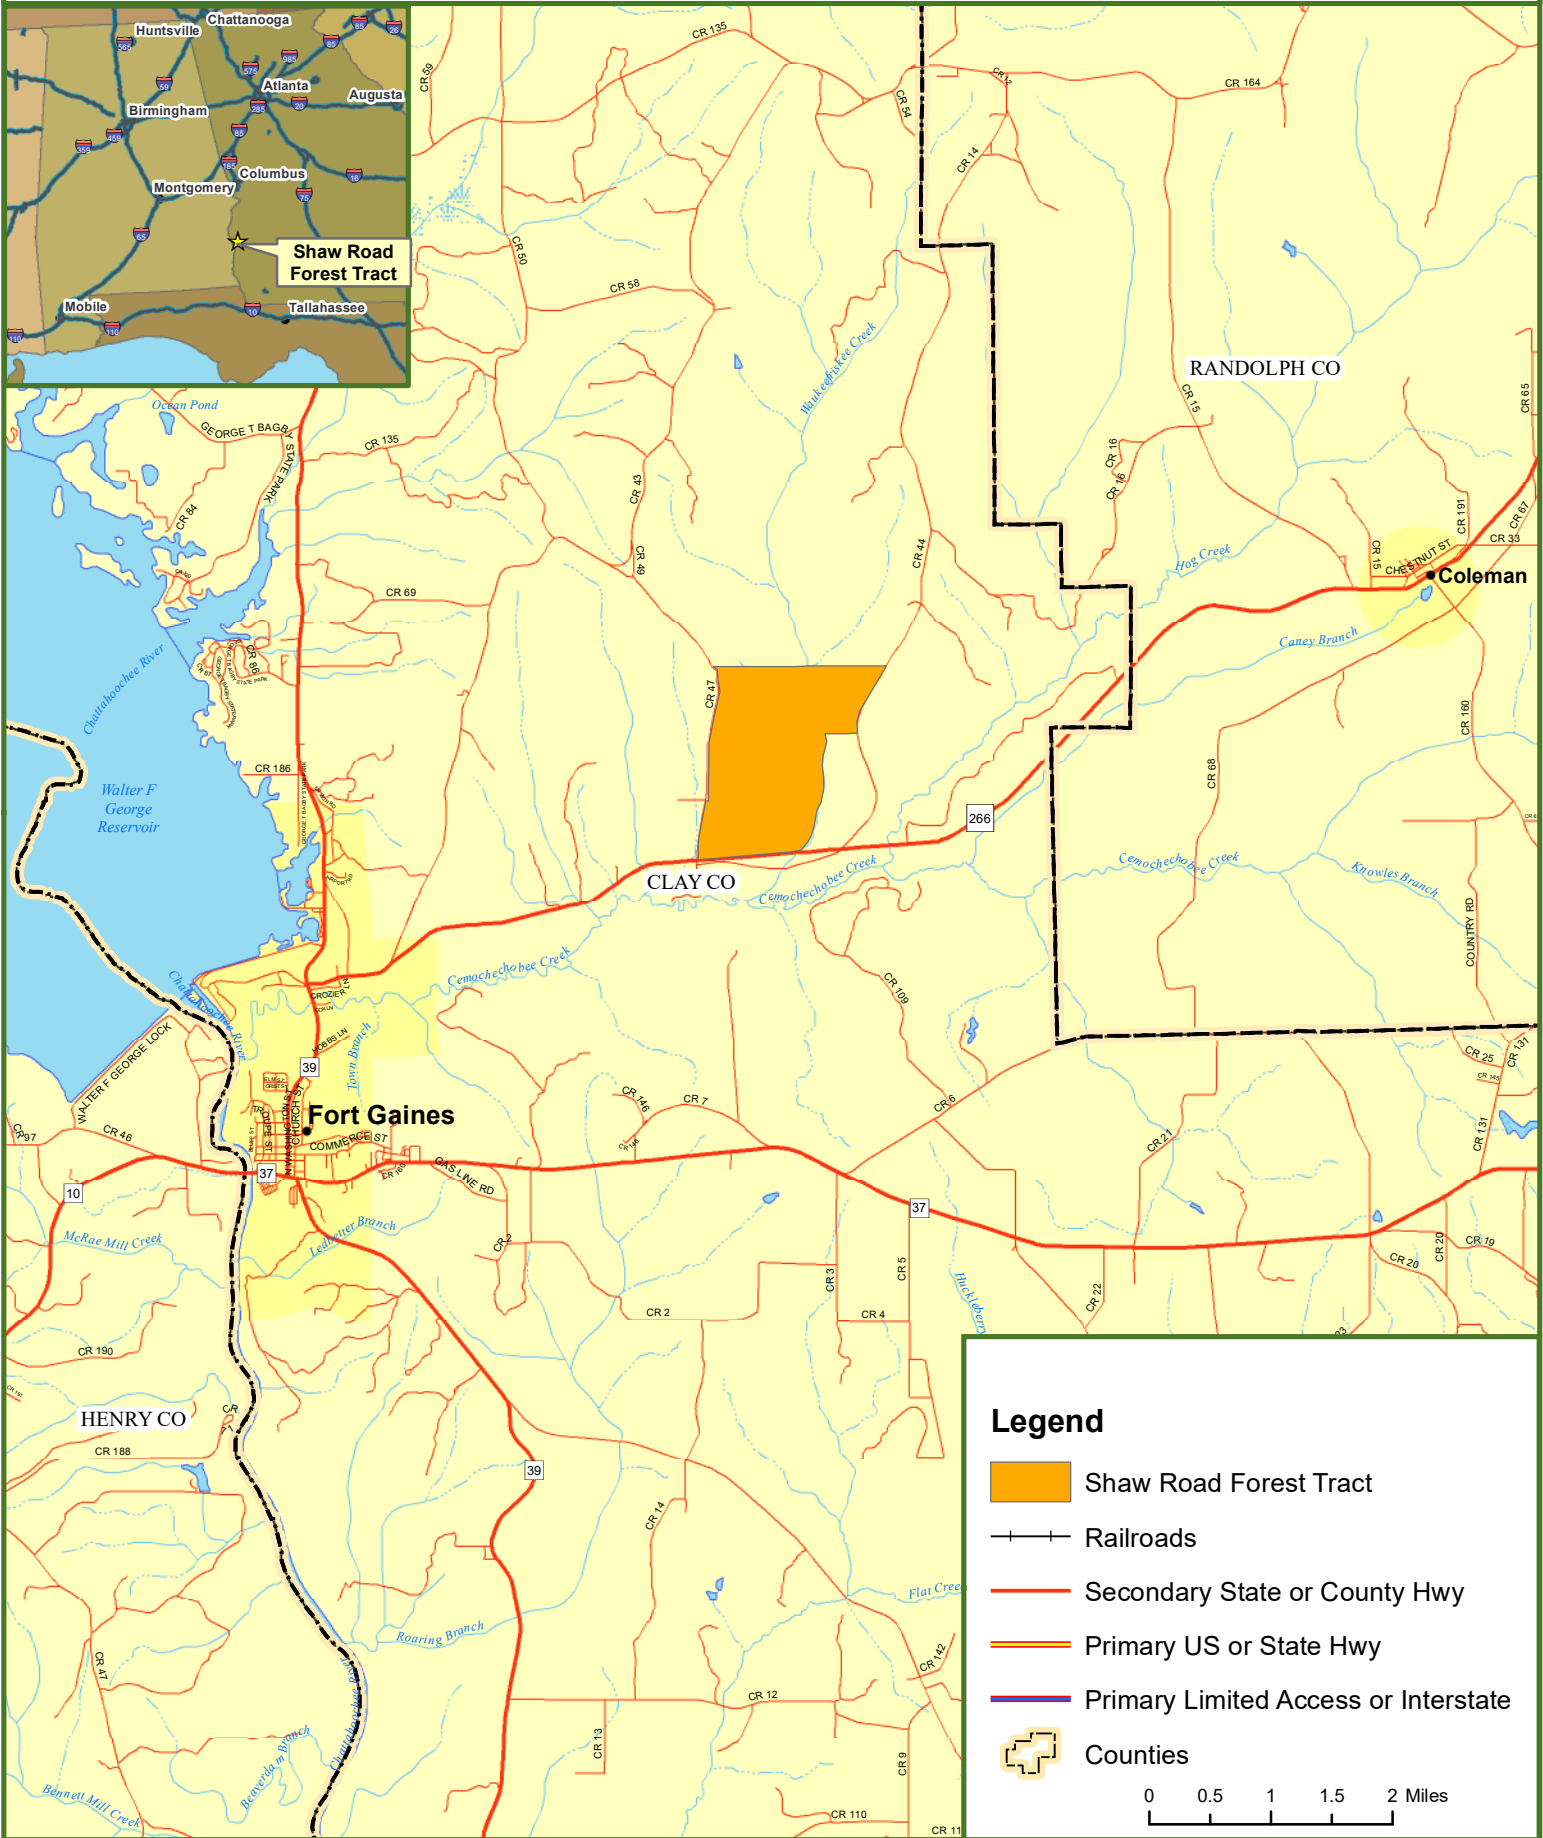

Locus Map Shaw Road Forest Clay County, GA 1,037.00 ± Acres

Legend

-  Shaw Road Forest Tract
-  Railroads
-  Secondary State or County Hwy
-  Primary US or State Hwy
-  Primary Limited Access or Interstate
-  Counties

0 0.5 1 1.5 2 Miles