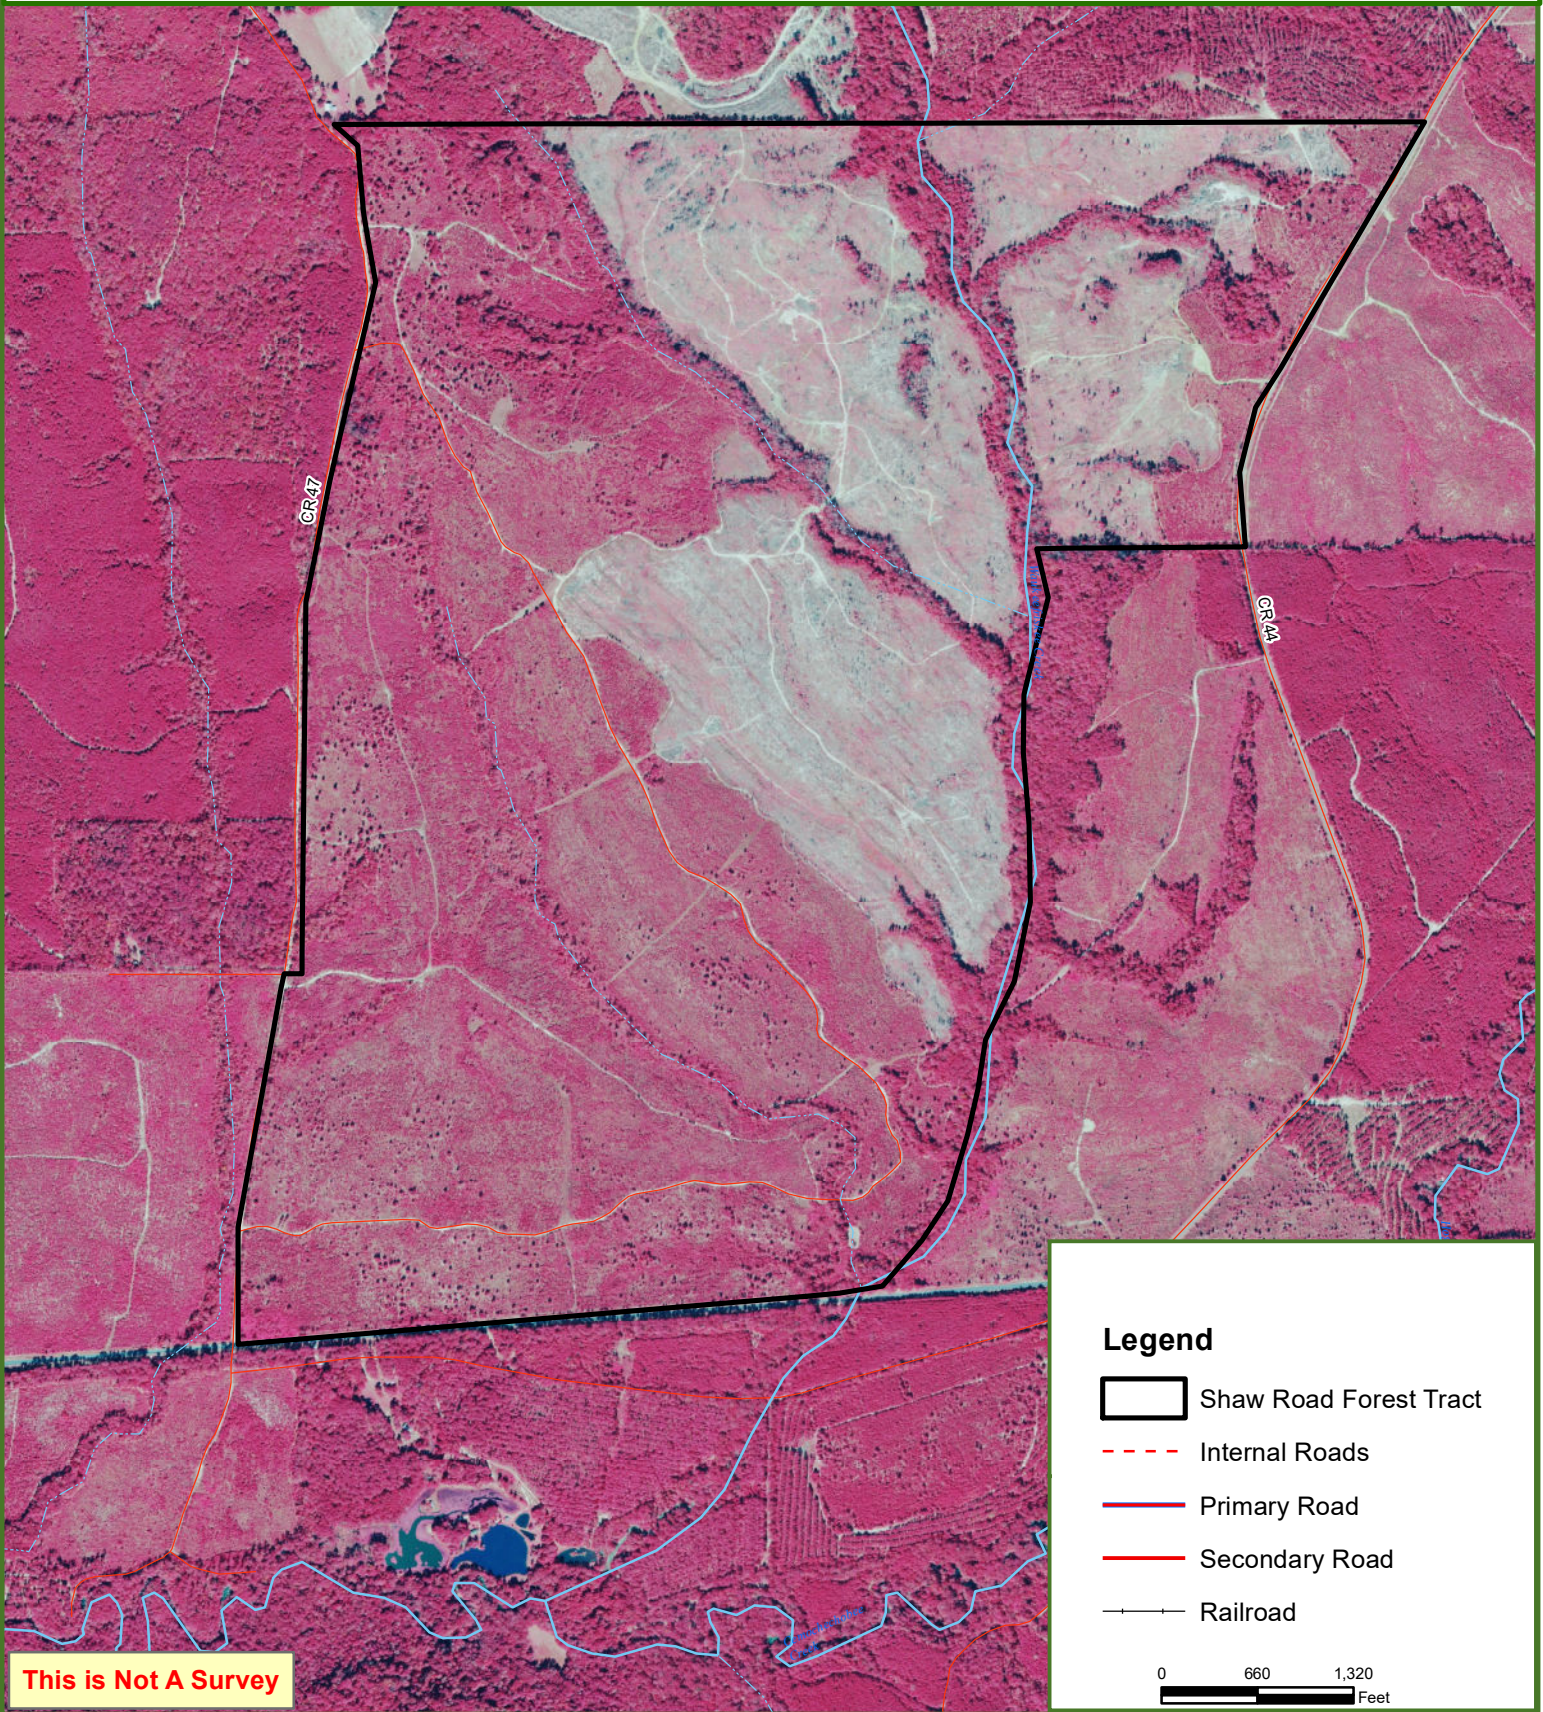

Shaw Road Forest

Clay County, GA

1,037.00 ± Acres

This is Not A Survey

Legend

-  Shaw Road Forest Tract
-  Internal Roads
-  Primary Road
-  Secondary Road
-  Railroad

0 660 1,320
Feet

This map was produced from information supplied by the seller and the use of aerial photography. The boundary lines portrayed on this map are approximate and could be different than the actual location of the boundaries found in the field.