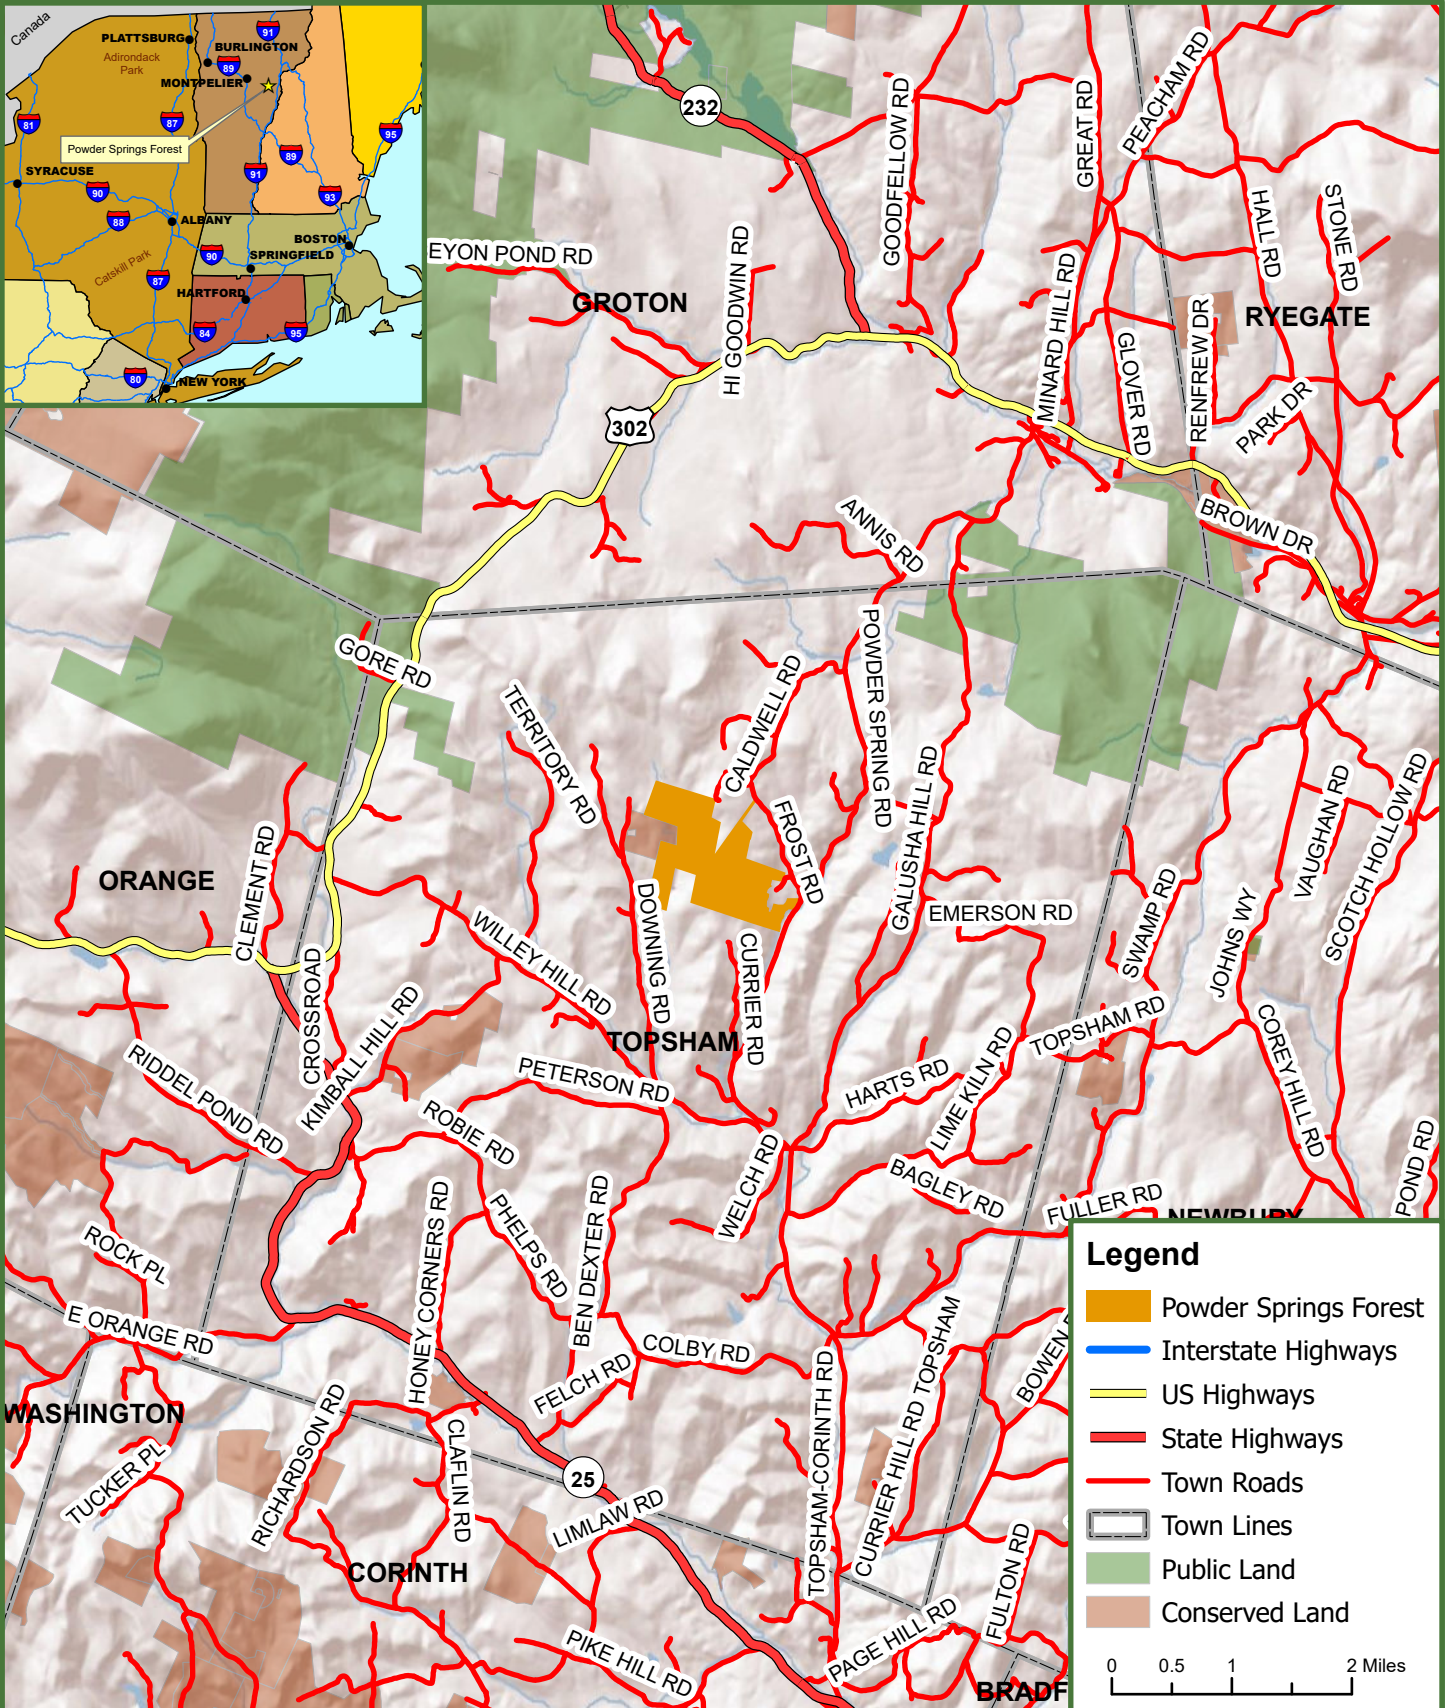

Locus Map Powder Springs Forest

515.84 Tax Acres
Topsham, Orange County, Vermont

Legend

- Powder Springs Forest
- Interstate Highways
- US Highways
- State Highways
- Town Roads
- Town Lines
- Public Land
- Conserved Land