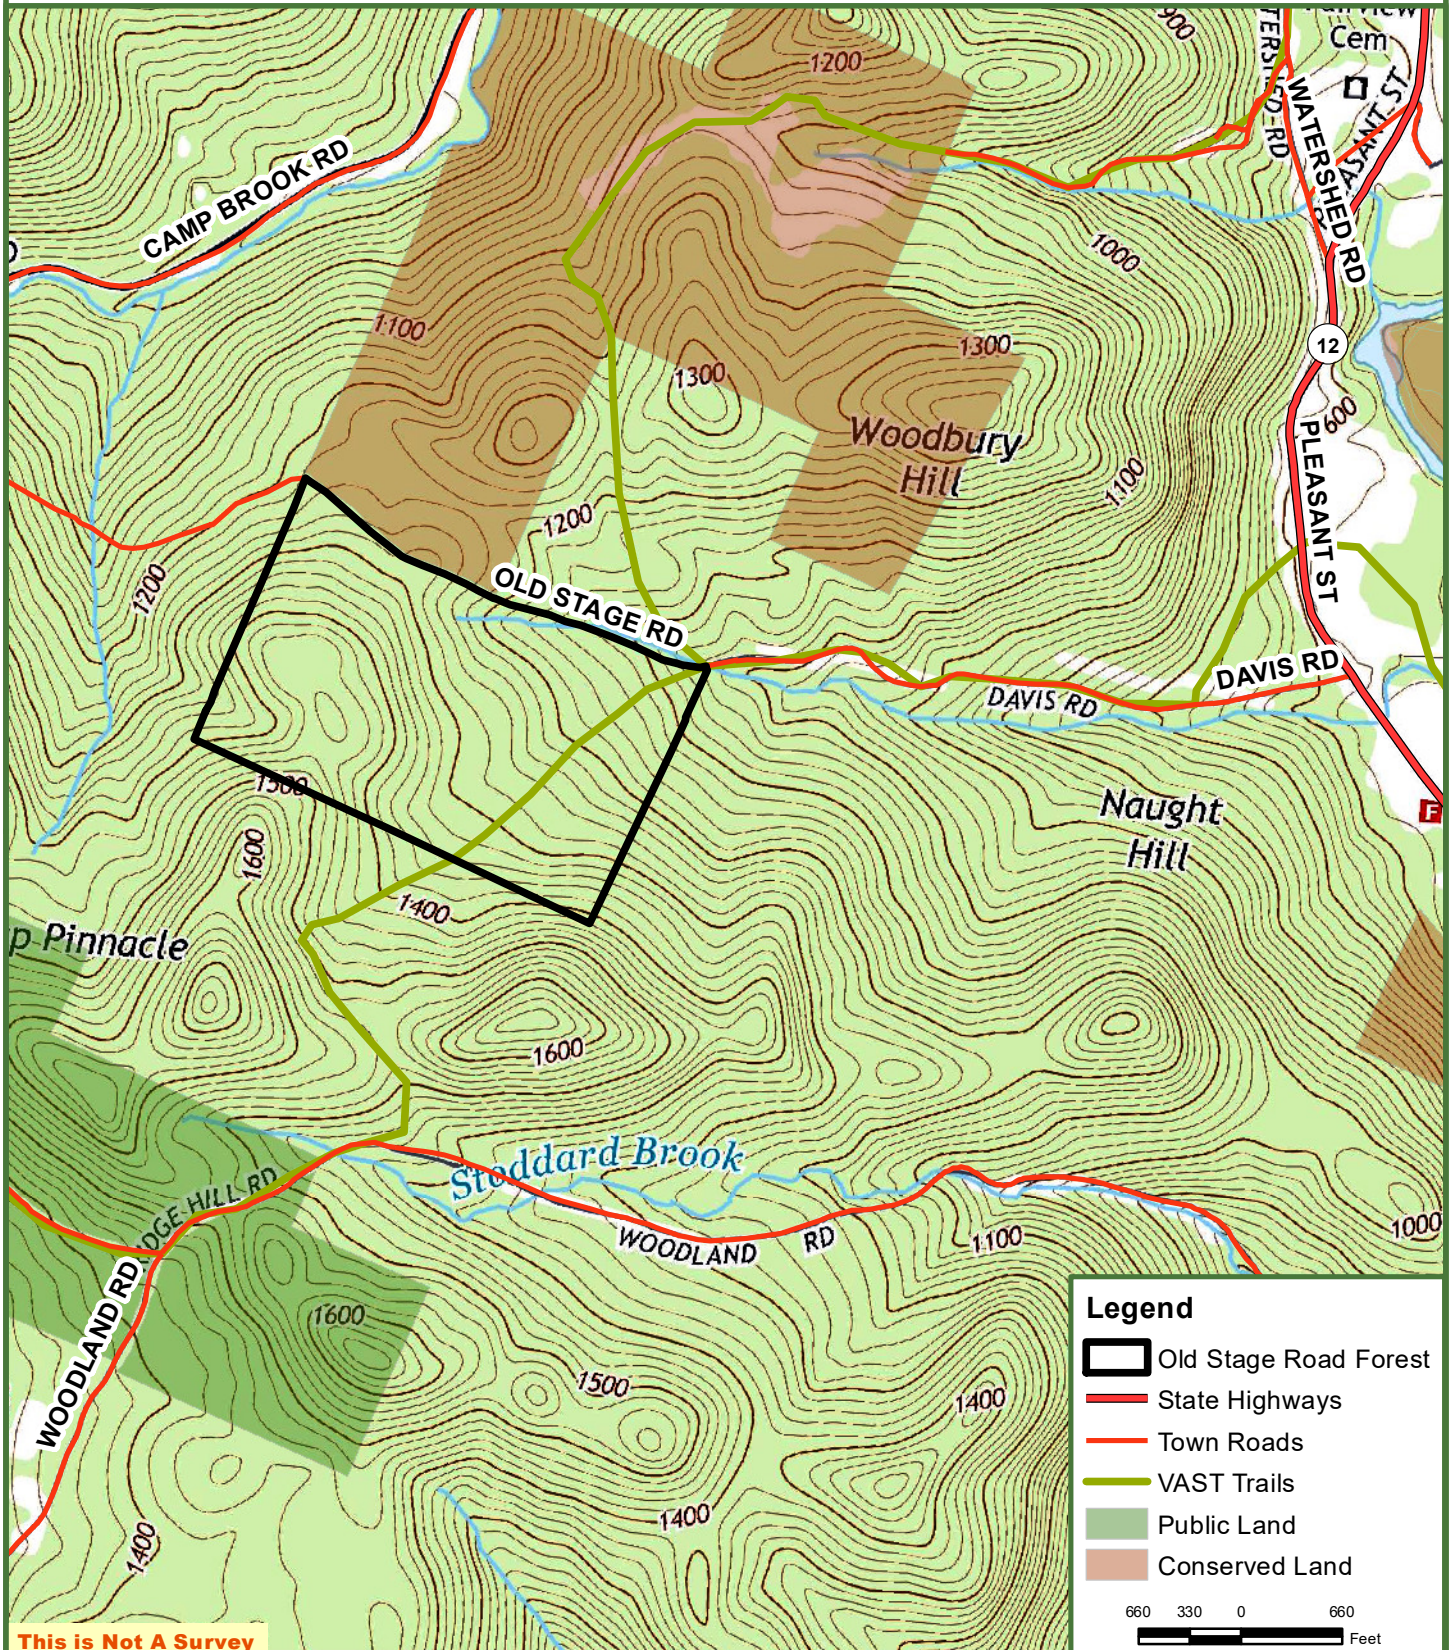

Old Stage Road Forest

113.8 Grand List Acres

Bethel, Windsor County, Vermont

**Fountains
Land**
AN F&W COMPANY

Map produced from the best available information including UVA map, town tax maps, hand held GPS data, aerial photography and reference information obtained from publicly available GIS sources. Boundary lines portrayed on this map are approximate and could be different than the actual location of boundaries found in the field. Map is not a survey.