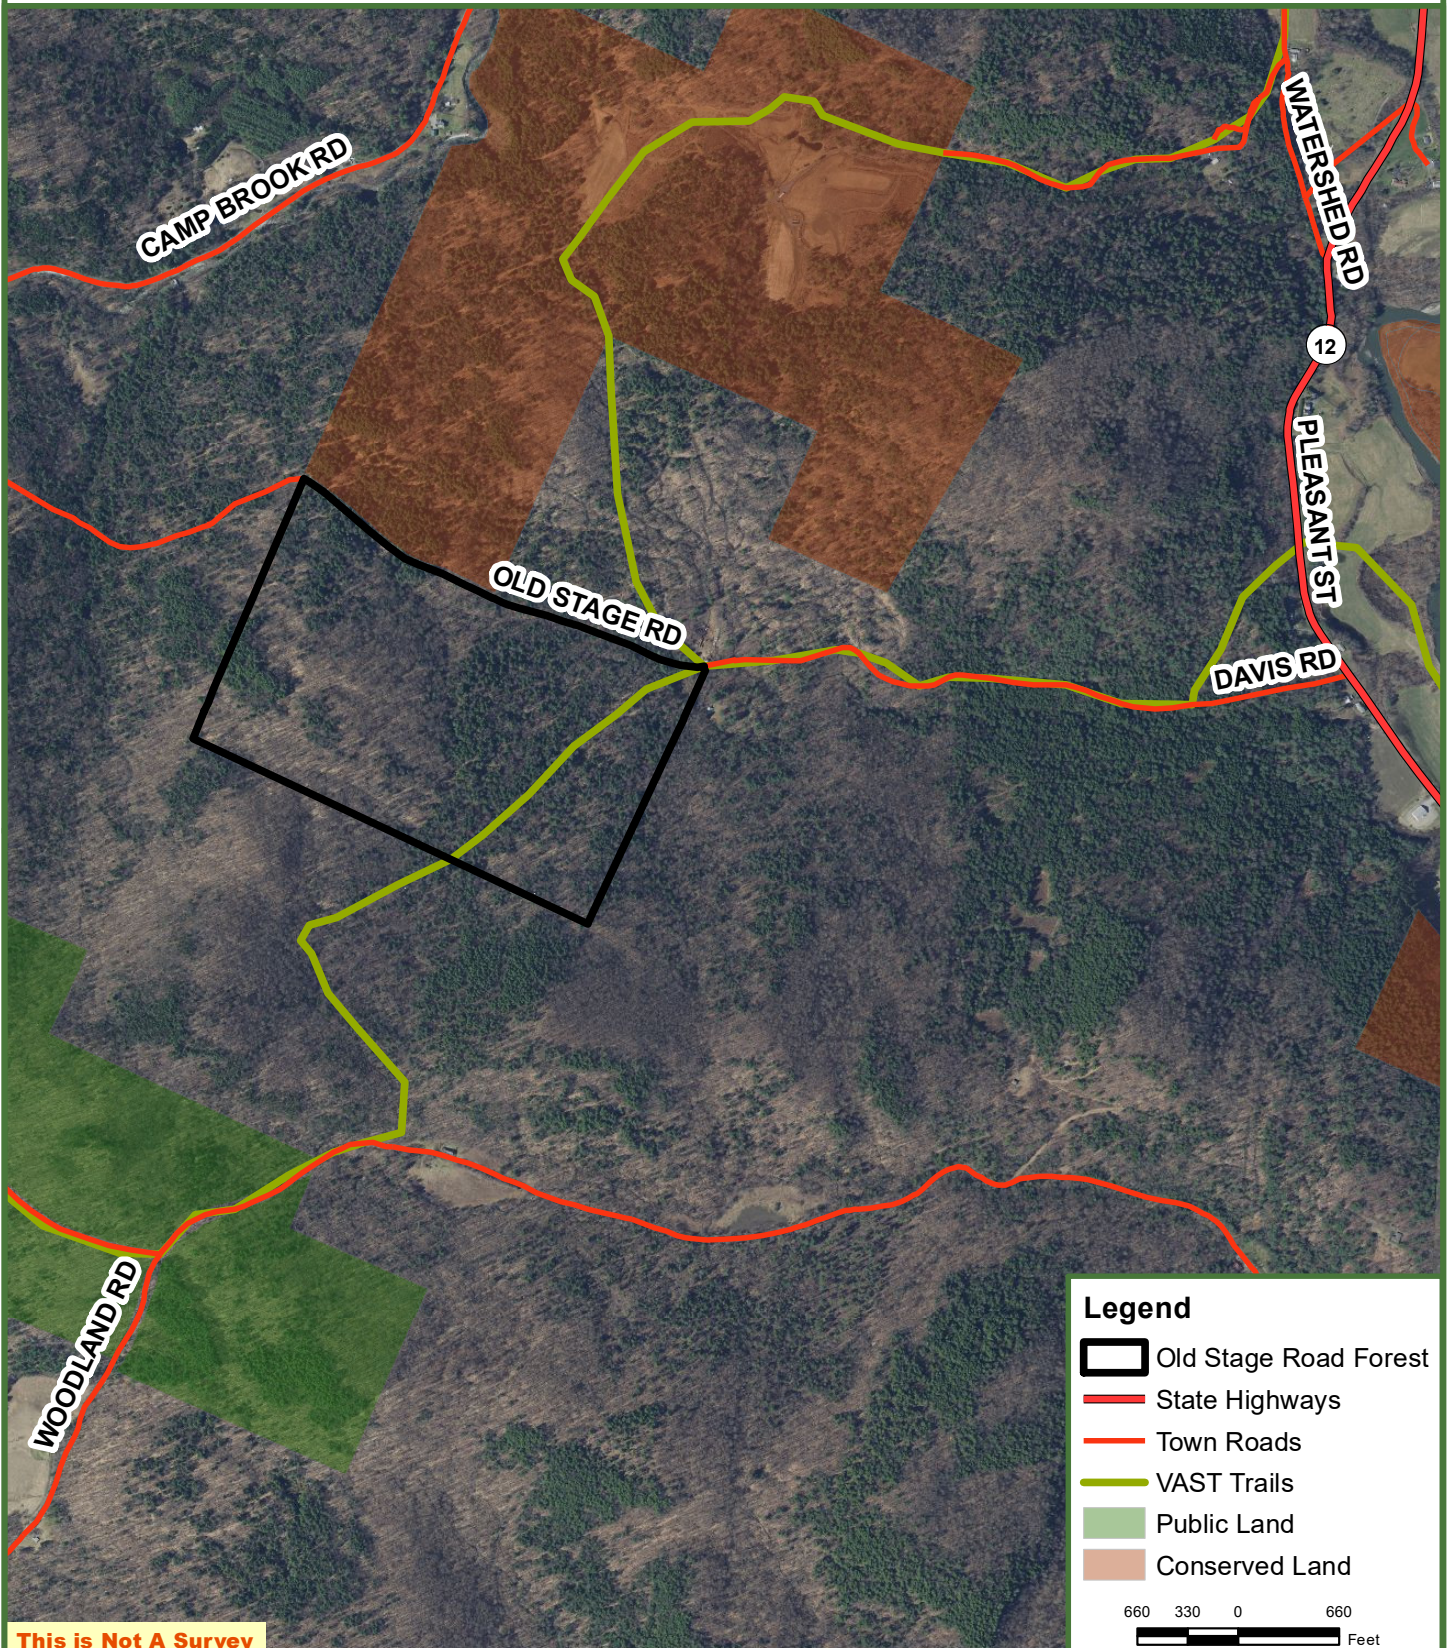

# Old Stage Road Forest

113.8 Grand List Acres

Bethel, Windsor County, Vermont

**Fountains  
Land**  
AN F&W COMPANY

**This is Not A Survey**

Map produced from the best available information including UVA map, town tax maps, hand held GPS data, aerial photography and reference information obtained from publicly available GIS sources. Boundary lines portrayed on this map are approximate and could be different than the actual location of boundaries found in the field. Map is not a survey.