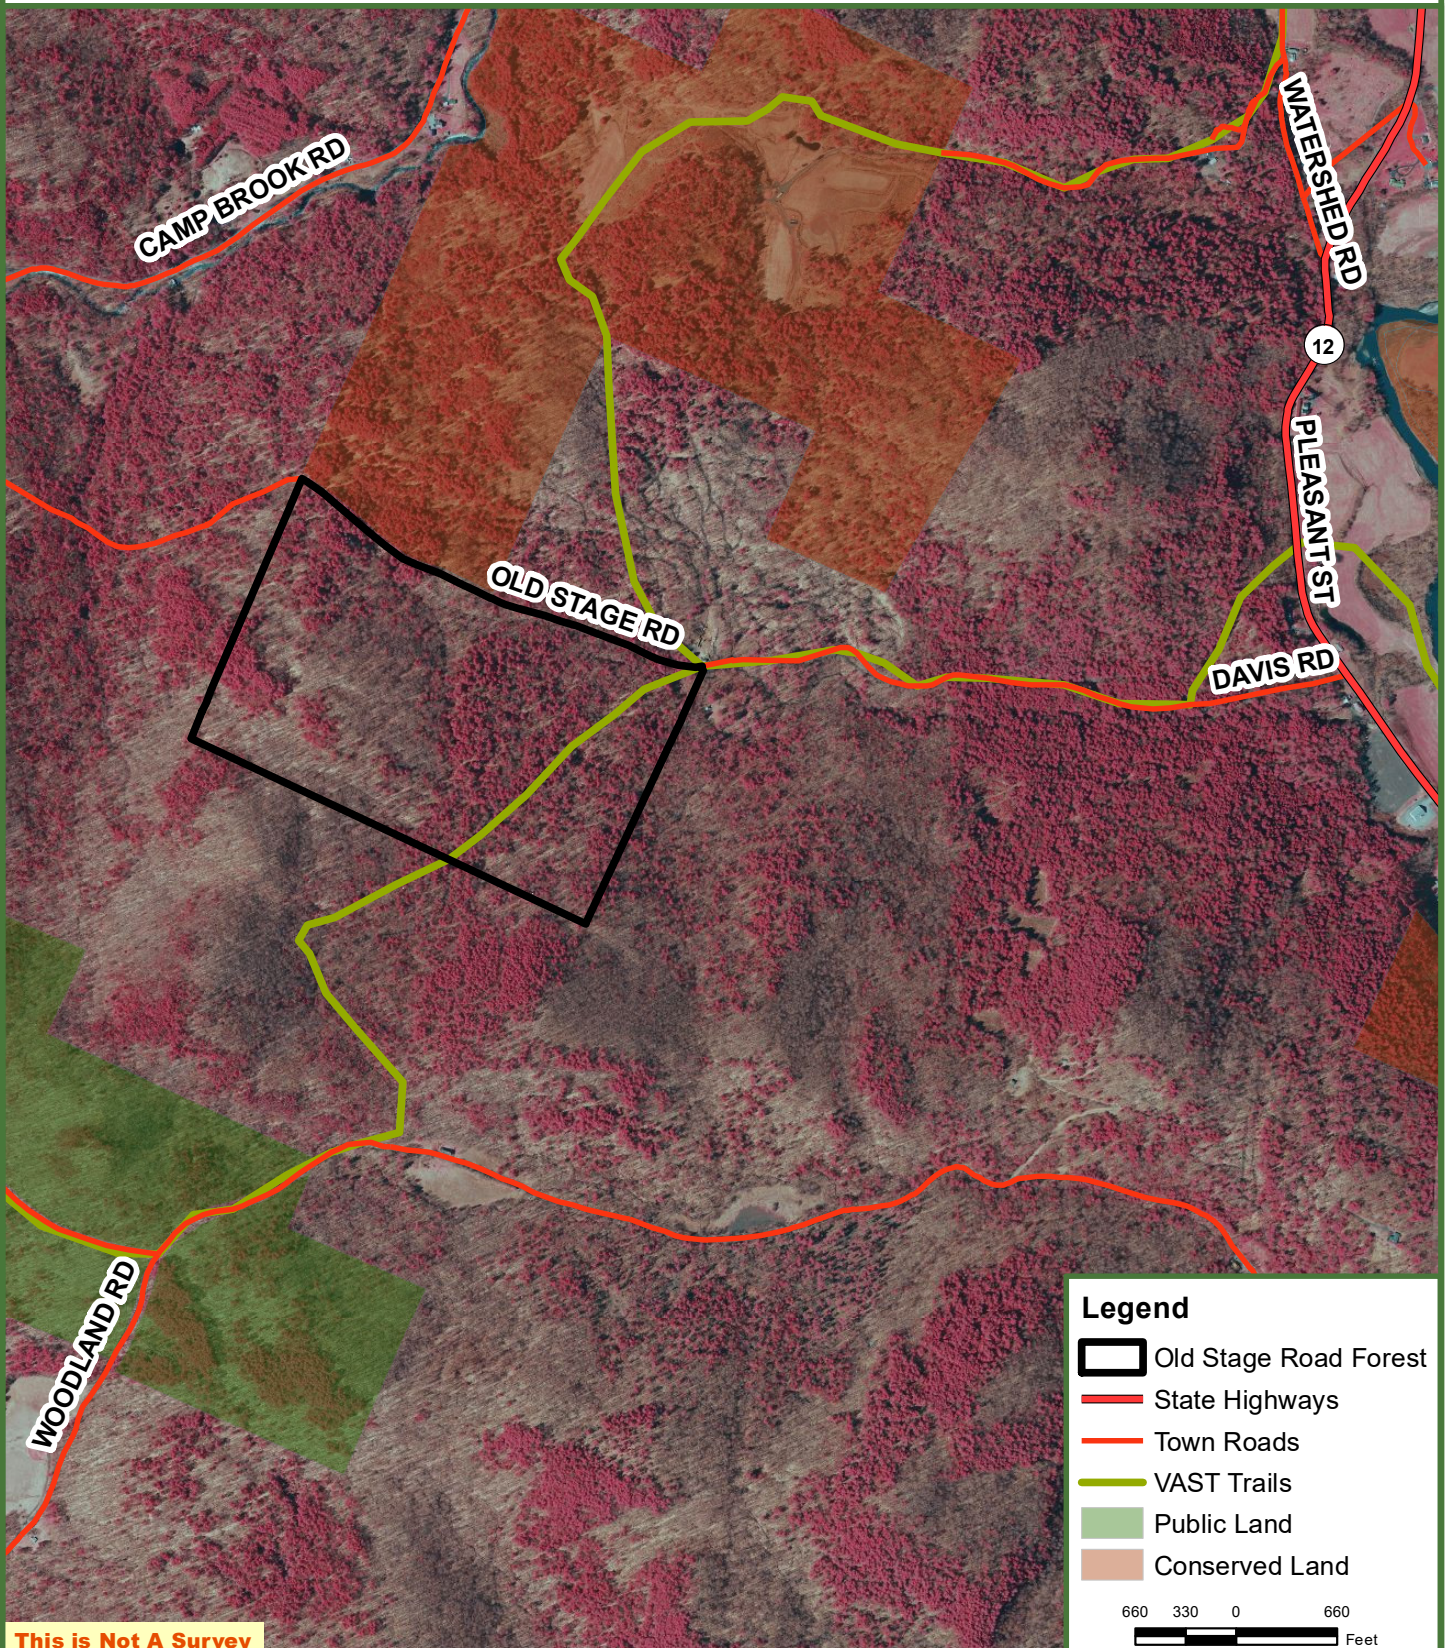

# Old Stage Road Forest

113.8 Grand List Acres

Bethel, Windsor County, Vermont

**Fountains  
Land**  
AN F&W COMPANY

**This is Not A Survey**

Map produced from the best available information including UVA map, town tax maps, hand held GPS data, aerial photography and reference information obtained from publicly available GIS sources. Boundary lines portrayed on this map are approximate and could be different than the actual location of boundaries found in the field. Map is not a survey.