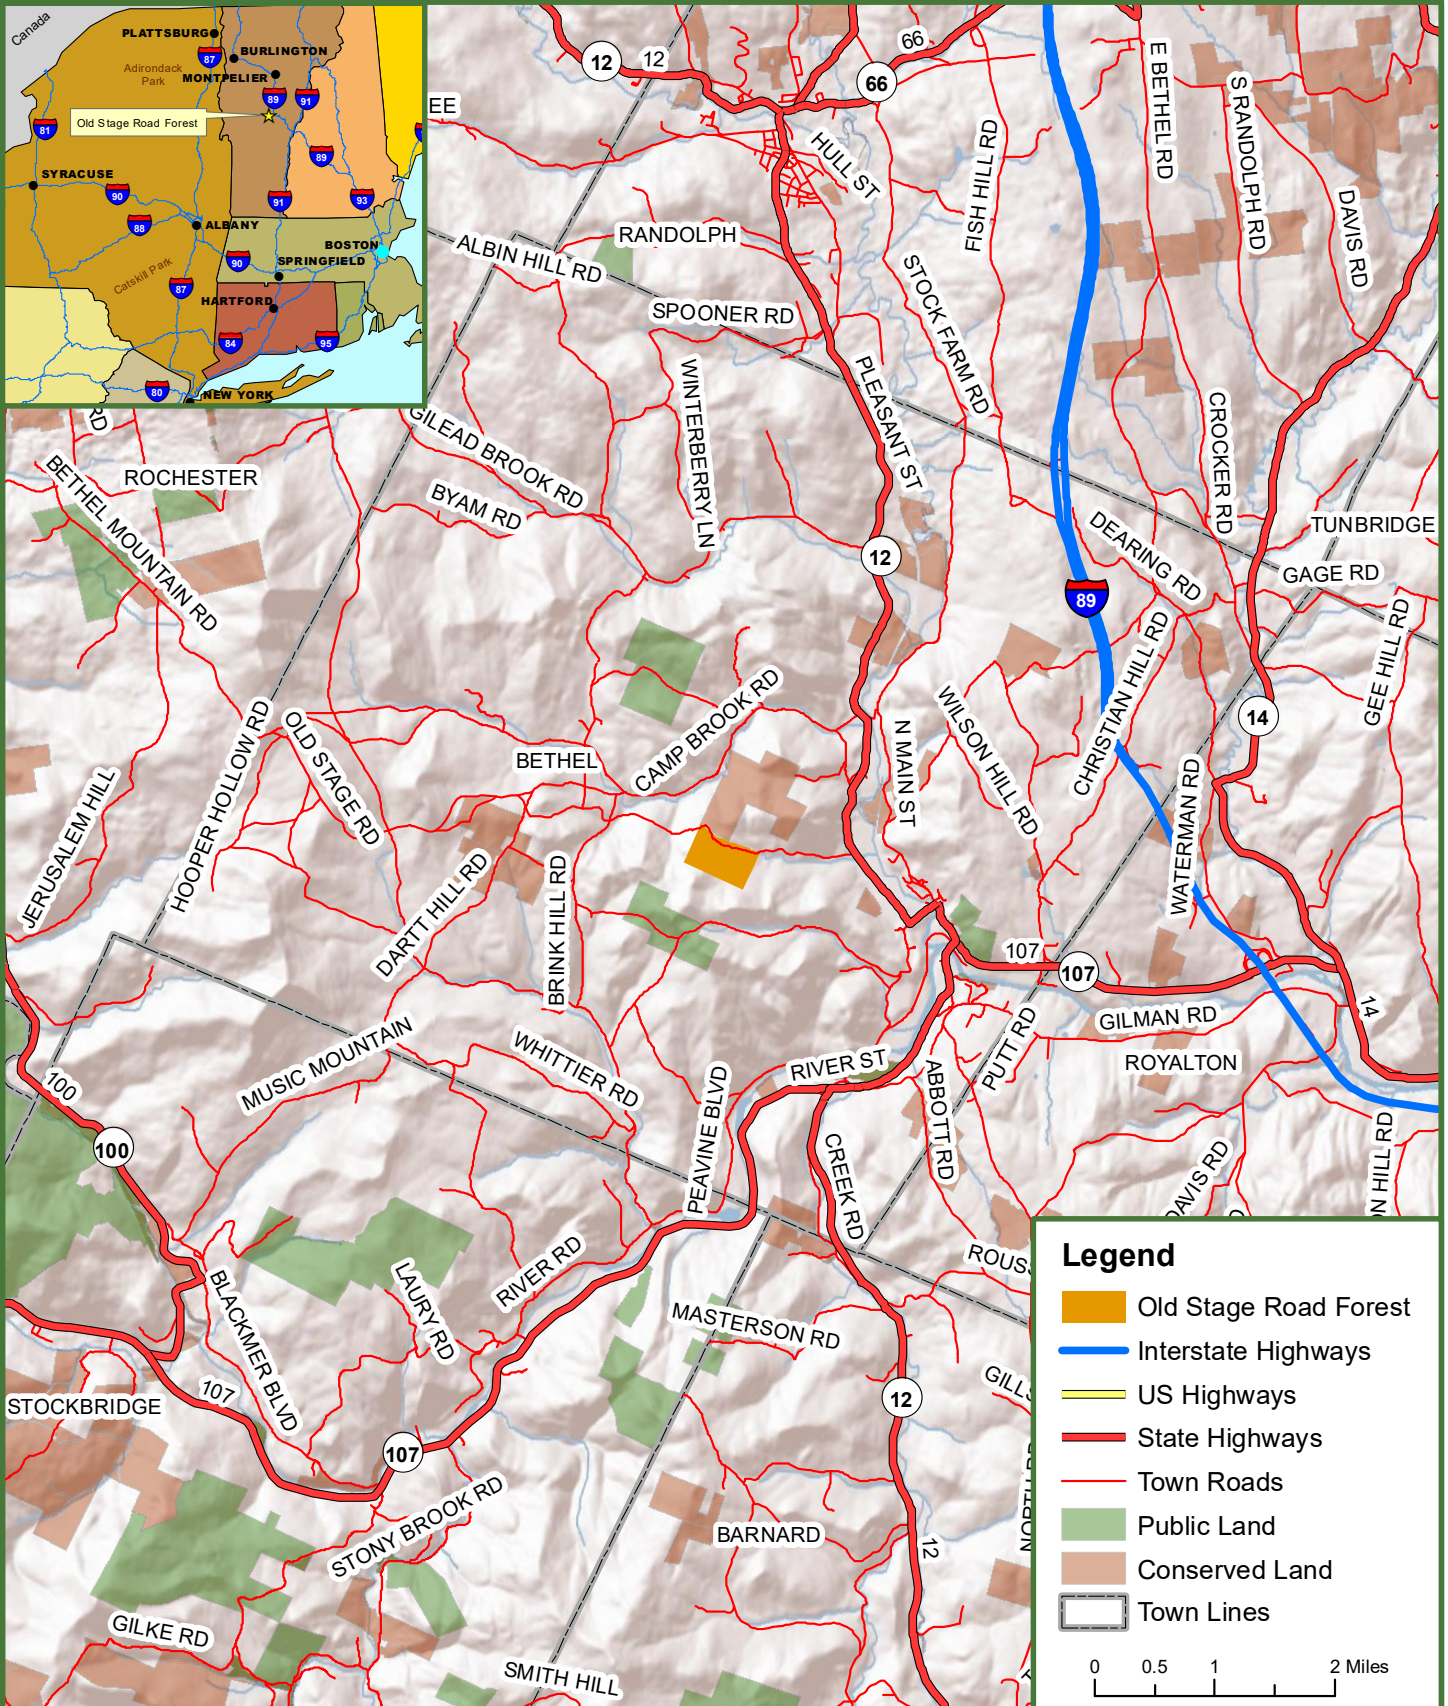

Locus Map

Old Stage Road Forest

113.8 Grand List Acres

Bethel, Windsor County, Vermont

Fountains Land
AN F&W COMPANY

Legend

- Old Stage Road Forest
- Interstate Highways
- US Highways
- State Highways
- Town Roads
- Public Land
- Conserved Land
- Town Lines