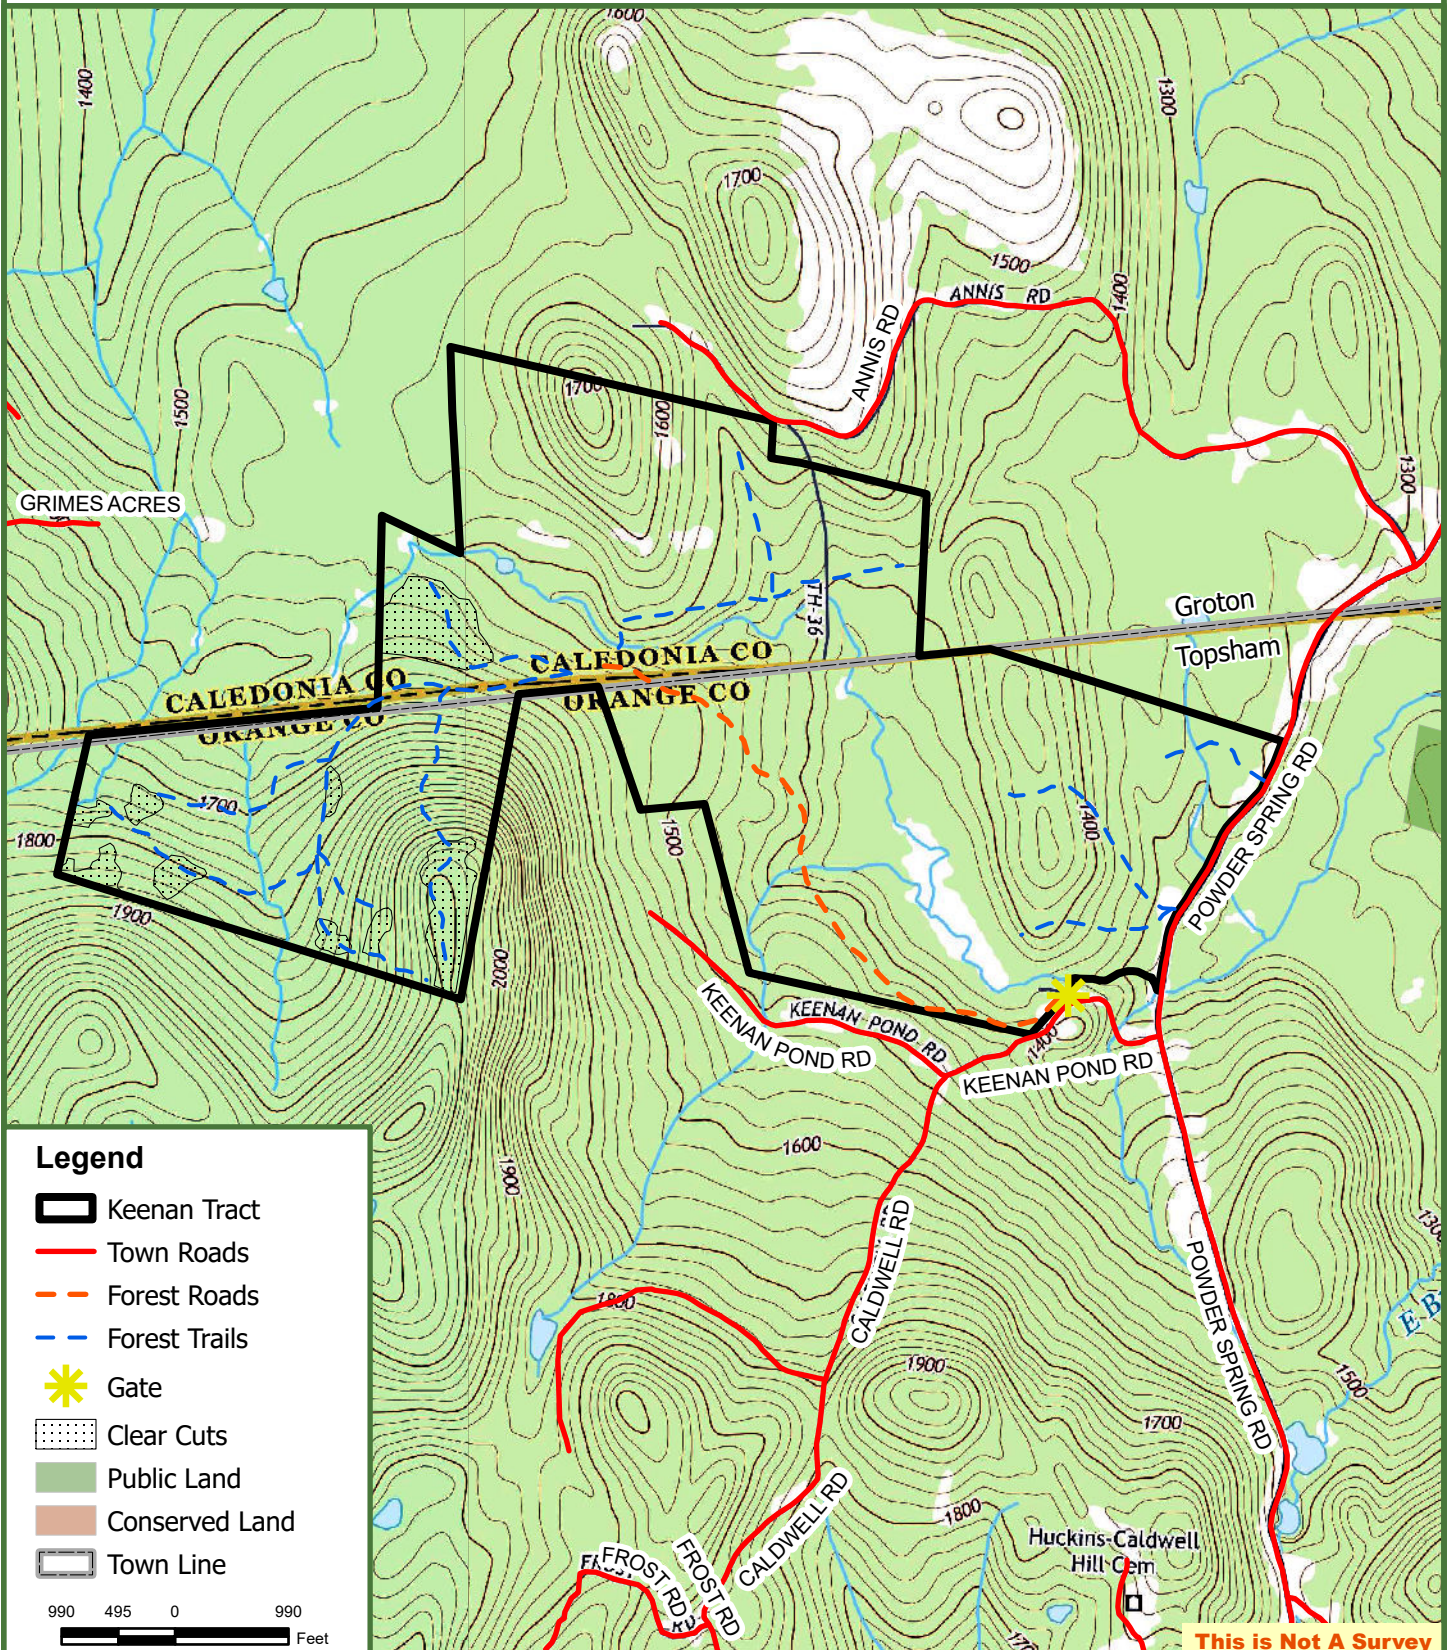

# Keenan Forest

738 Acres

Topsham/Groton, Orange/Caledonia County, Vermont

Map produced from the best available information including VCGI town tax maps polygon, hand held GPS data, aerial photography and reference information obtained from publicly available GIS sources. Boundary lines portrayed on this map are approximate and could be different than the actual location of boundaries found in the field. Map is not a survey.