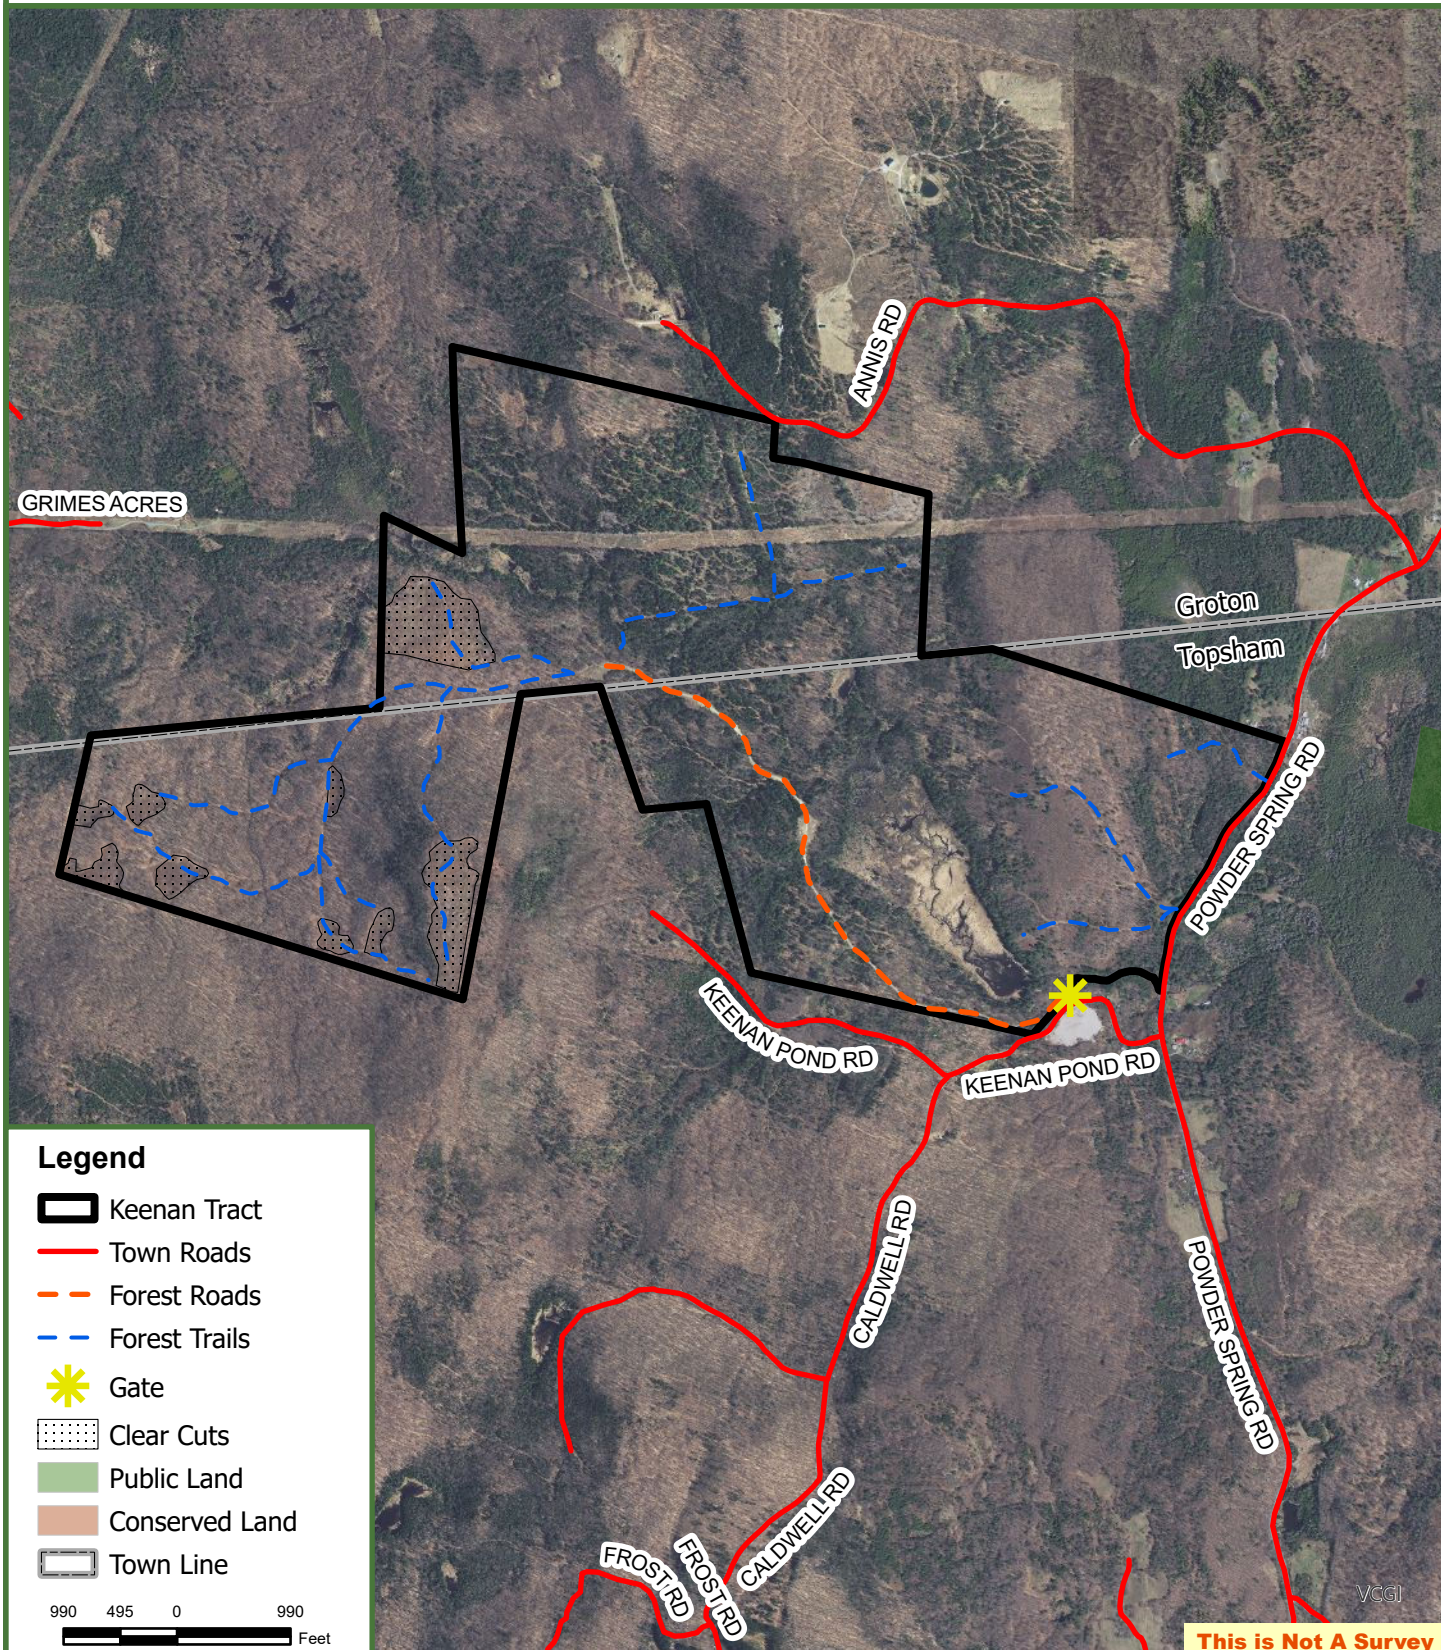

# Keenan Forest

738 Acres

Topsham/Groton, Orange/Caledonia County, Vermont

Map produced from the best available information including VCGI town tax maps polygon, hand held GPS data, aerial photography and reference information obtained from publicly available GIS sources. Boundary lines portrayed on this map are approximate and could be different than the actual location of boundaries found in the field. Map is not a survey.