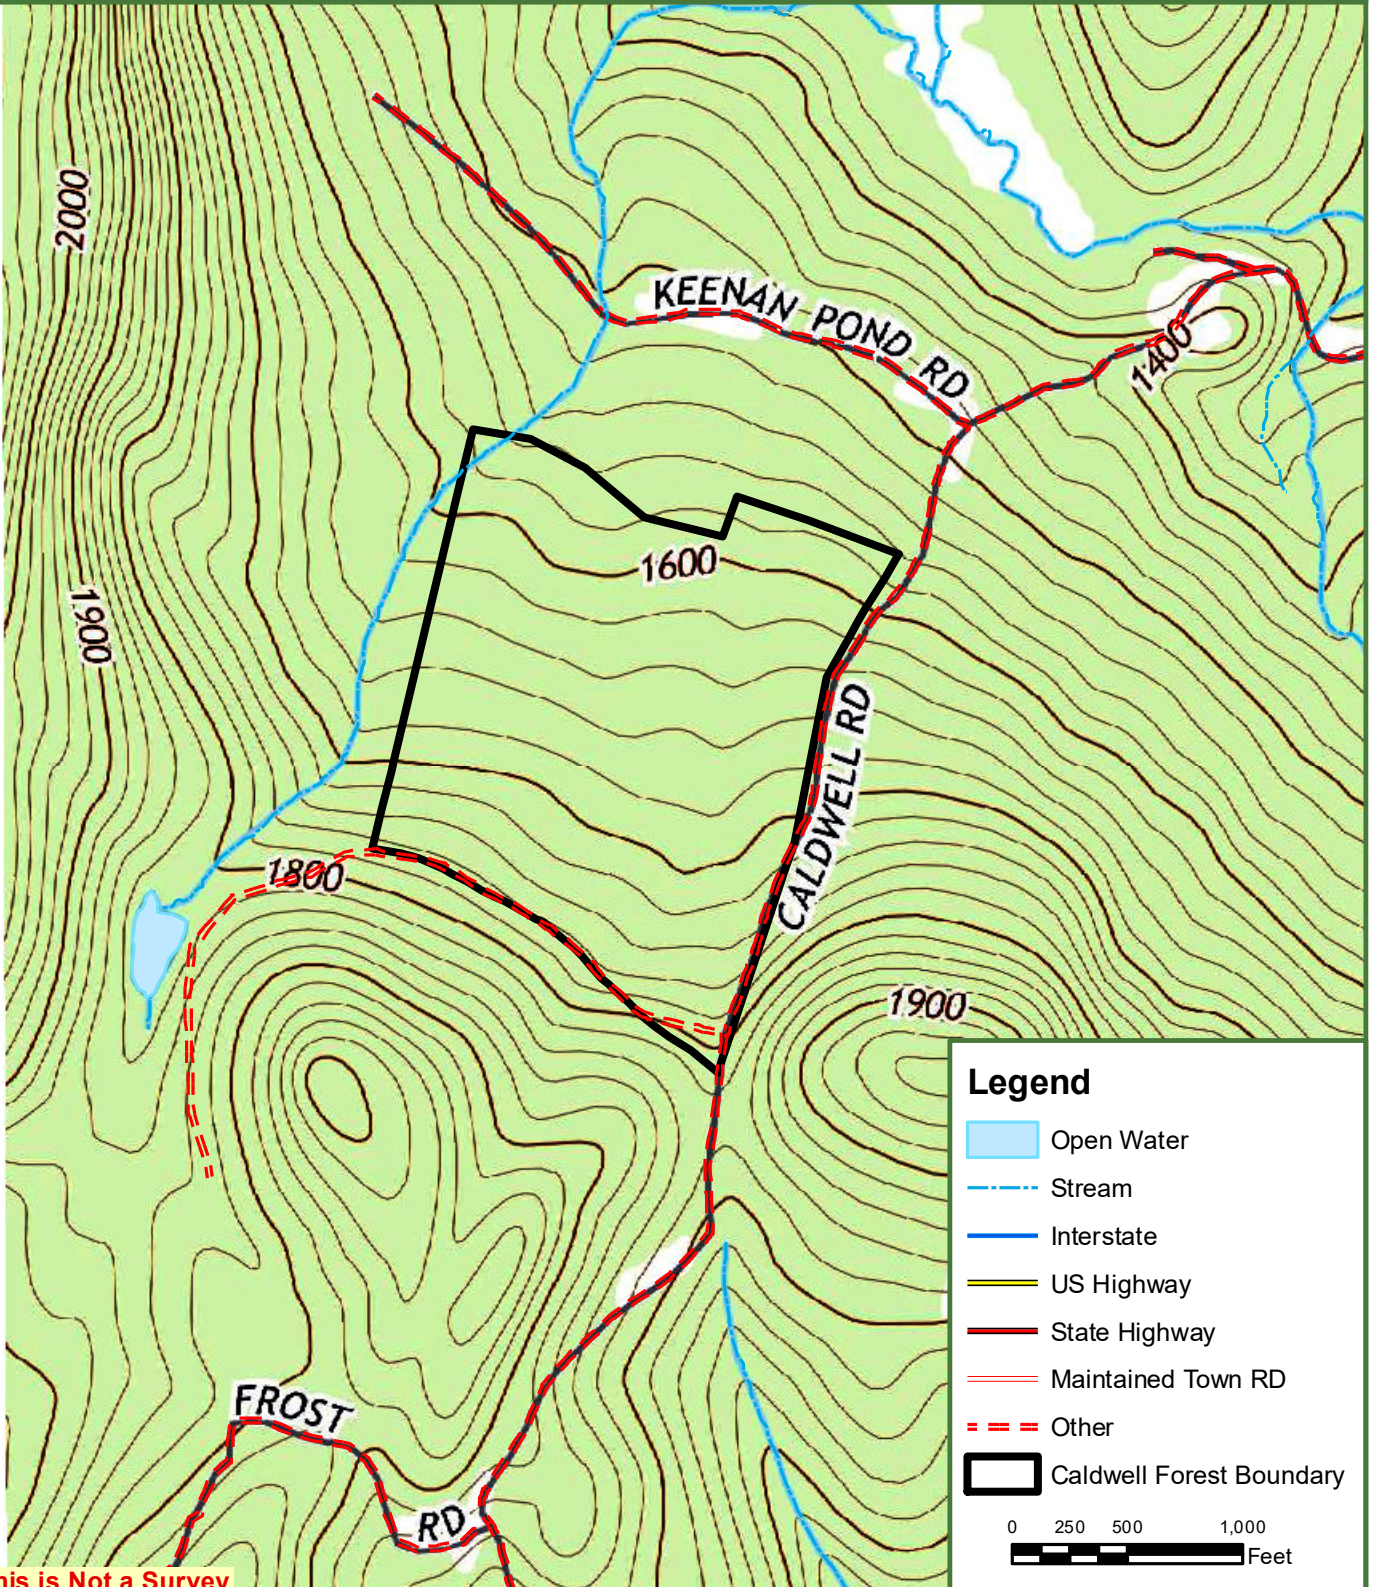

Caldwell Forest

81.3 Tax Acres

Topsham, Orange County, Vermont

This is Not a Survey

Map produced from the best available information including VCGI town tax maps polygon, hand held GPS data, aerial photography and reference information obtained from publicly available GIS sources. Boundary lines portrayed on this map are approximate and could be different than the actual location of boundaries found in the field. Map is not a survey.