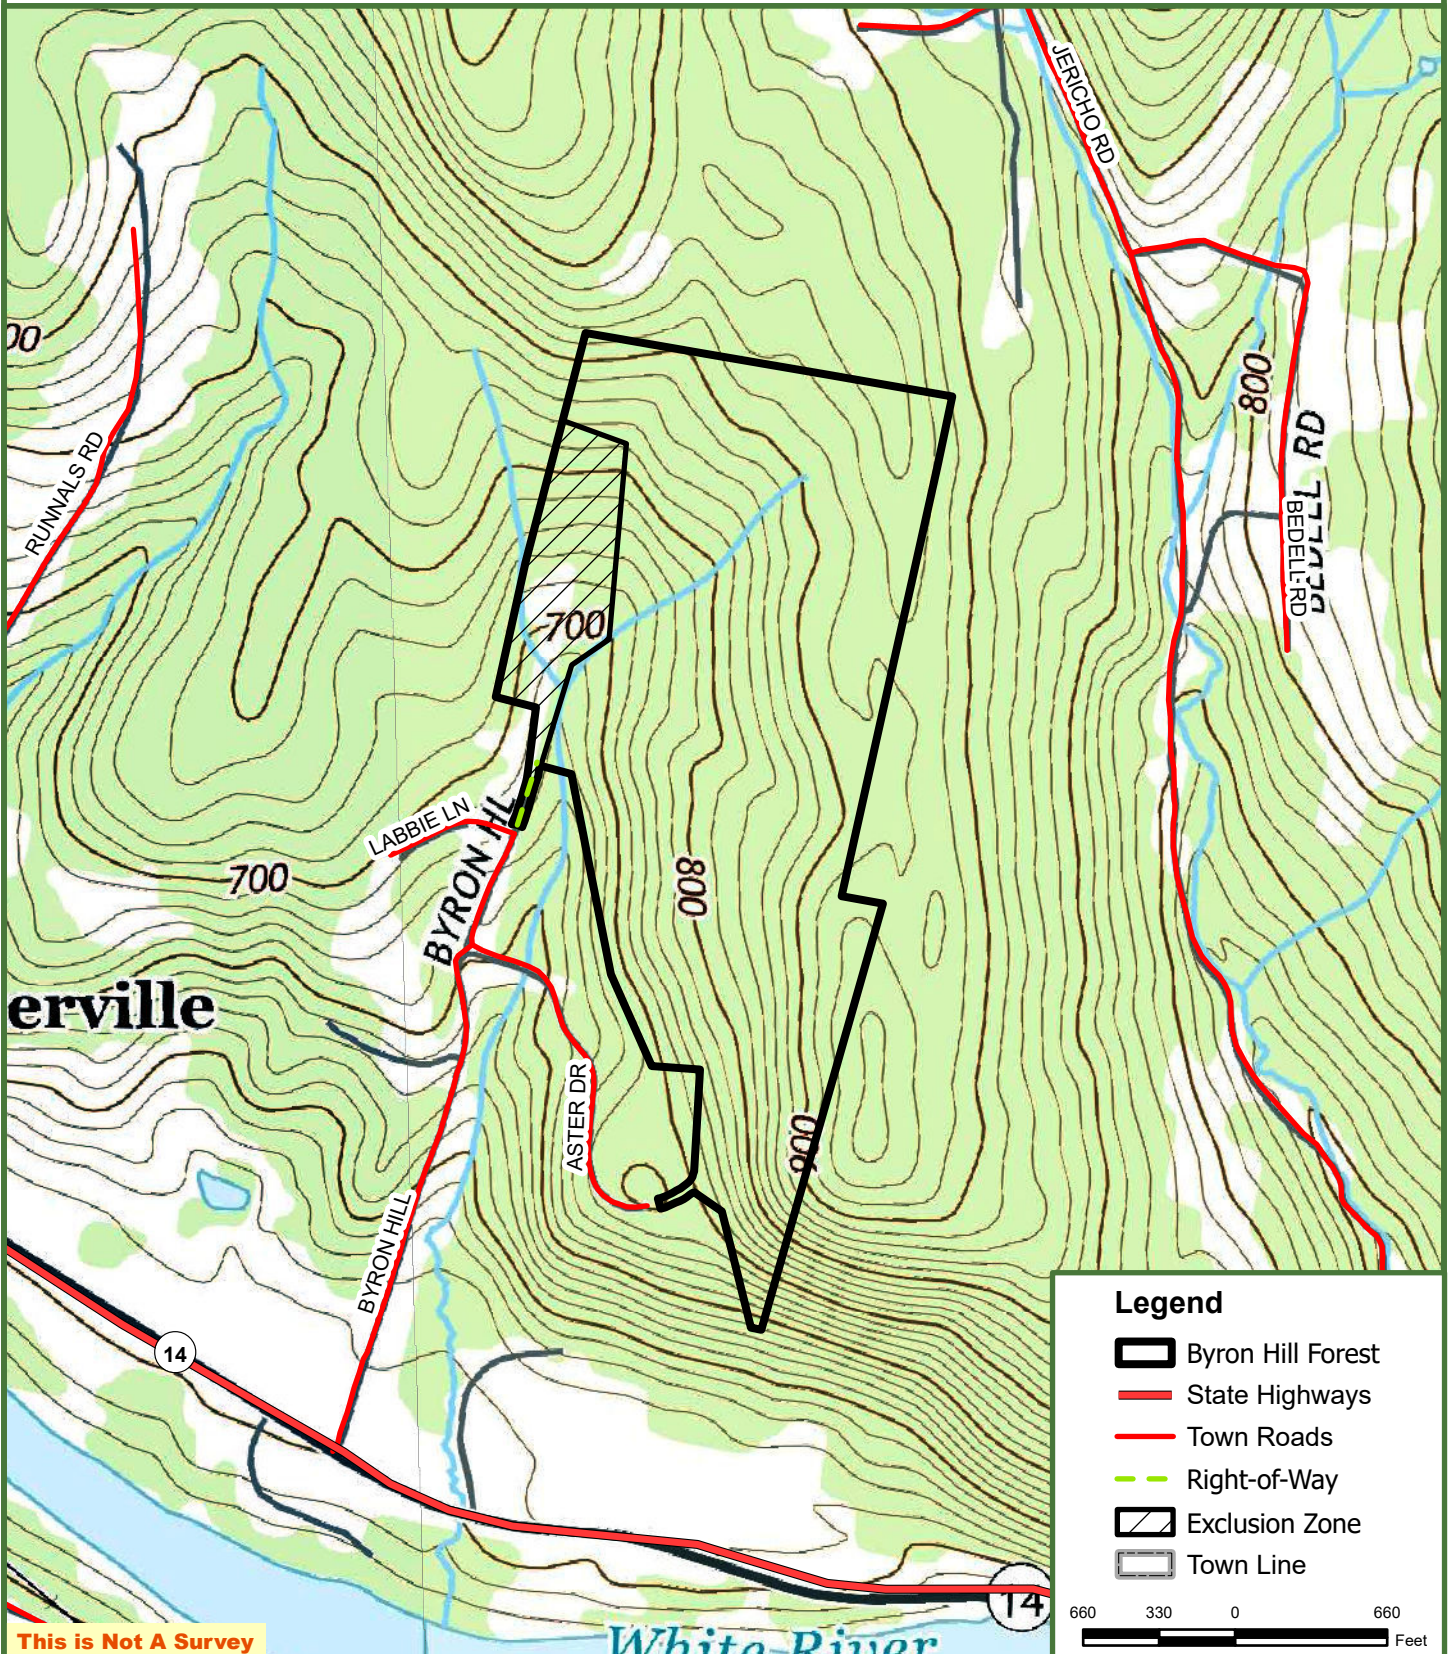

Byron Hill Forest

105.7 Grand List Acres
Hartford, Windsor County, Vermont

This is Not A Survey

Map produced from the best available information including VCGI town tax maps polygon, hand held GPS data, aerial photography and reference information obtained from publicly available GIS sources. Boundary lines portrayed on this map are approximate and could be different than the actual location of boundaries found in the field. Map is not a survey.