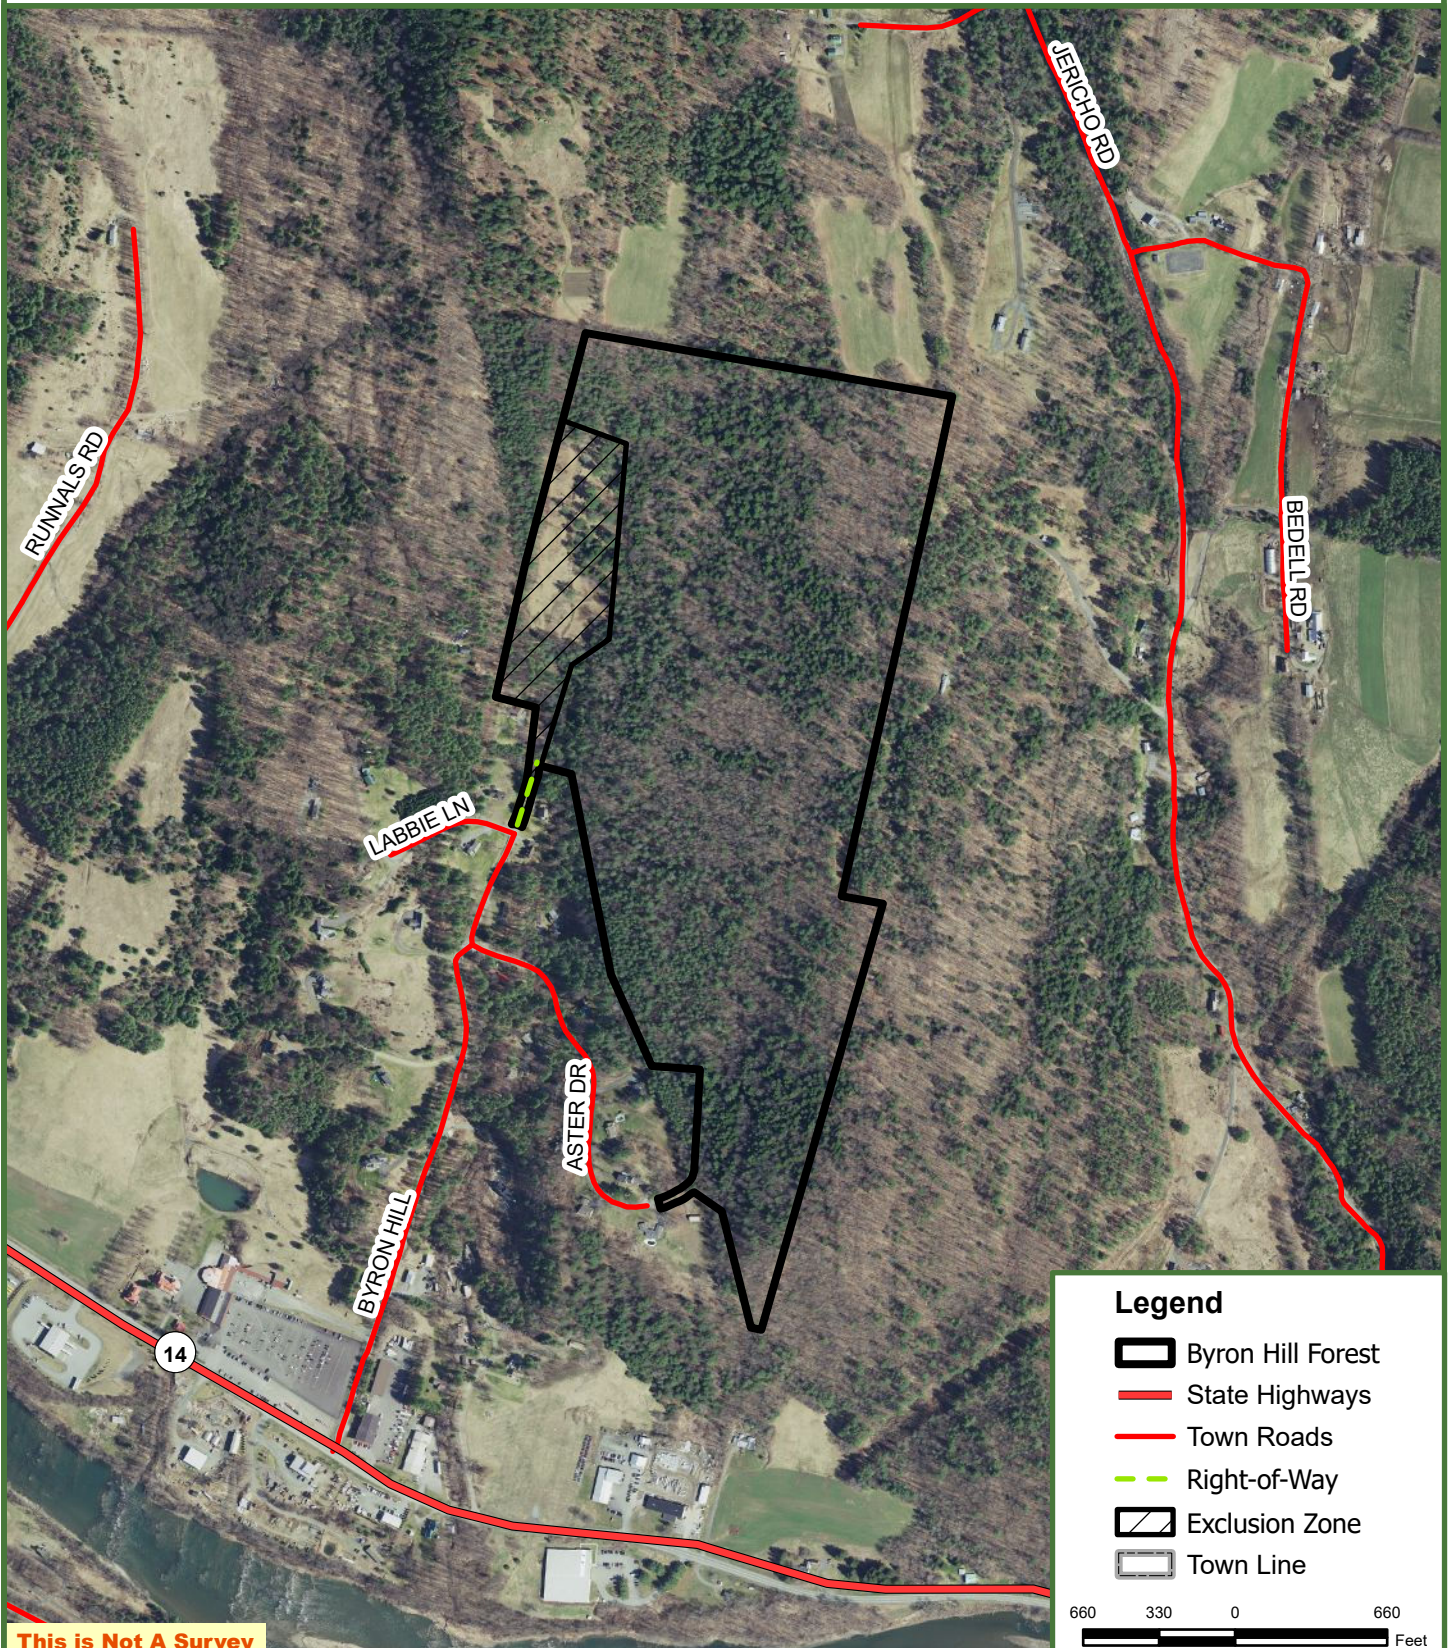

Byron Hill Forest

105.7 Grand List Acres
Hartford, Windsor County, Vermont

This is Not A Survey

Map produced from the best available information including VCGI town tax maps polygon, hand held GPS data, aerial photography and reference information obtained from publicly available GIS sources. Boundary lines portrayed on this map are approximate and could be different than the actual location of boundaries found in the field. Map is not a survey.