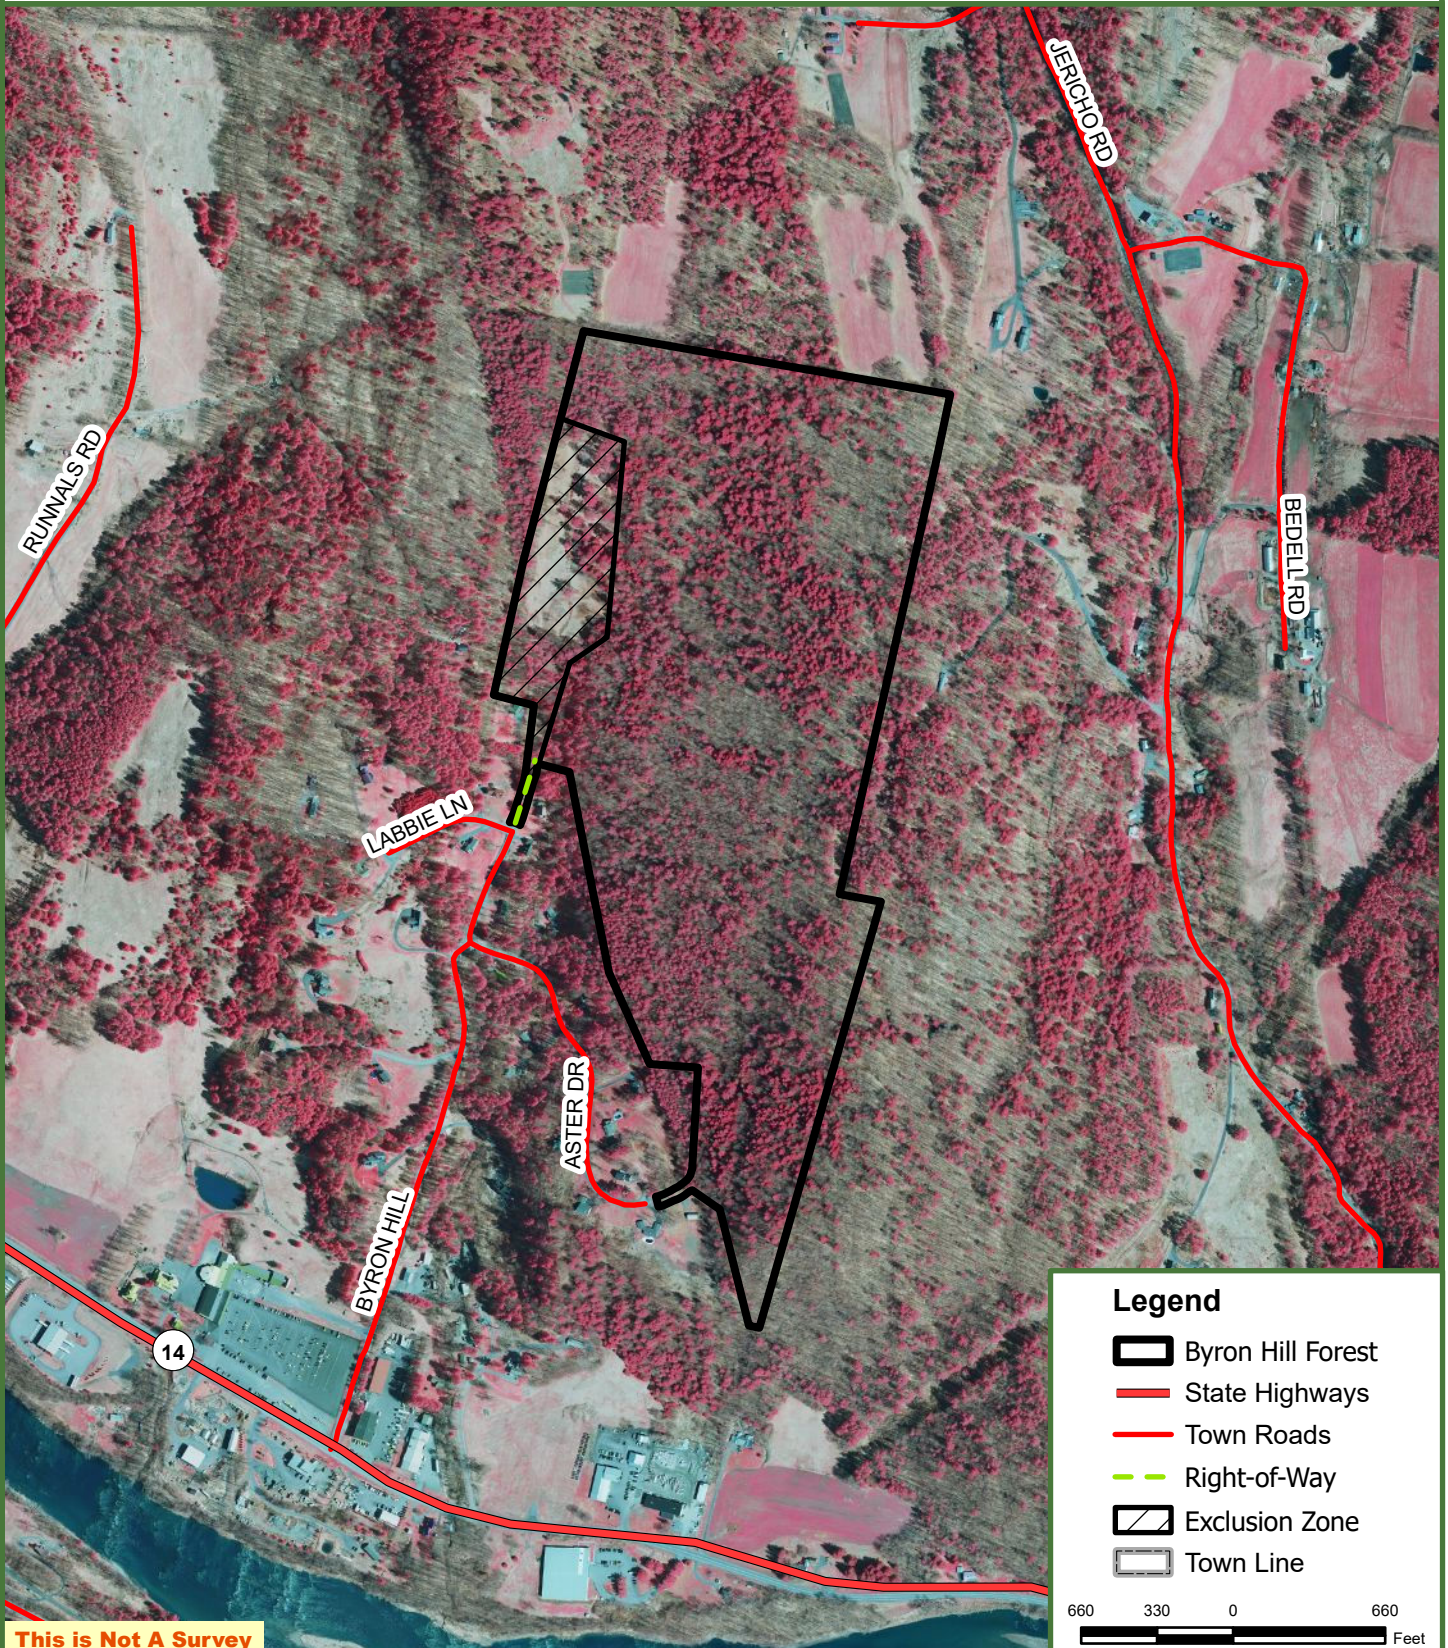

# Byron Hill Forest

105.7 Grand List Acres  
Hartford, Windsor County, Vermont

**This is Not A Survey**

Map produced from the best available information including VCGI town tax maps polygon, hand held GPS data, aerial photography and reference information obtained from publicly available GIS sources. Boundary lines portrayed on this map are approximate and could be different than the actual location of boundaries found in the field. Map is not a survey.