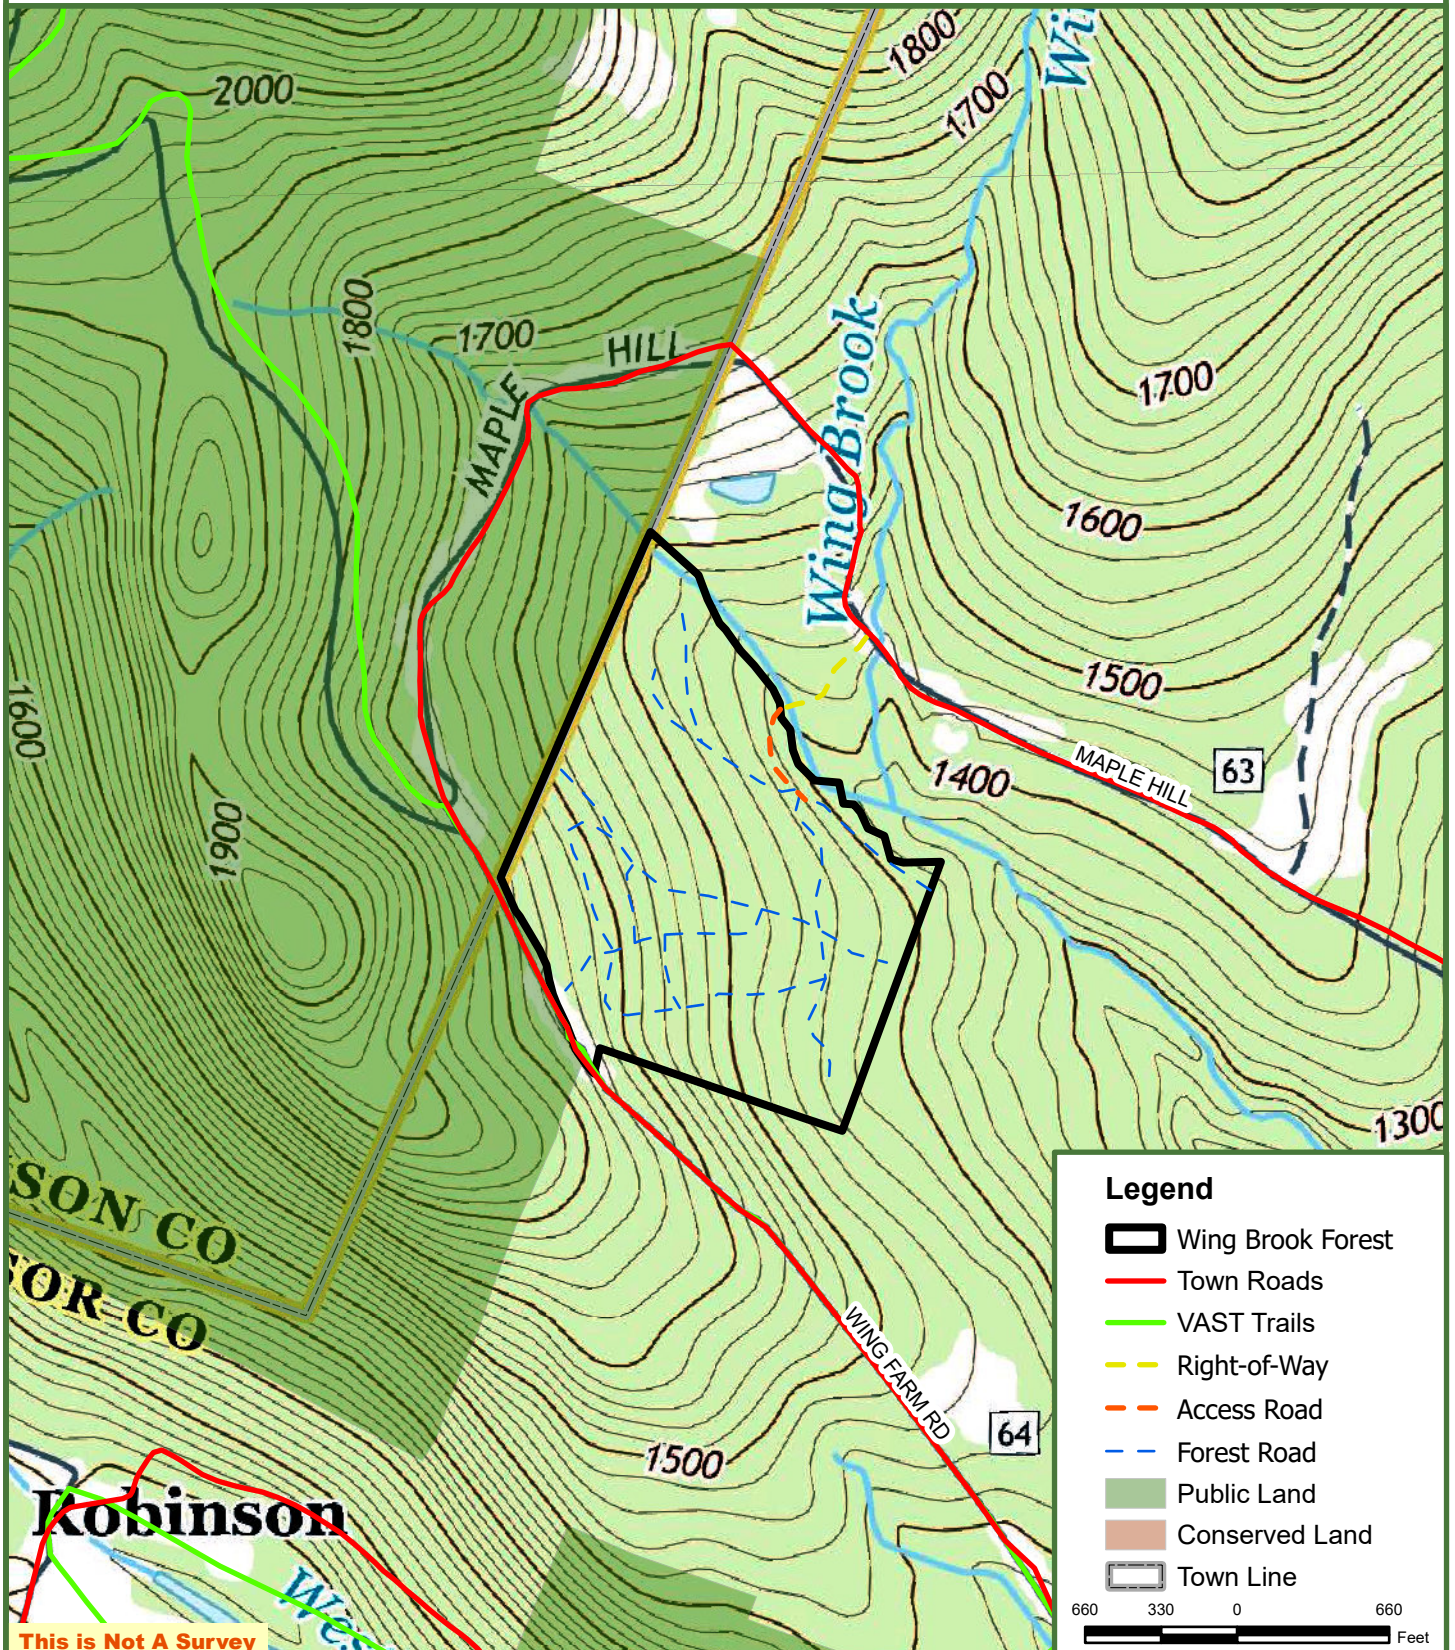

Wing Brook Forest

60.3 Grand List Acres
Rochester, Windsor County, Vermont

This is Not A Survey

Map produced from the best available information including VCGI town tax maps polygon, hand held GPS data, aerial photography and reference information obtained from publicly available GIS sources. Boundary lines portrayed on this map are approximate and could be different than the actual location of boundaries found in the field. Map is not a survey.