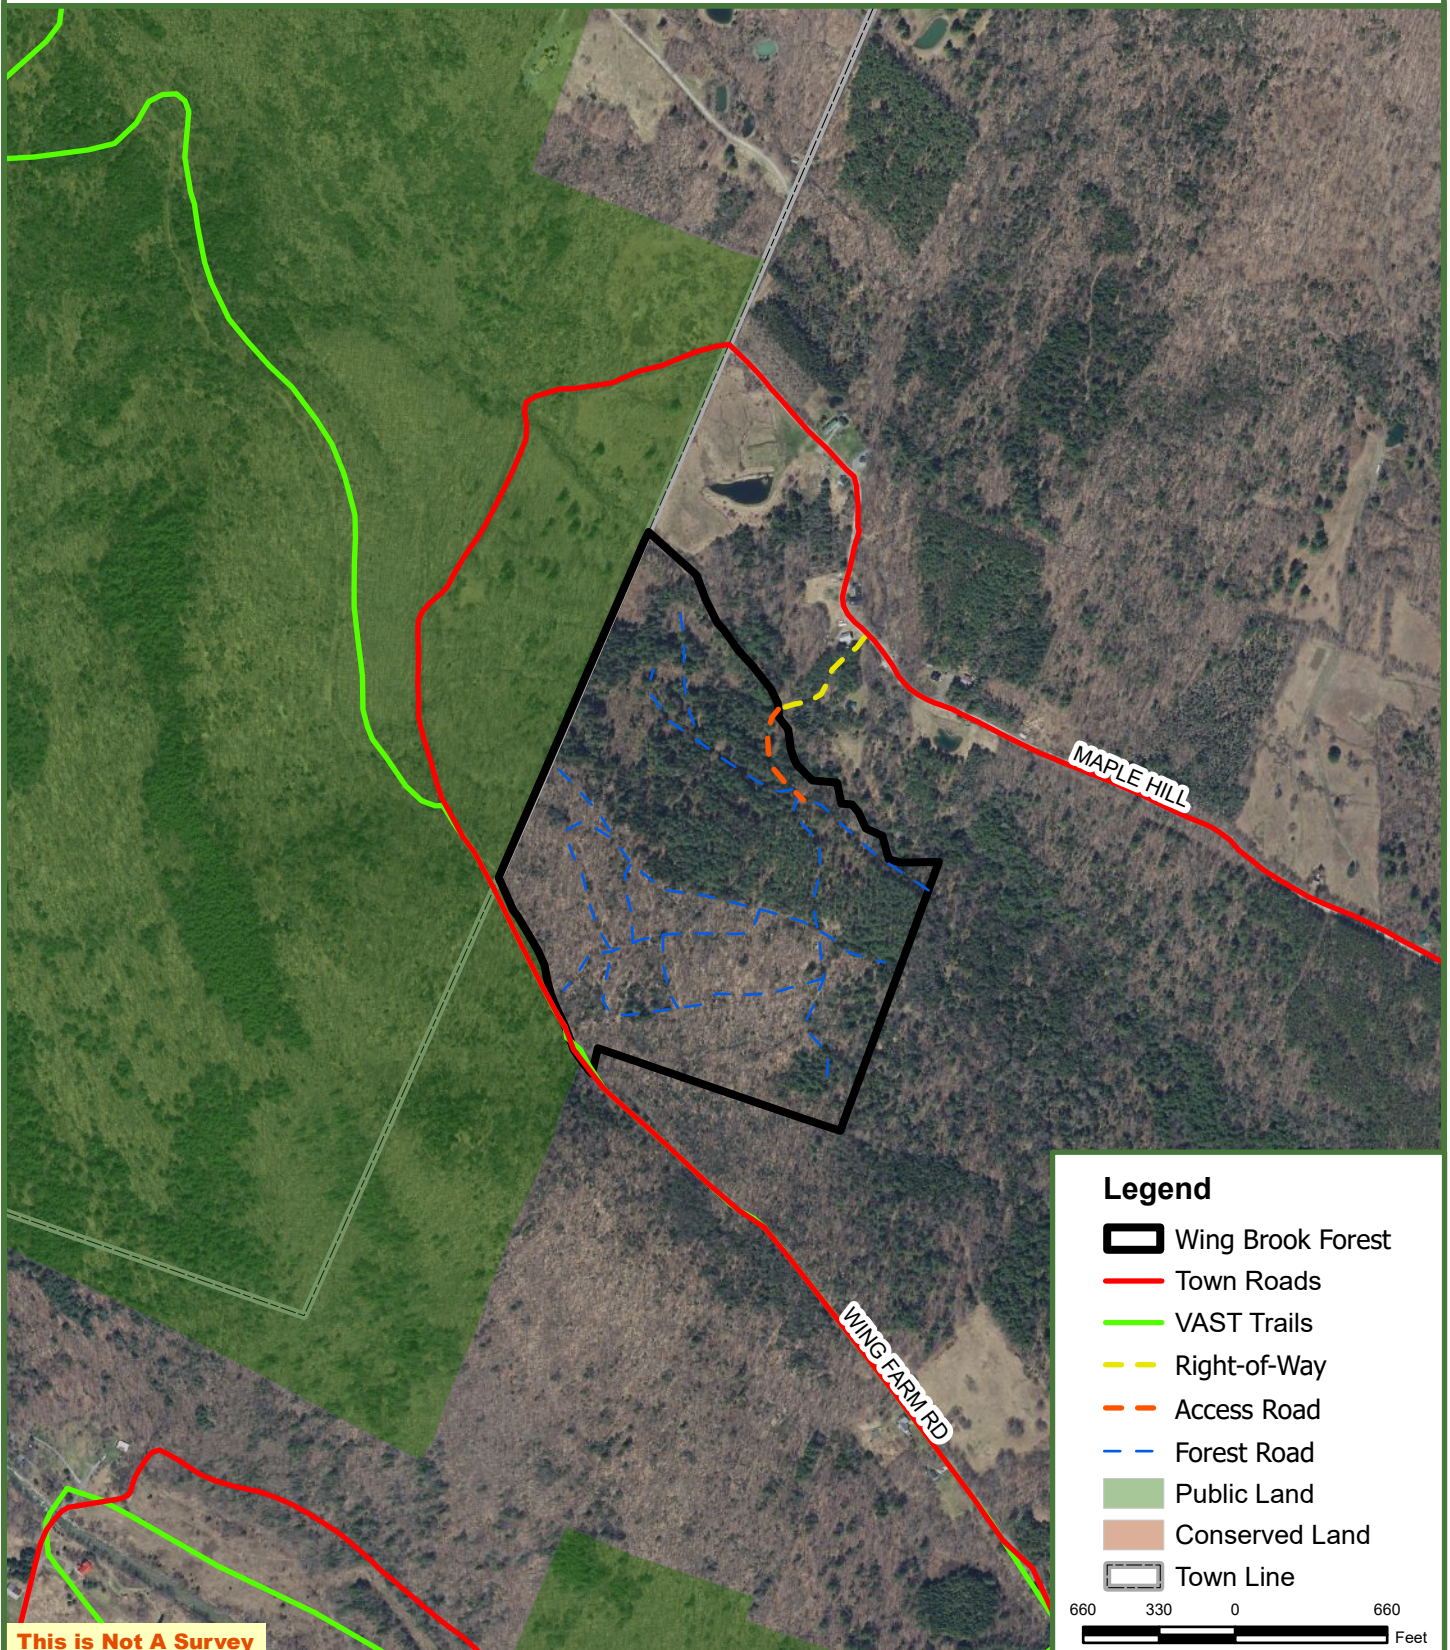

# Wing Brook Forest

60.3 Grand List Acres  
Rochester, Windsor County, Vermont

### Legend

- Wing Brook Forest
- Town Roads
- VAST Trails
- Right-of-Way
- Access Road
- Forest Road
- Public Land
- Conserved Land
- Town Line

660 330 0 660  
Feet

This is Not A Survey

Map produced from the best available information including VCGI town tax maps polygon, hand held GPS data, aerial photography and reference information obtained from publicly available GIS sources. Boundary lines portrayed on this map are approximate and could be different than the actual location of boundaries found in the field. Map is not a survey.