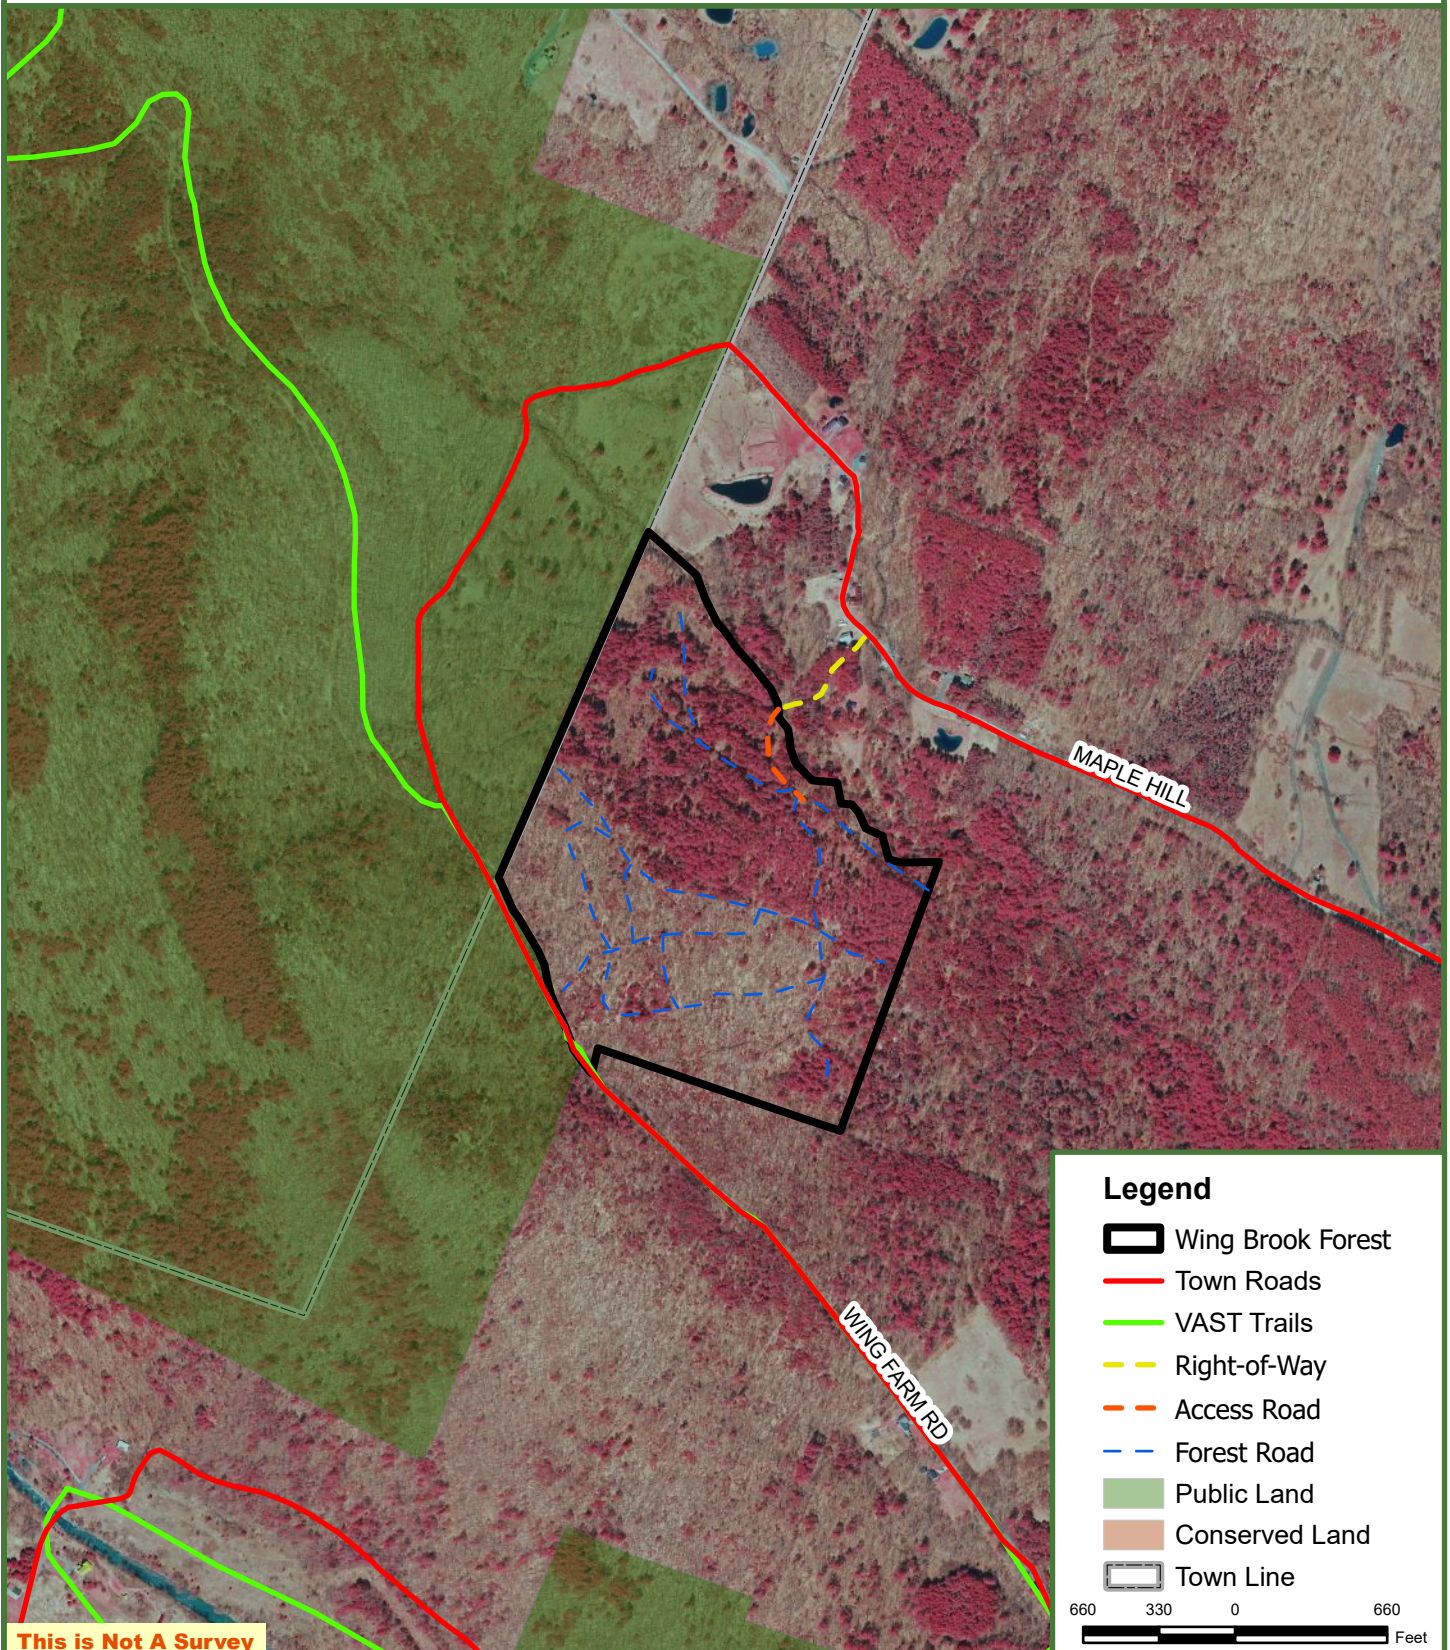

# Wing Brook Forest

60.3 Grand List Acres  
Rochester, Windsor County, Vermont

**This is Not A Survey**

Map produced from the best available information including VCGI town tax maps polygon, hand held GPS data, aerial photography and reference information obtained from publicly available GIS sources. Boundary lines portrayed on this map are approximate and could be different than the actual location of boundaries found in the field. Map is not a survey.