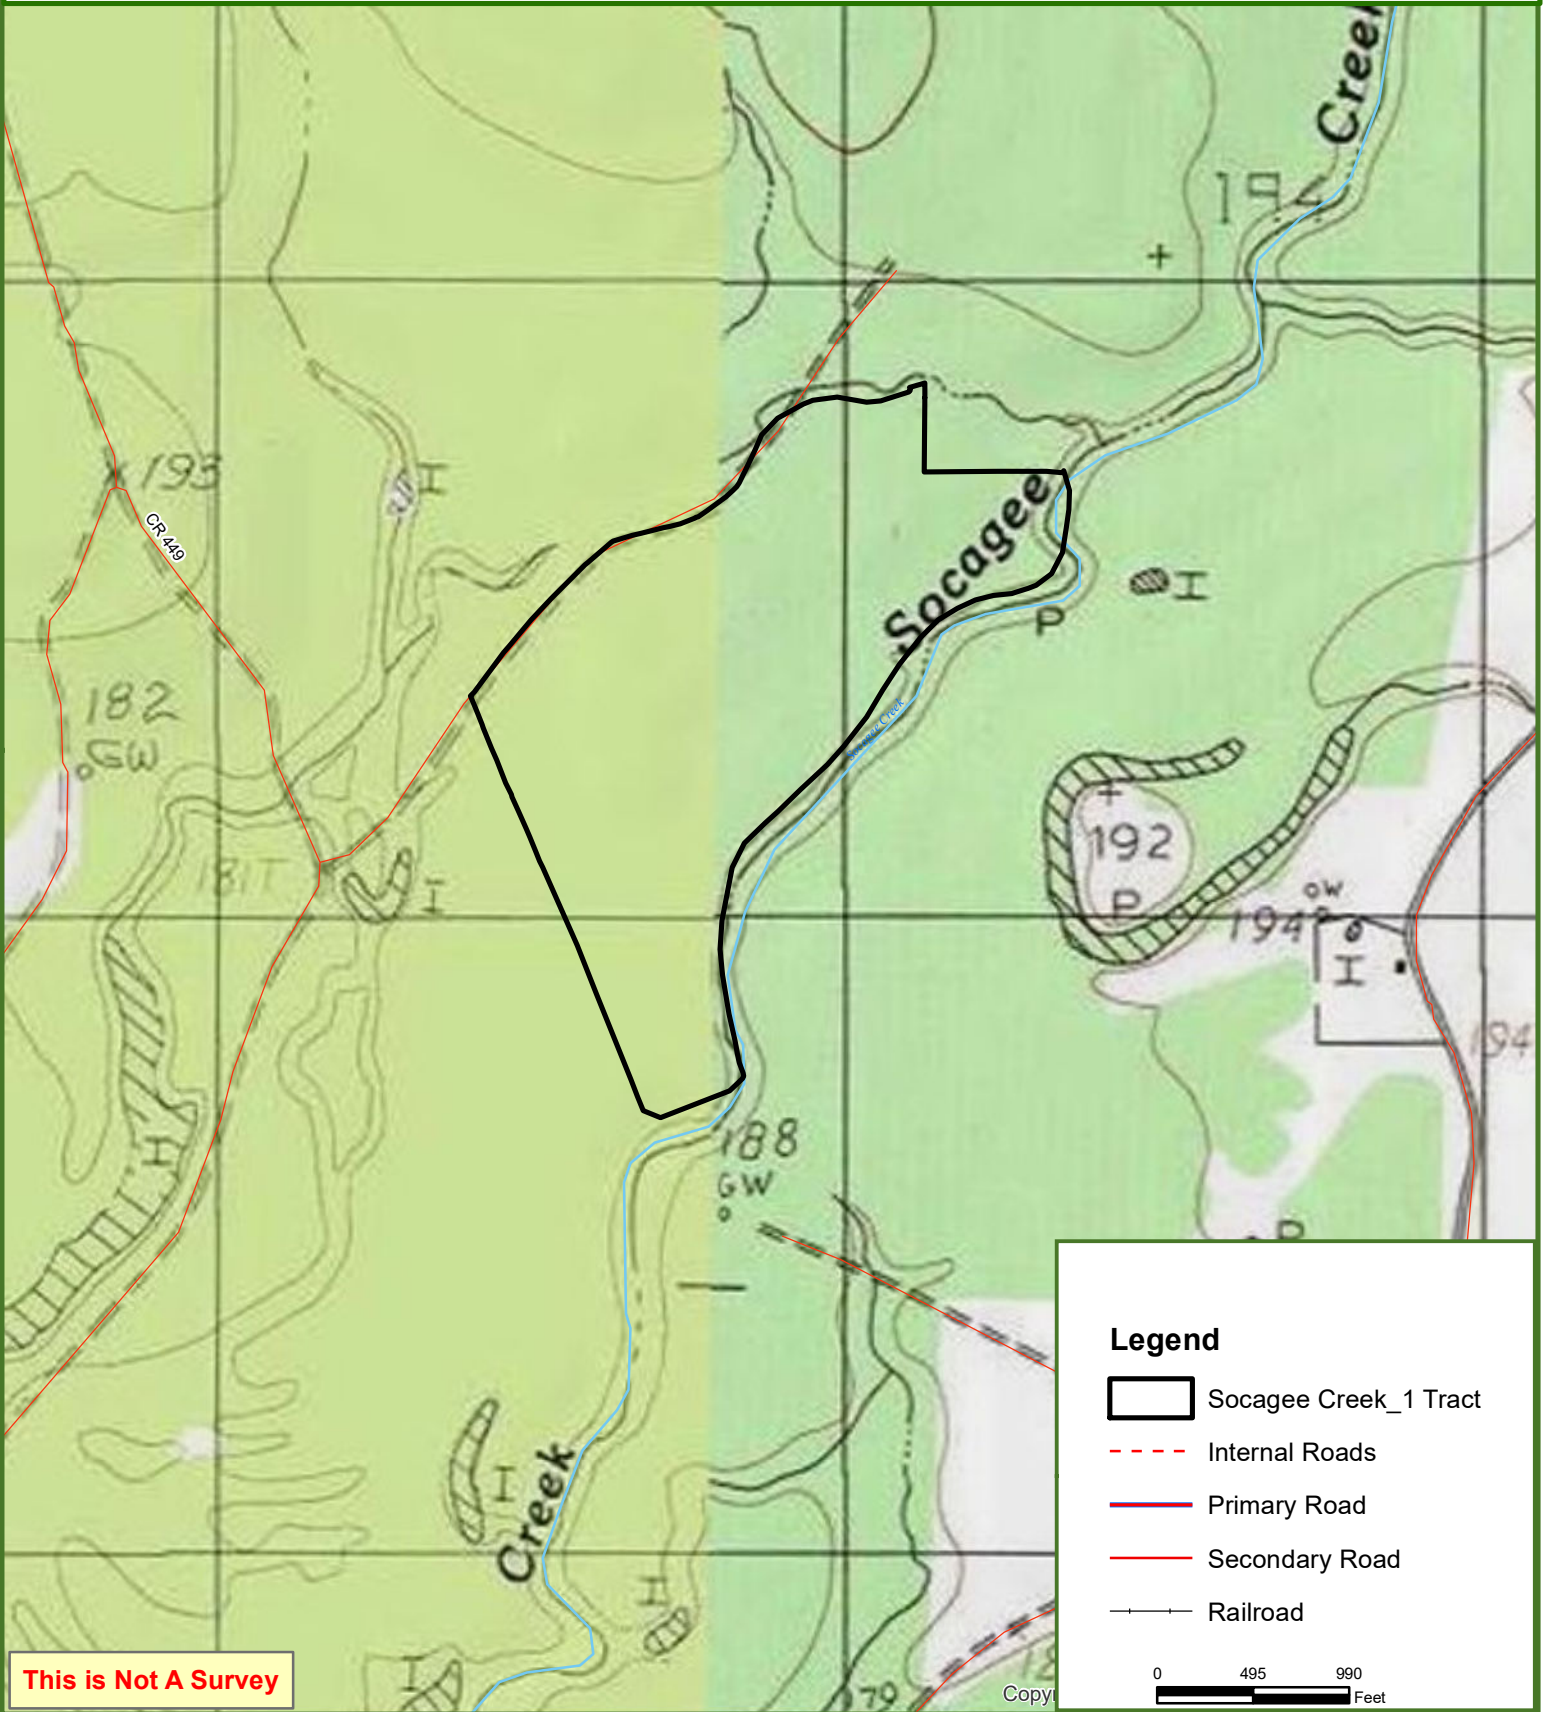

Socagee Creek_1 Tract

Panola County, TX

114.00 ± Acres

This is Not A Survey

This map was produced from information supplied by the seller and the use of aerial photography. The boundary lines portrayed on this map are approximate and could be different than the actual location of the boundaries found in the field.