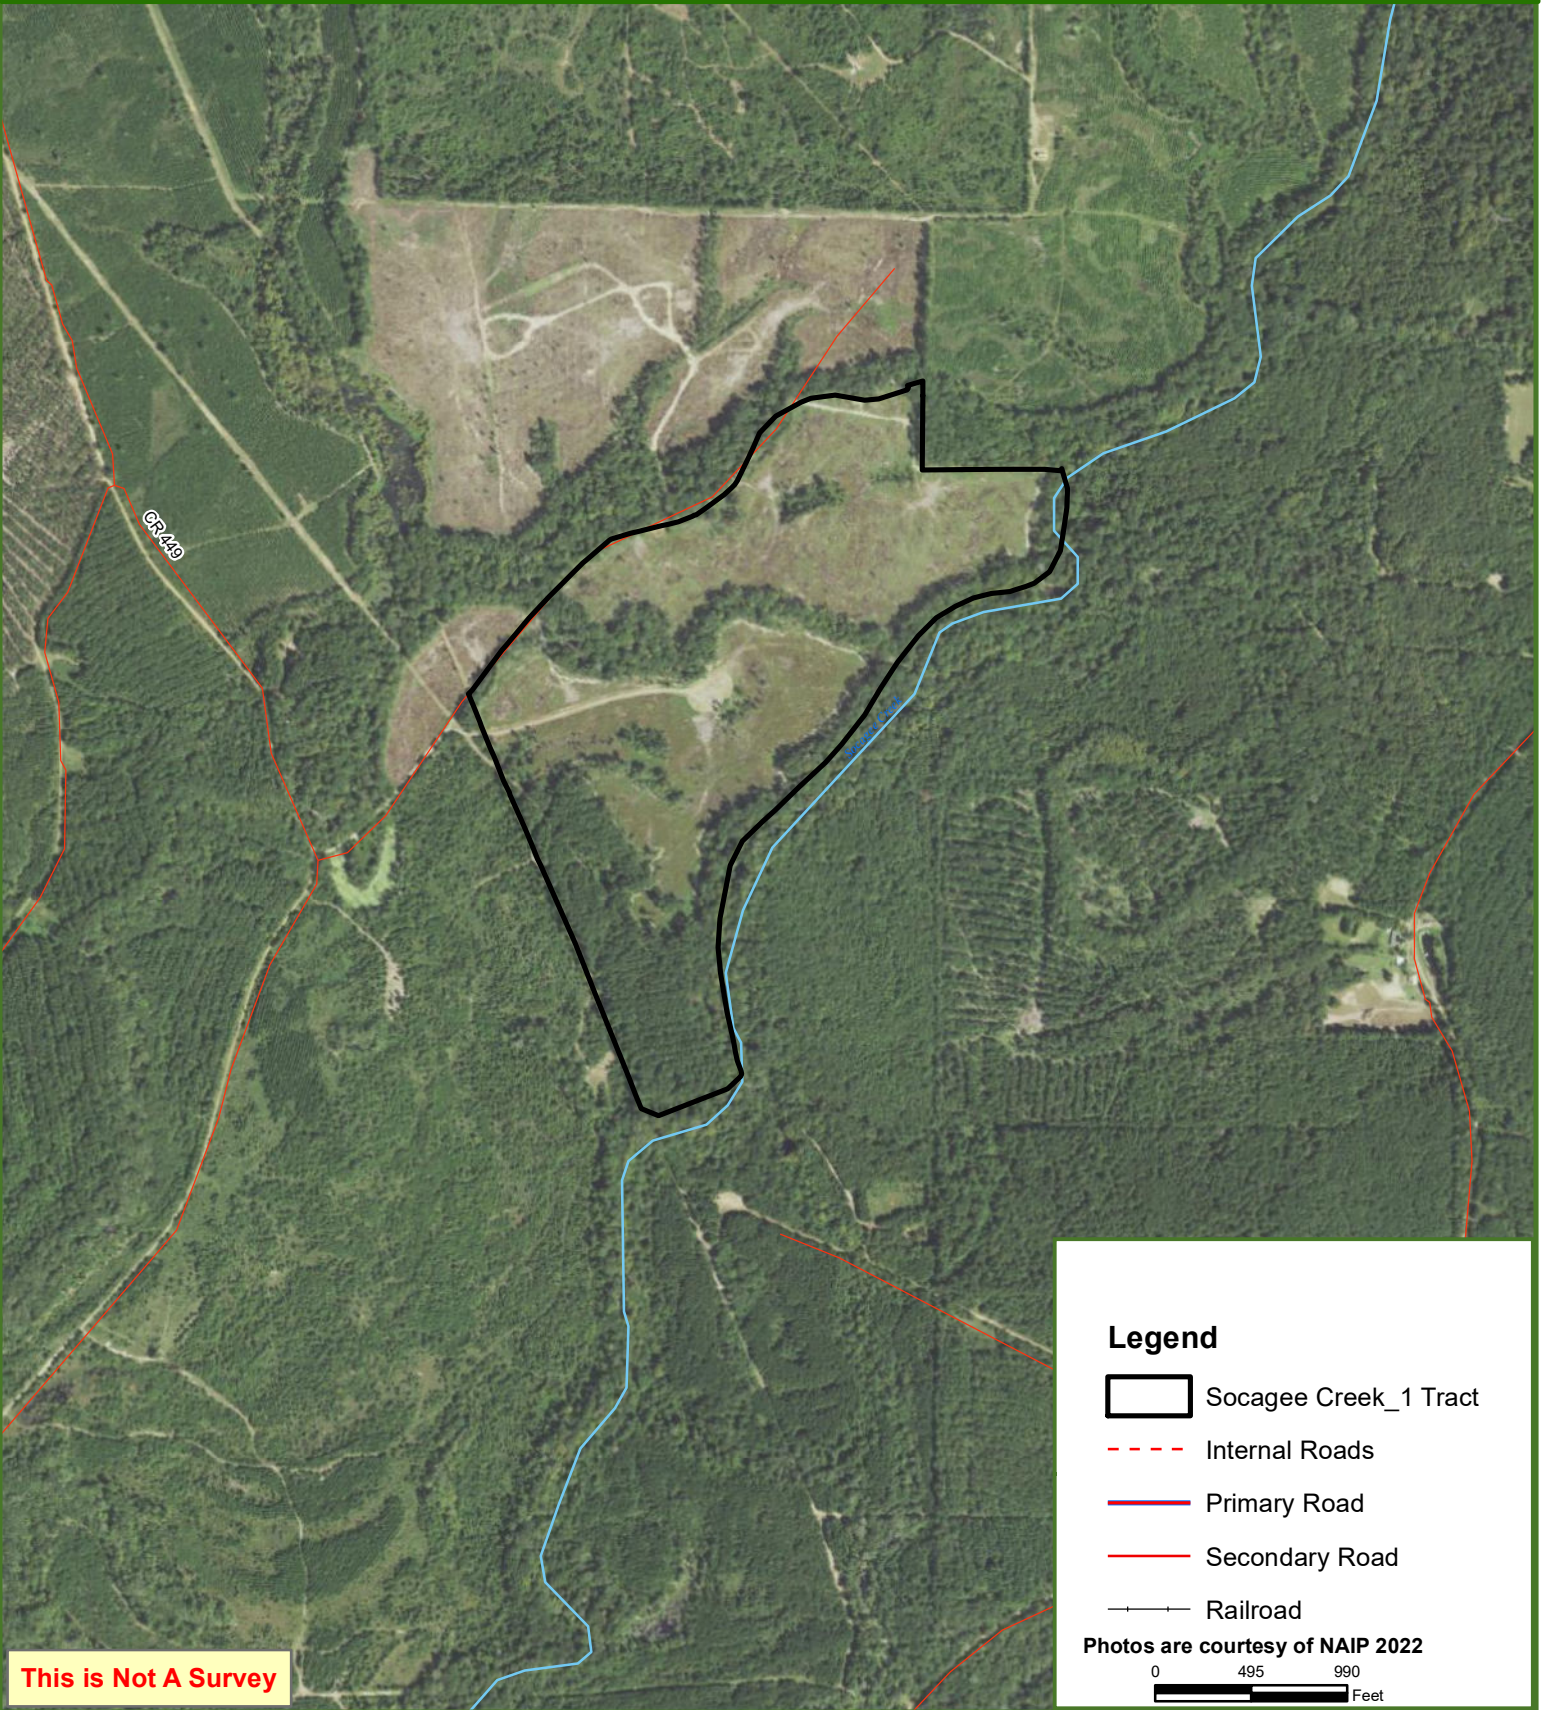

Socagee Creek_1 Tract

Panola County, TX

114.00 ± Acres

Legend

-  Socagee Creek_1 Tract
-  Internal Roads
-  Primary Road
-  Secondary Road
-  Railroad

Photos are courtesy of NAIP 2022

0 495 990
Feet

This is Not A Survey

This map was produced from information supplied by the seller and the use of aerial photography. The boundary lines portrayed on this map are approximate and could be different than the actual location of the boundaries found in the field.