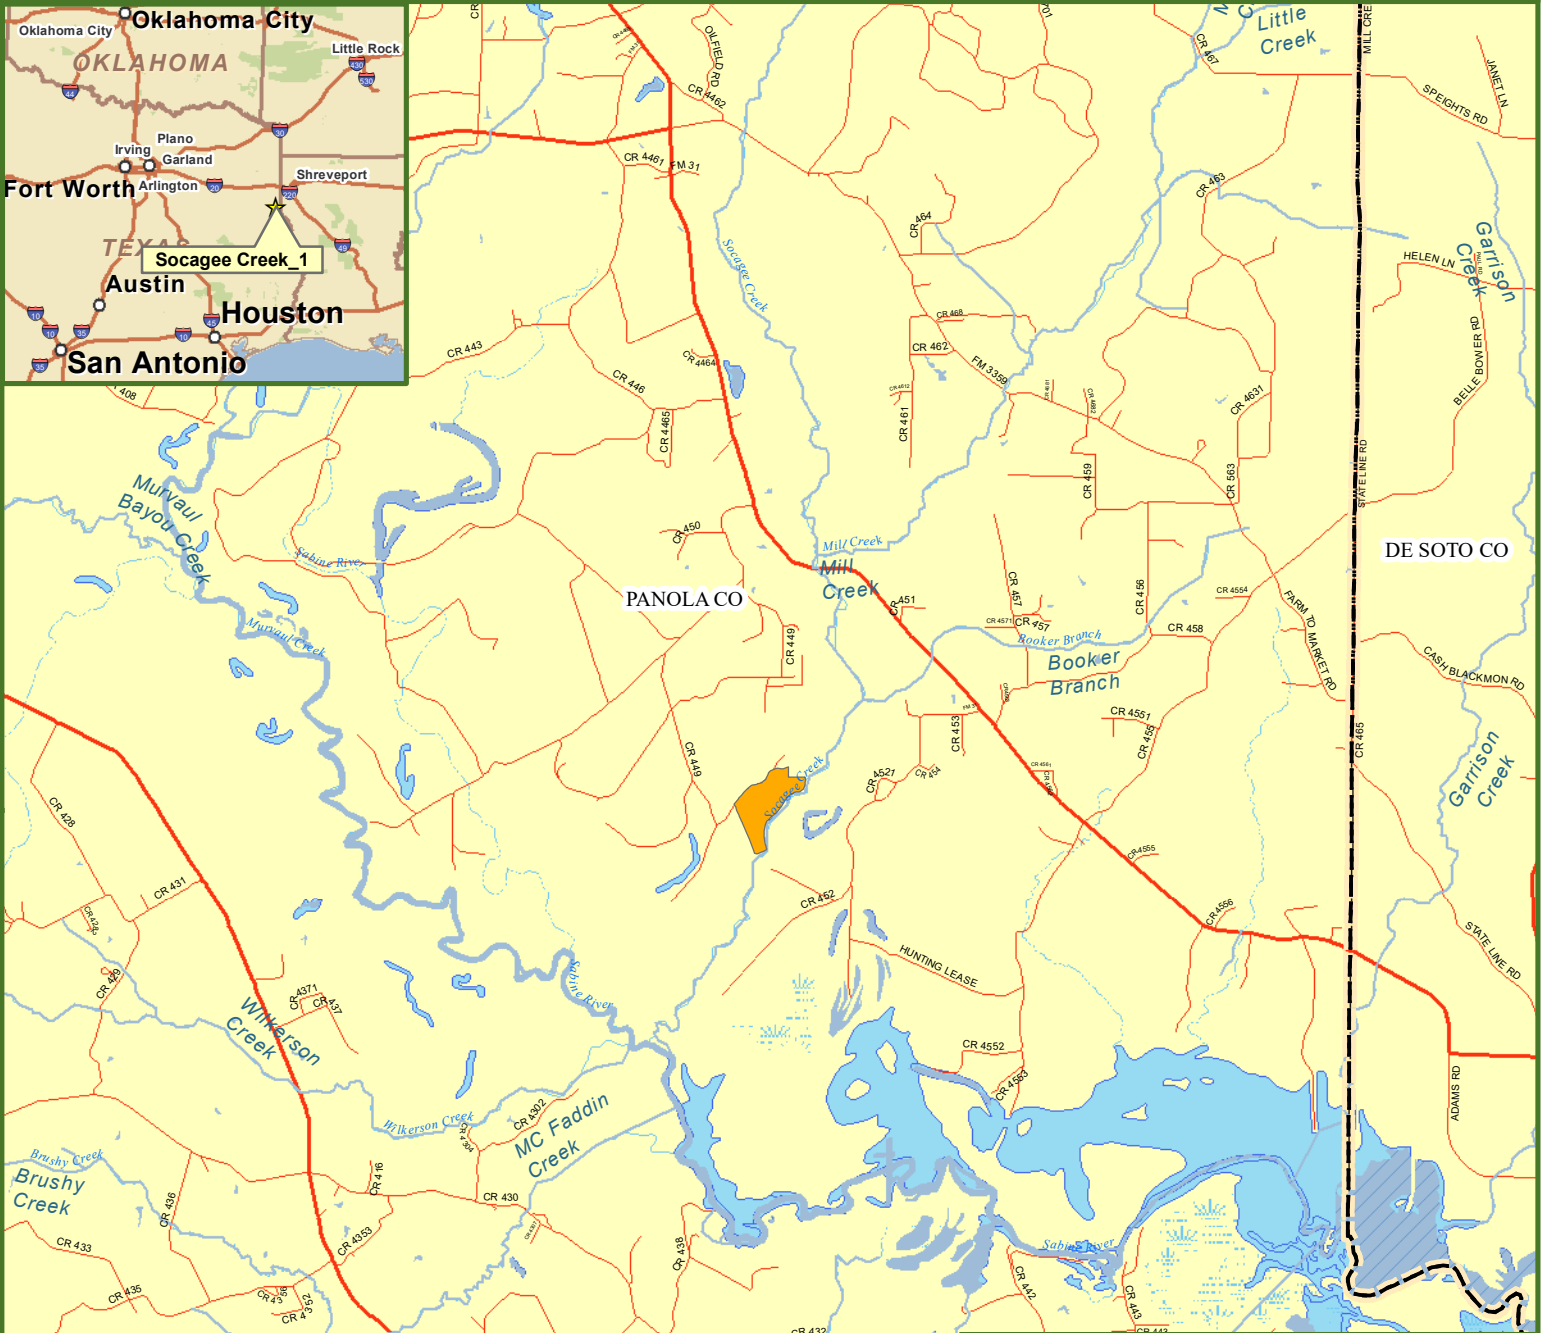

Locus Map Socagee Creek_1 Tract Panola County, TX 114.00 ± Acres

Legend

-  Socagee Creek_1 Tract
-  Railroads
-  Secondary State or County Hwy
-  Primary US or State Hwy
-  Primary Limited Access or Interstate
-  Counties

0 0.5 1 1.5 2 Miles