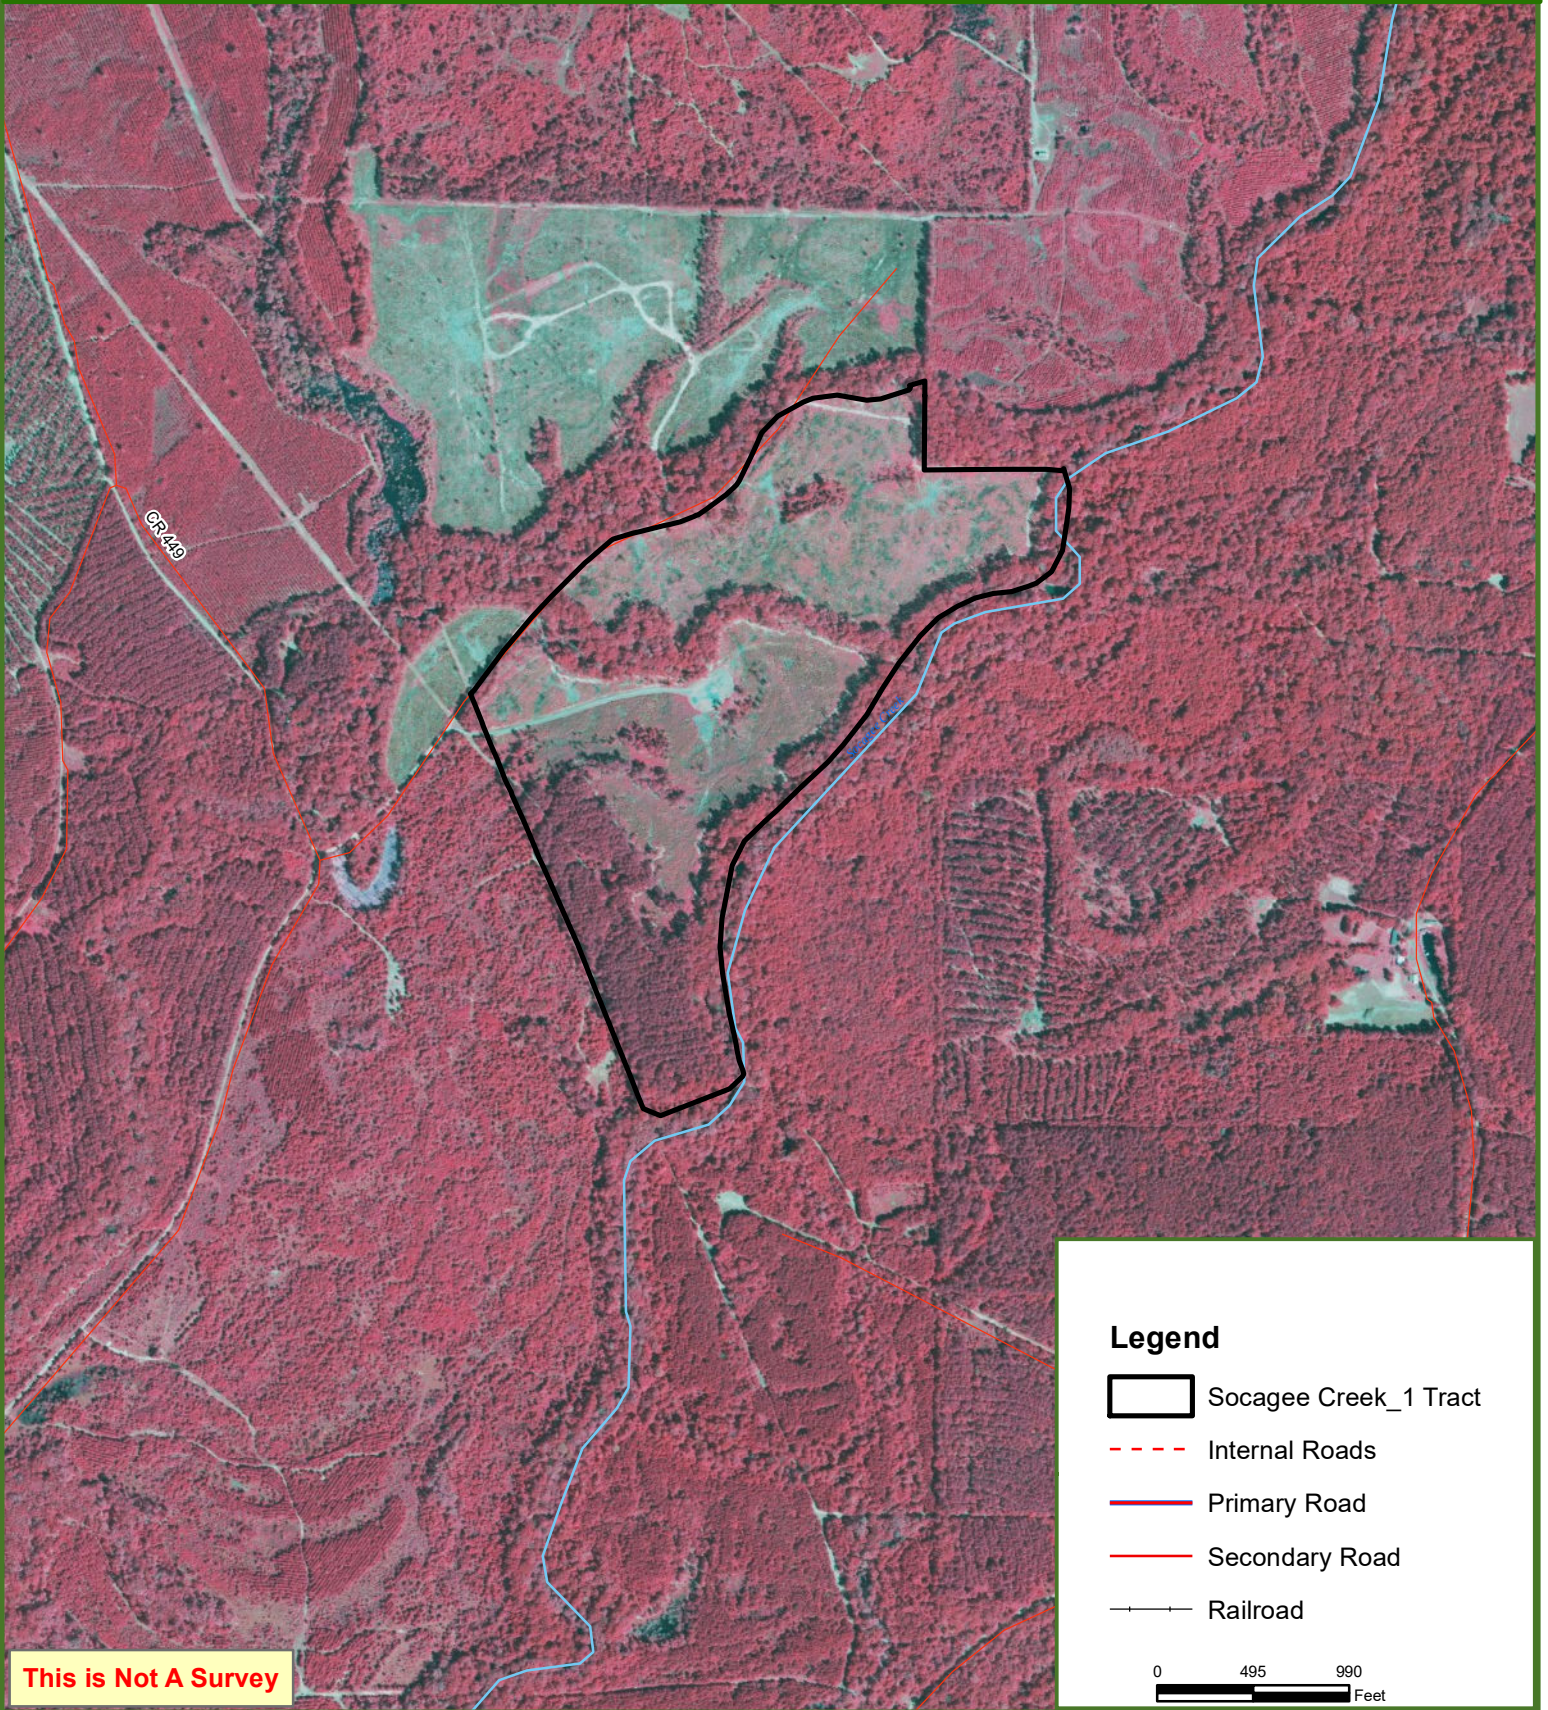

# Socagee Creek\_1 Tract

## Panola County, TX

114.00 ± Acres

This map was produced from information supplied by the seller and the use of aerial photography. The boundary lines portrayed on this map are approximate and could be different than the actual location of the boundaries found in the field.