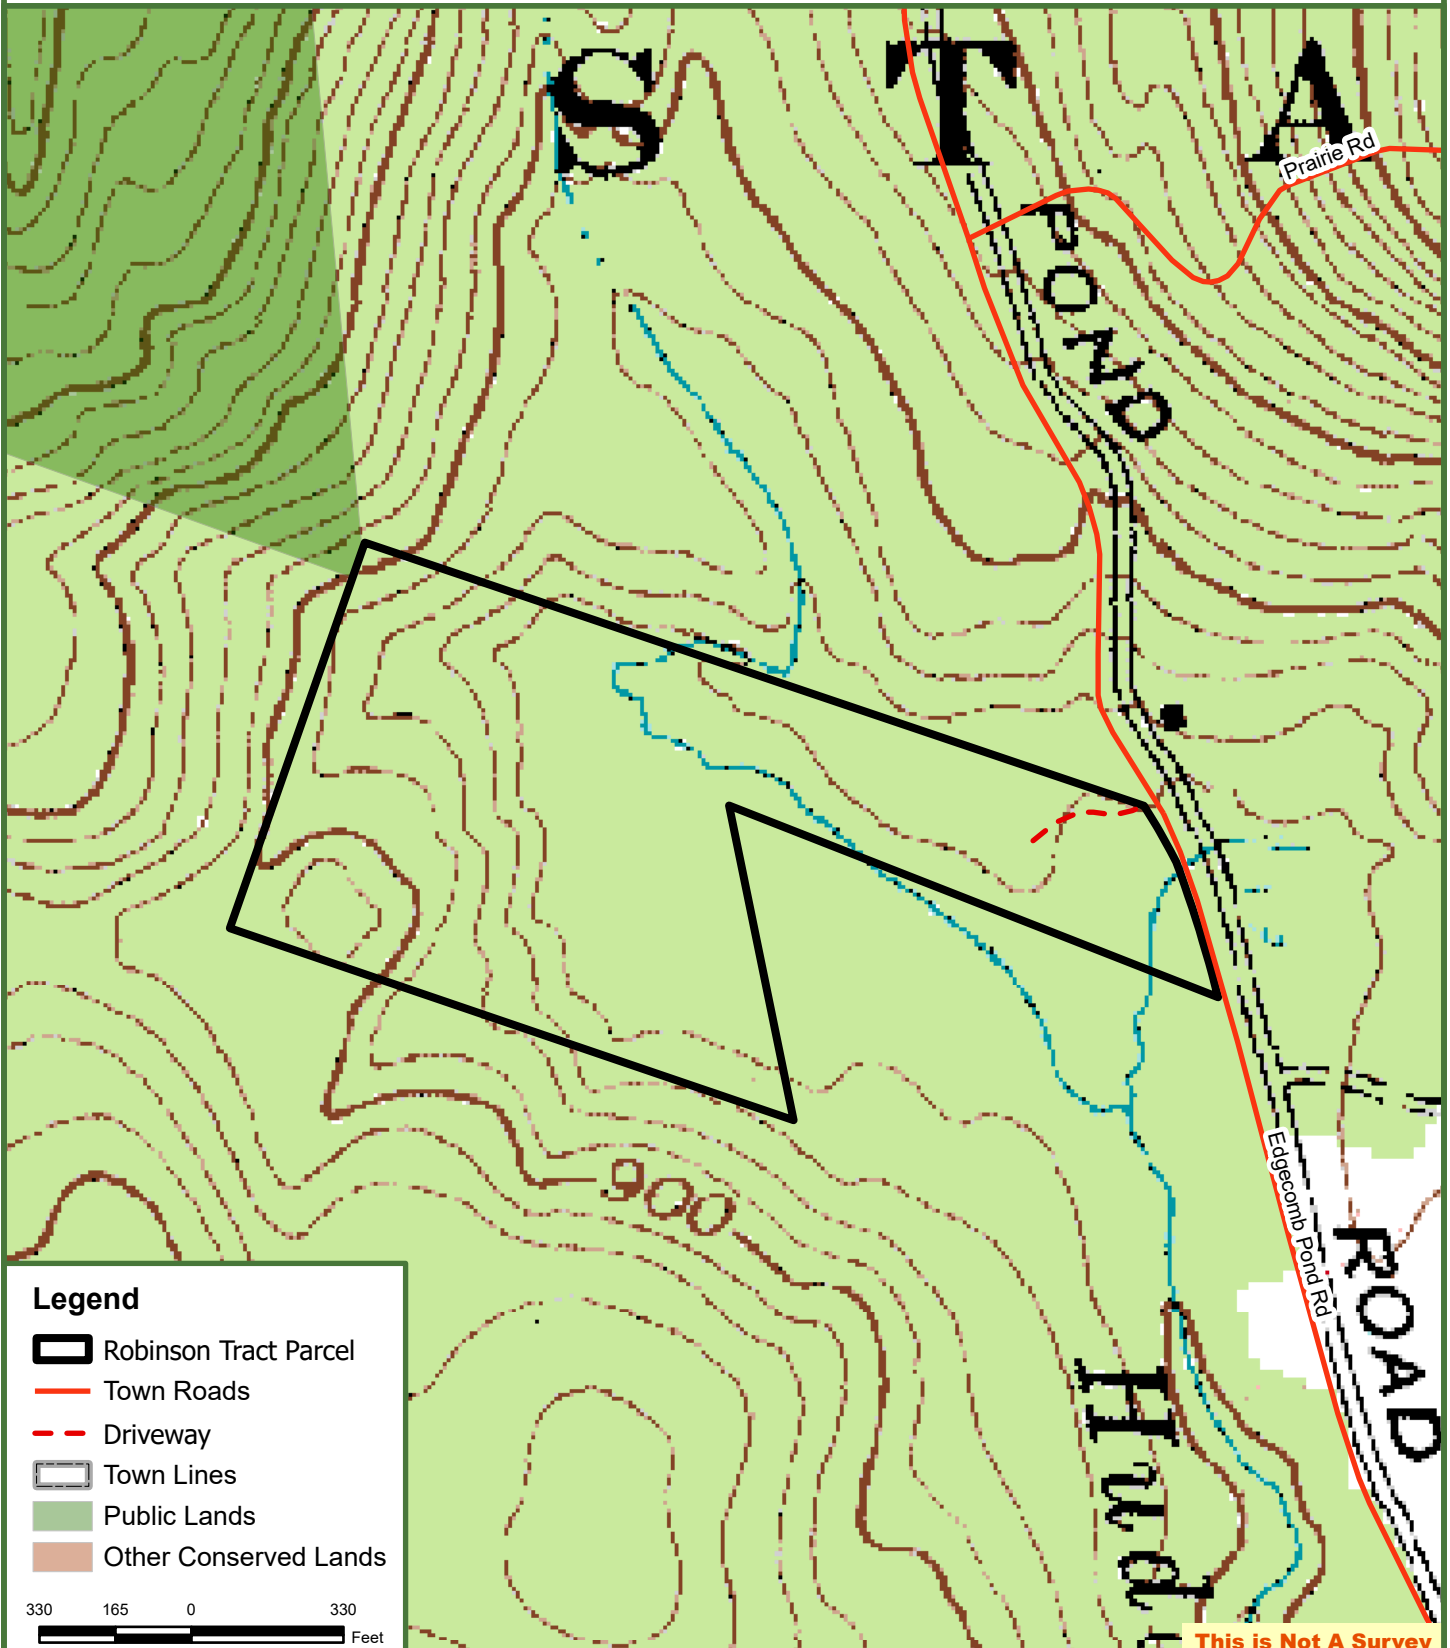

# Robinson Tract Parcel

28.8 GIS Acres

Bolton, Warren County, New York

**Fountains  
Land**  
AN F&W COMPANY

## Legend

- Robinson Tract Parcel
- Town Roads
- Driveway
- Town Lines
- Public Lands
- Other Conserved Lands

330 165 0 330  
Feet

**This is Not A Survey**

Map produced from the best available information including town tax maps, hand held GPS data, aerial photography and reference information obtained from publicly available GIS sources, and the owner. Boundary lines portrayed on this map are approximate and could be different than the actual location of boundaries found in the field.