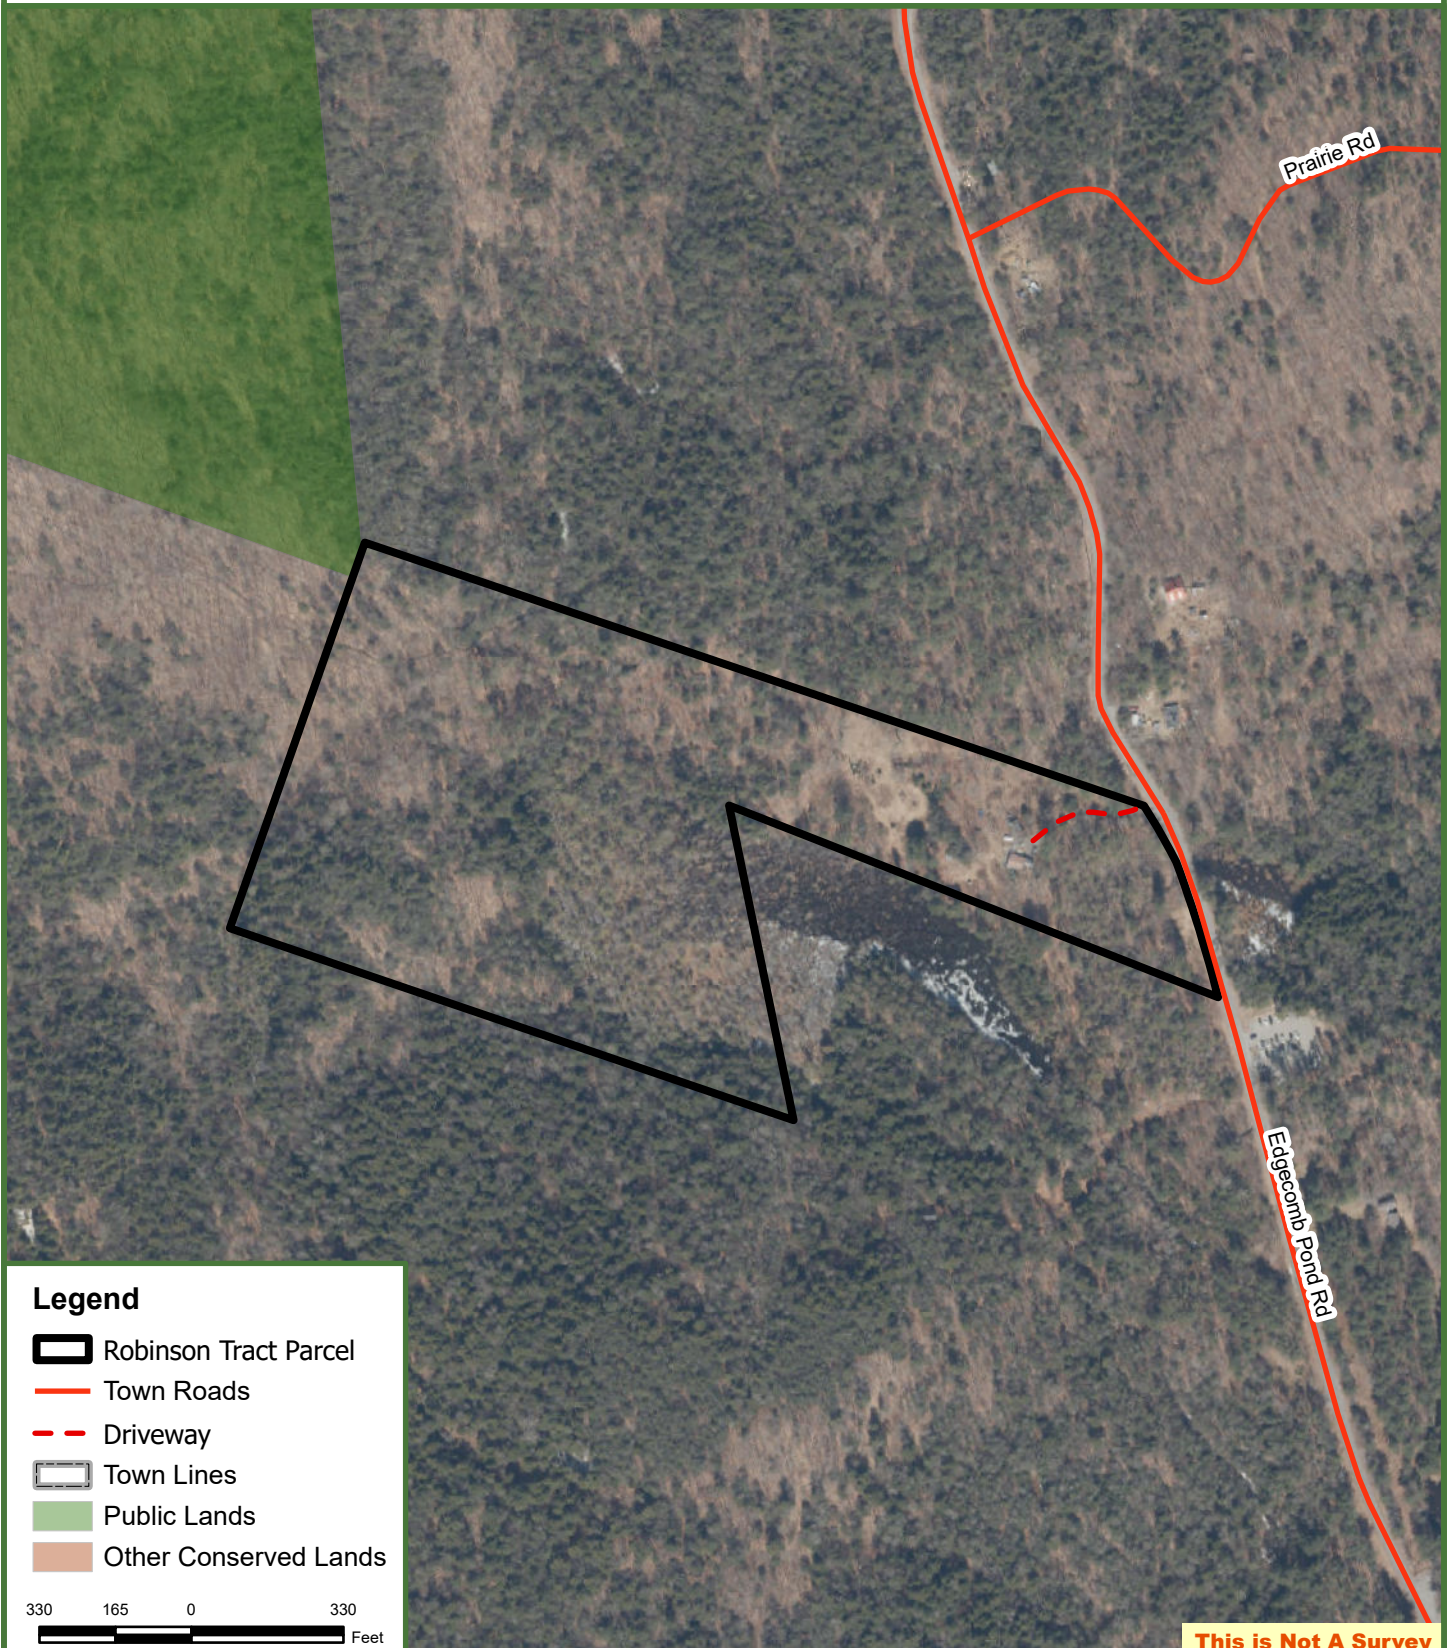

Robinson Tract Parcel

28.8 GIS Acres

Bolton, Warren County, New York

**Fountains
Land**
AN F&W COMPANY

Legend

- Robinson Tract Parcel
- Town Roads
- Driveway
- Town Lines
- Public Lands
- Other Conserved Lands

This is Not A Survey

Map produced from the best available information including town tax maps, hand held GPS data, aerial photography and reference information obtained from publicly available GIS sources, and the owner. Boundary lines portrayed on this map are approximate and could be different than the actual location of boundaries found in the field.