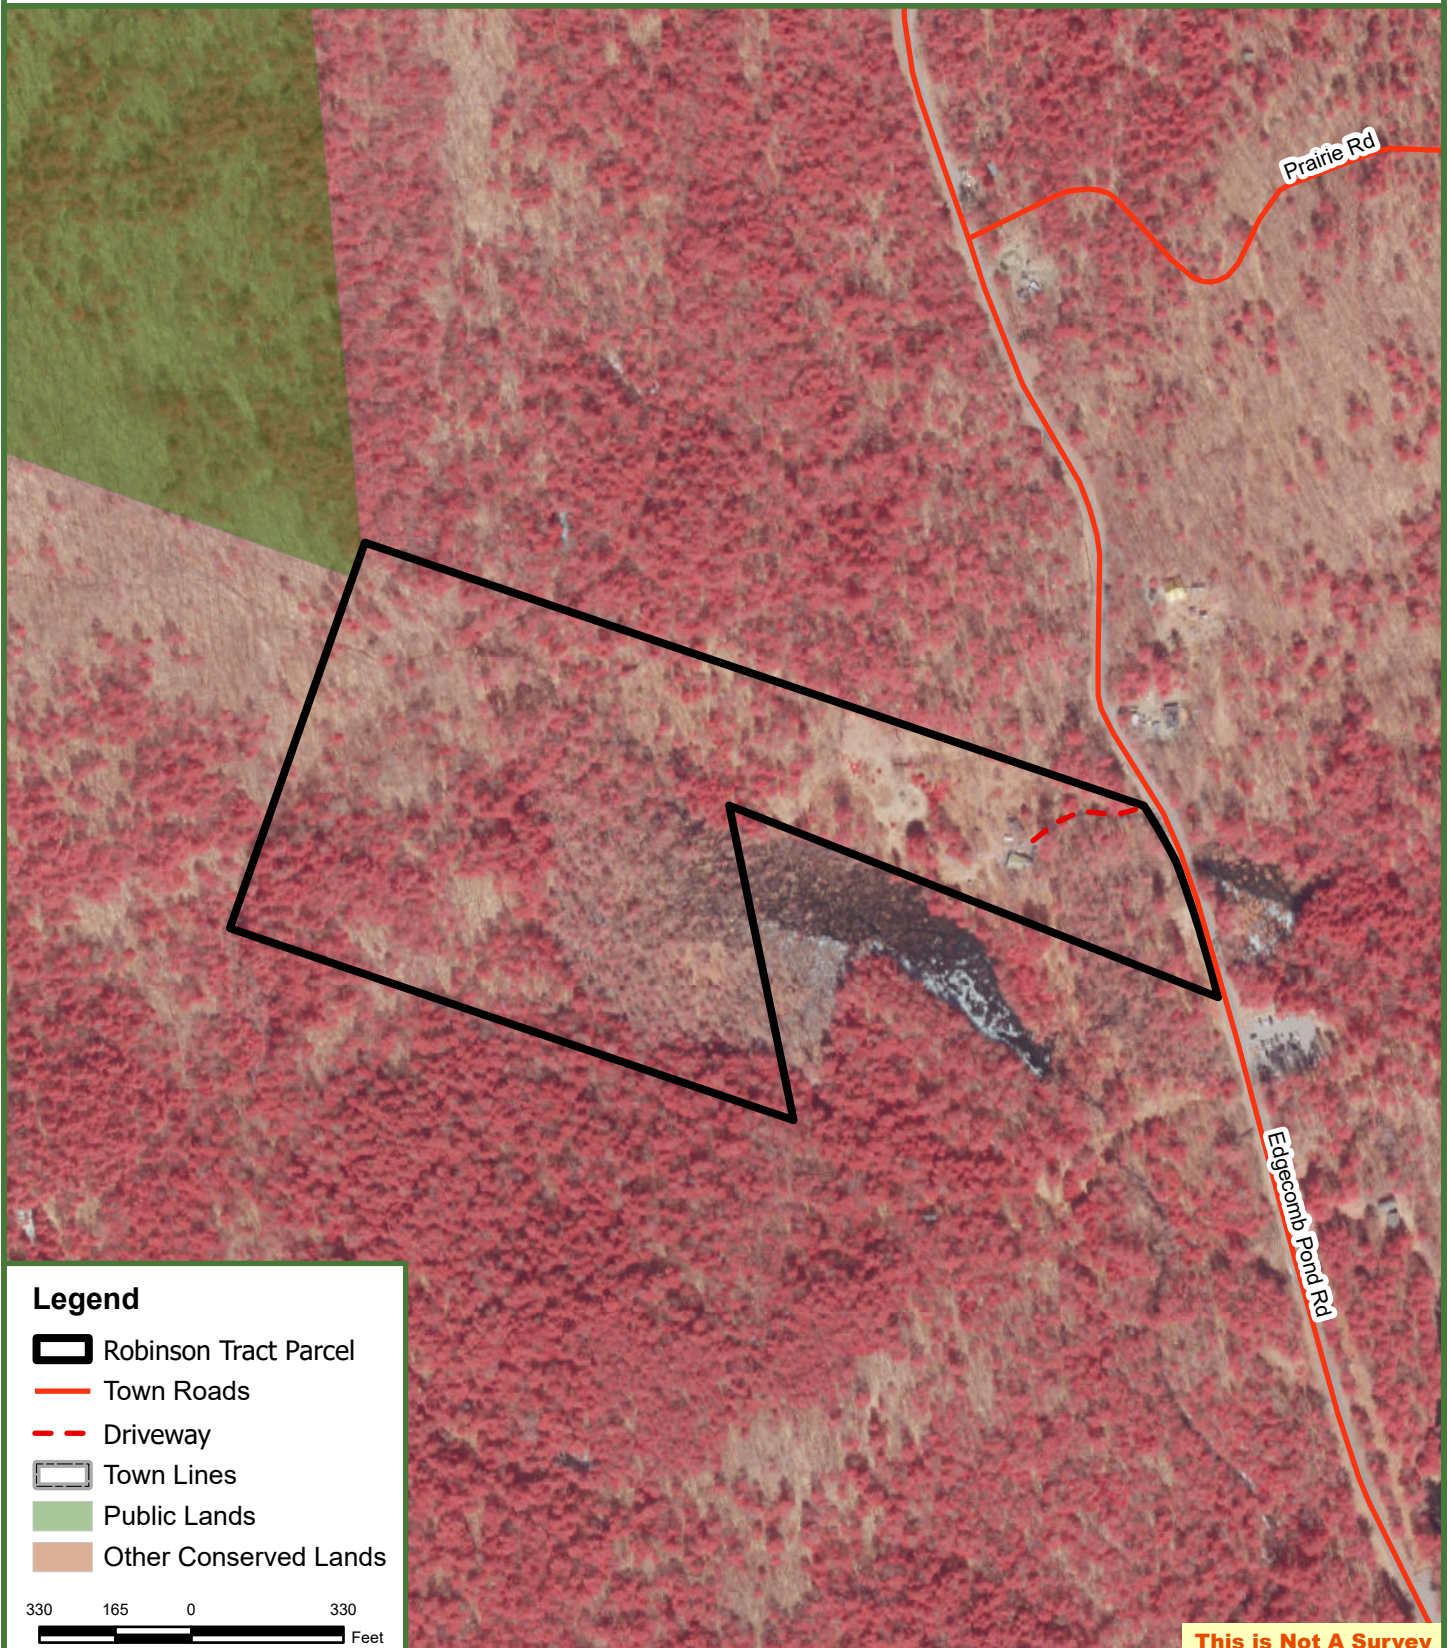

Robinson Tract Parcel

28.8 GIS Acres

Bolton, Warren County, New York

**Fountains
Land**
AN F&W COMPANY

Legend

- Robinson Tract Parcel
- Town Roads
- Driveway
- Town Lines
- Public Lands
- Other Conserved Lands

This is Not A Survey

Map produced from the best available information including town tax maps, hand held GPS data, aerial photography and reference information obtained from publicly available GIS sources, and the owner. Boundary lines portrayed on this map are approximate and could be different than the actual location of boundaries found in the field.