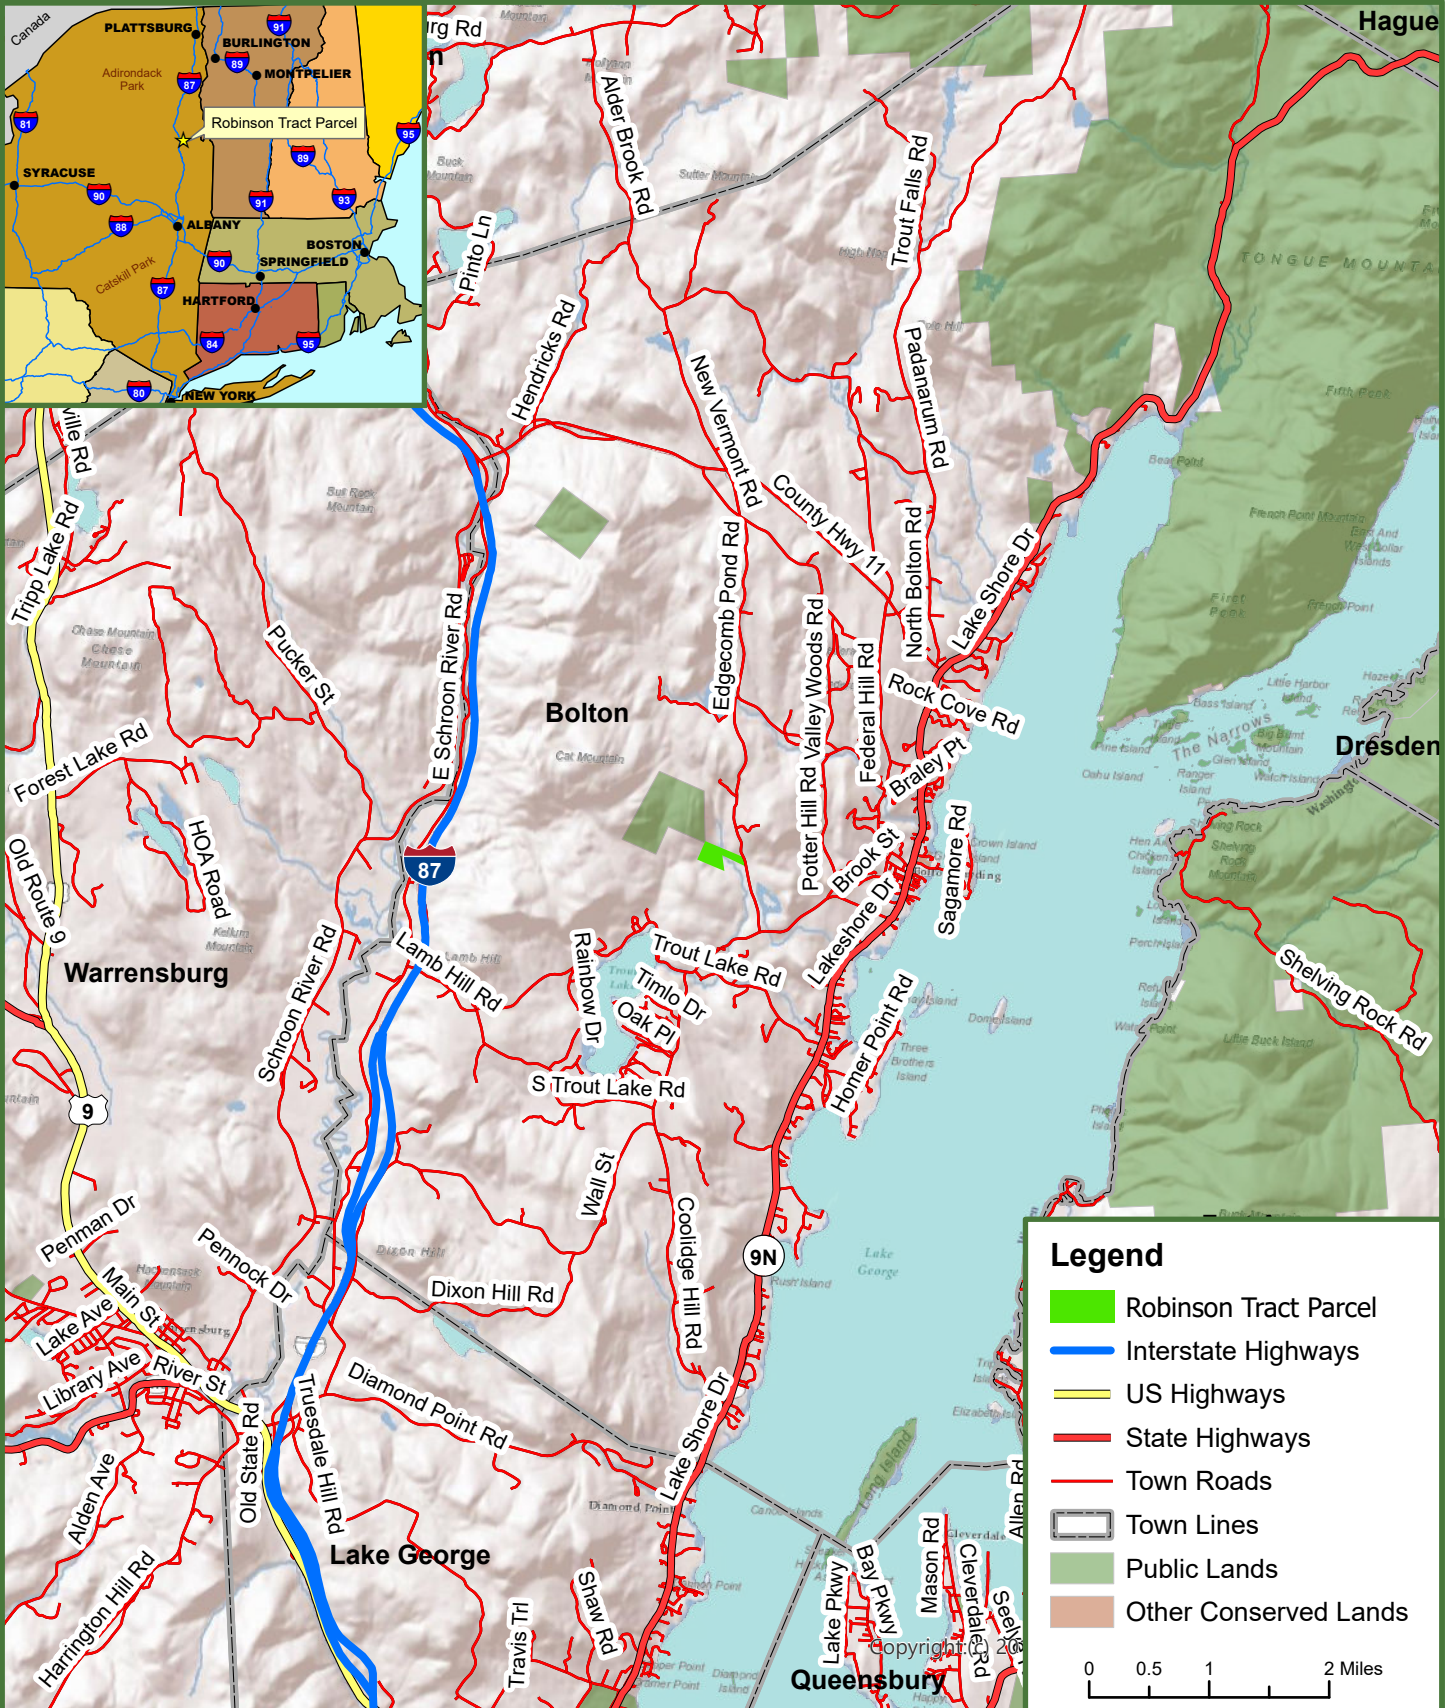

Locus Map

Robinson Tract Parcel

28.8 GIS Acres

Bolton, Warren County, New York

Fountains Land
AN F&W COMPANY

Legend

- Robinson Tract Parcel
- Interstate Highways
- US Highways
- State Highways
- Town Roads
- Town Lines
- Public Lands
- Other Conserved Lands