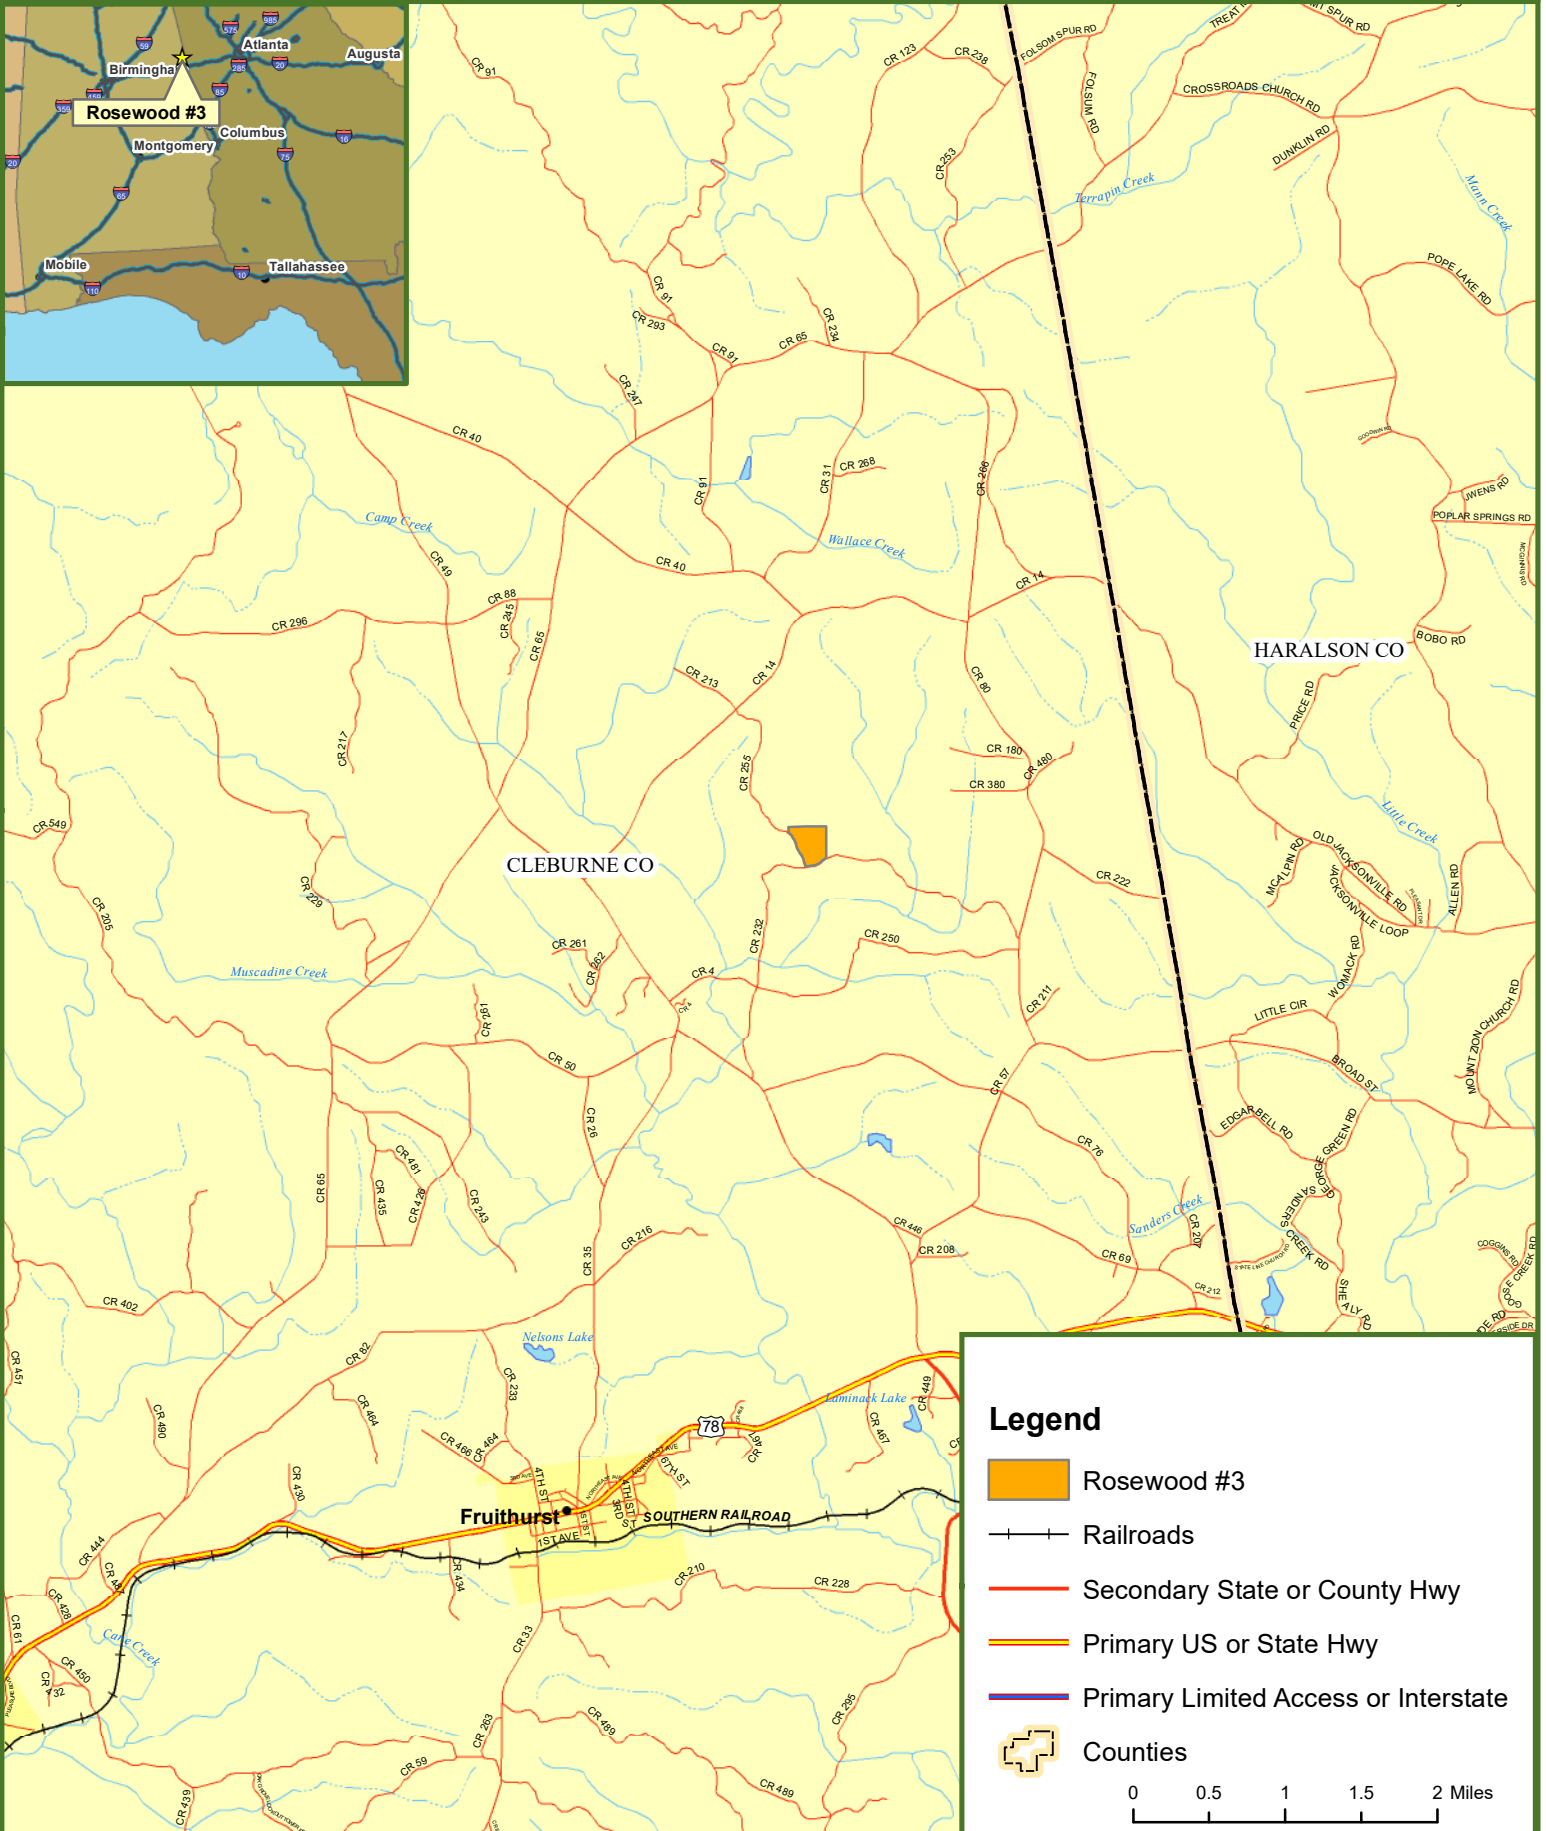

Locus Map

Rosewood #3

Cleburne County, AL

31.79 +/- Acres

Legend

- Rosewood #3
- Railroads
- Secondary State or County Hwy
- Primary US or State Hwy
- Primary Limited Access or Interstate
- Counties

0 0.5 1 1.5 2 Miles