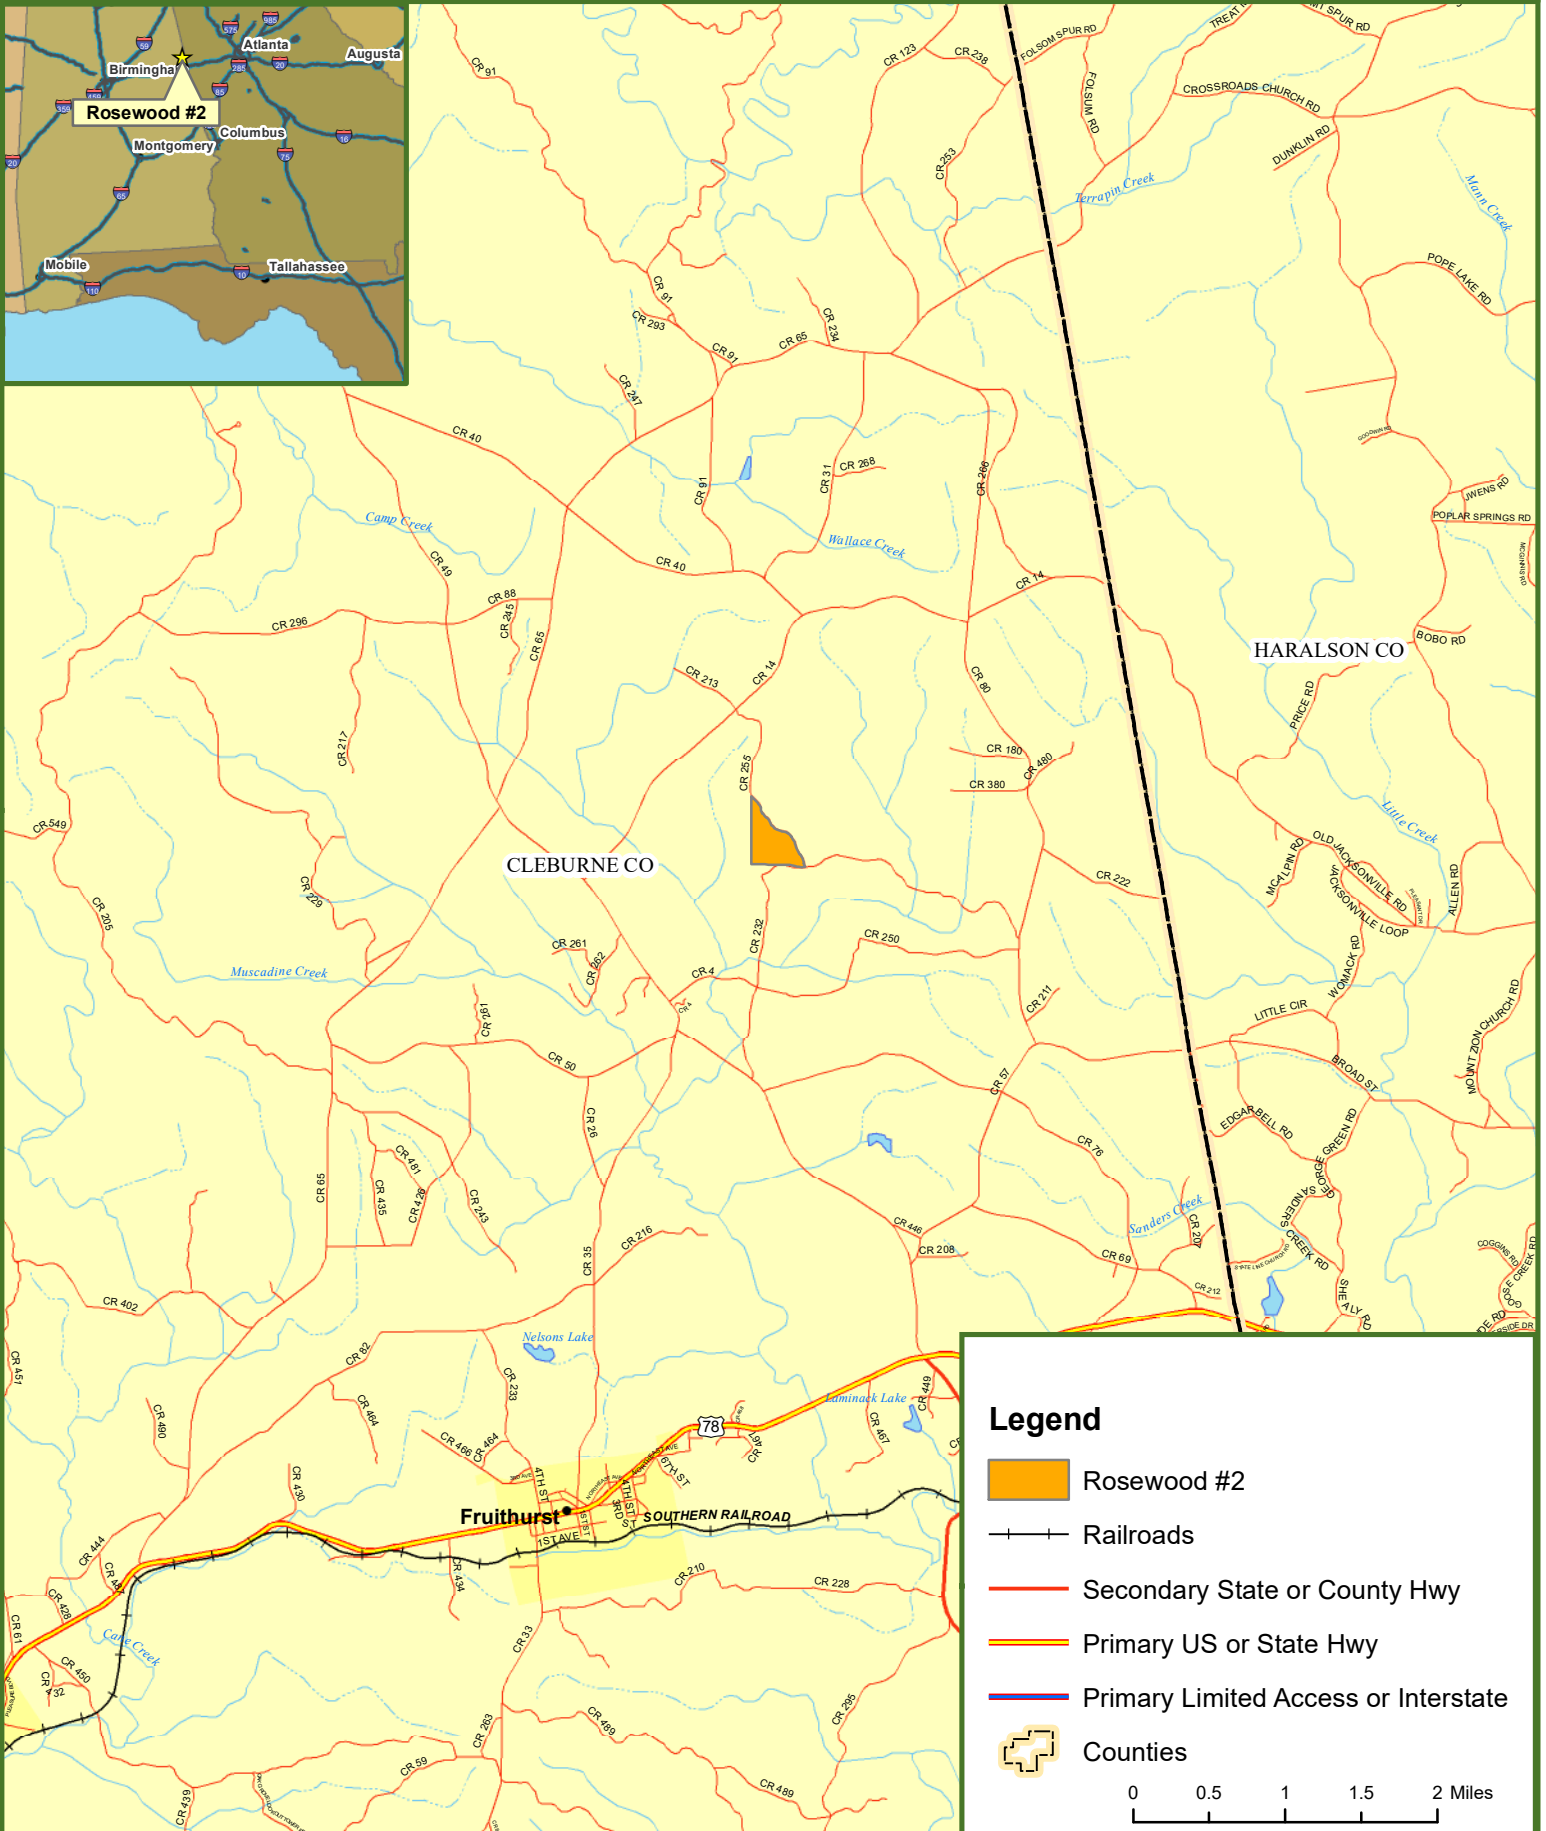

Locus Map

Rosewood #2

Cleburne County, AL

59.52 +/- Acres

Legend

-  Rosewood #2
-  Railroads
-  Secondary State or County Hwy
-  Primary US or State Hwy
-  Primary Limited Access or Interstate
-  Counties