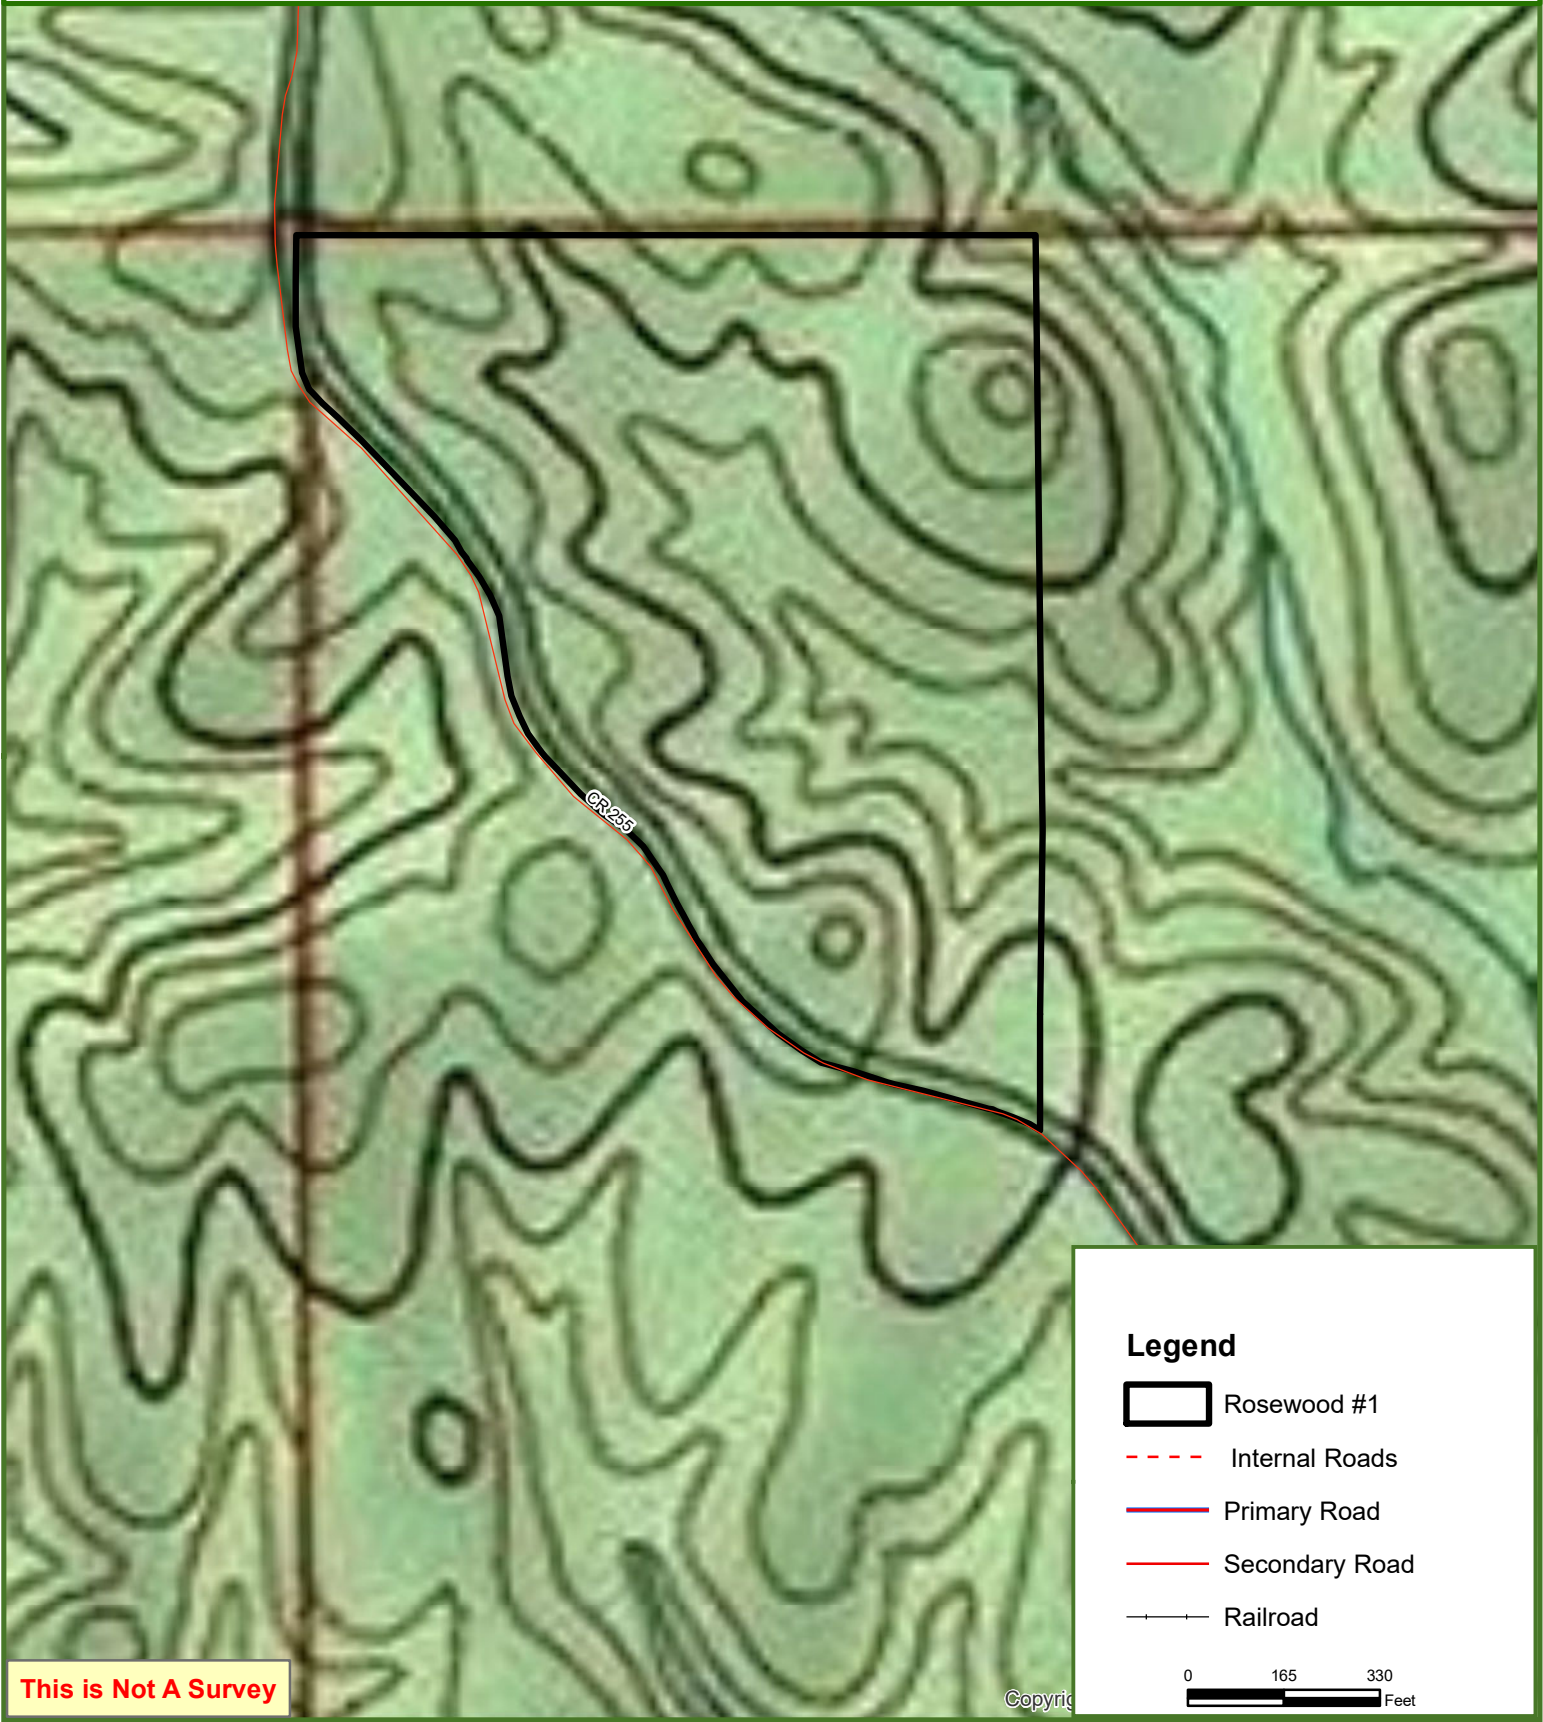

# Rosewood #1

30.79 +/- Acres  
Cleburne County, AL

This is Not A Survey

Copyright

0 165 330 Feet

This map was produced from information supplied by the seller and the use of aerial photography. The boundary lines portrayed on this map are approximate and could be different than the actual location of the boundaries found in the field.