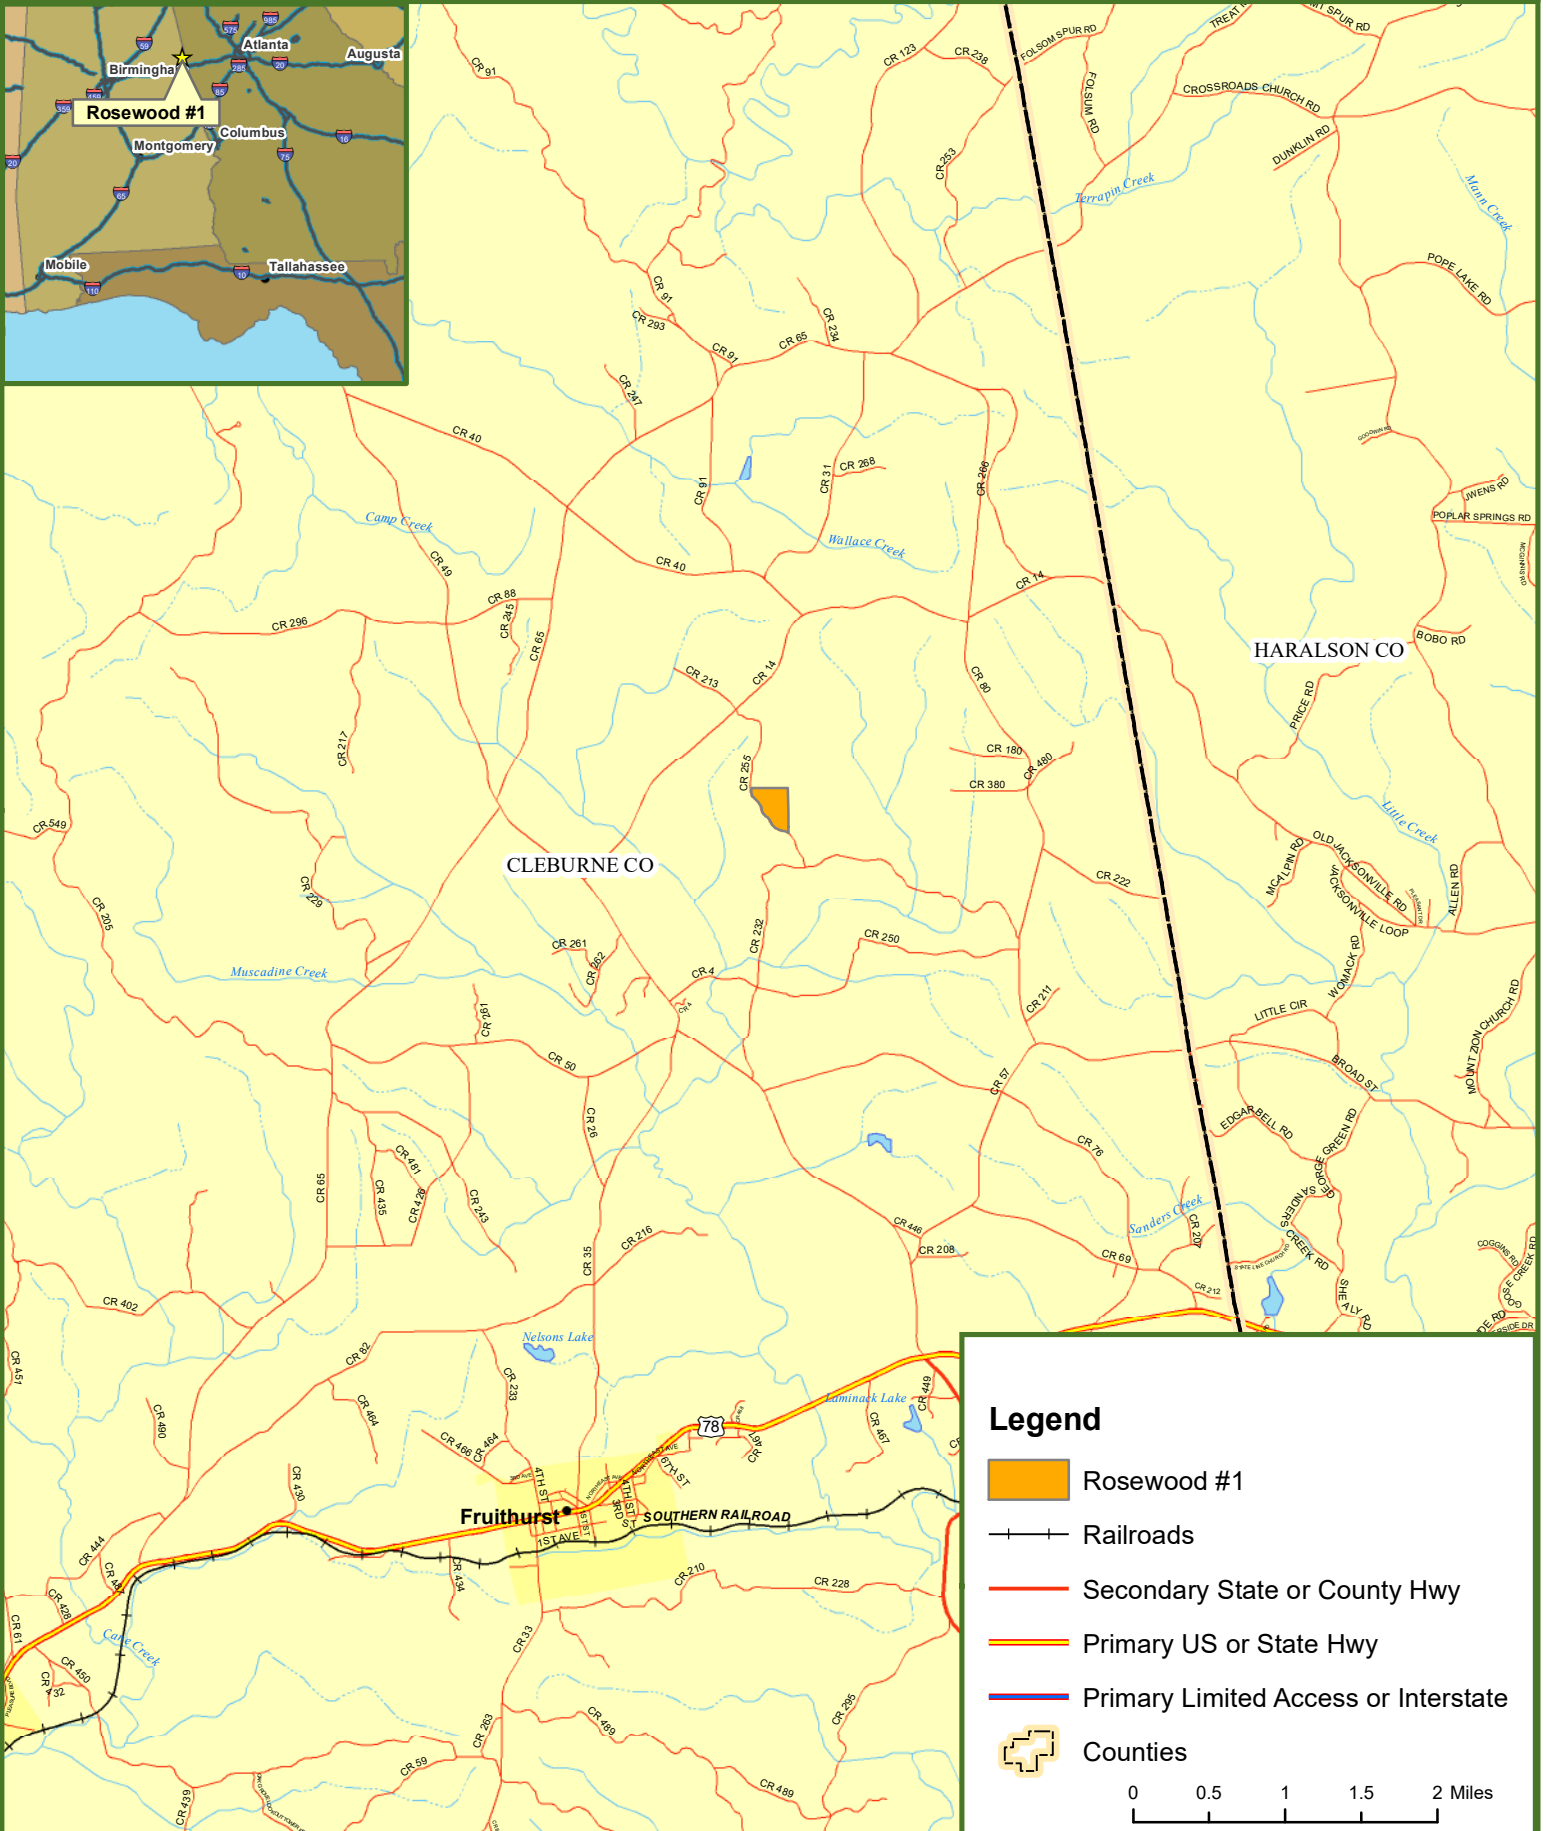

Locus Map

Rosewood #1

Cleburne County, AL

30.79 +/- Acres

Legend

-  Rosewood #1
-  Railroads
-  Secondary State or County Hwy
-  Primary US or State Hwy
-  Primary Limited Access or Interstate
-  Counties

0 0.5 1 1.5 2 Miles