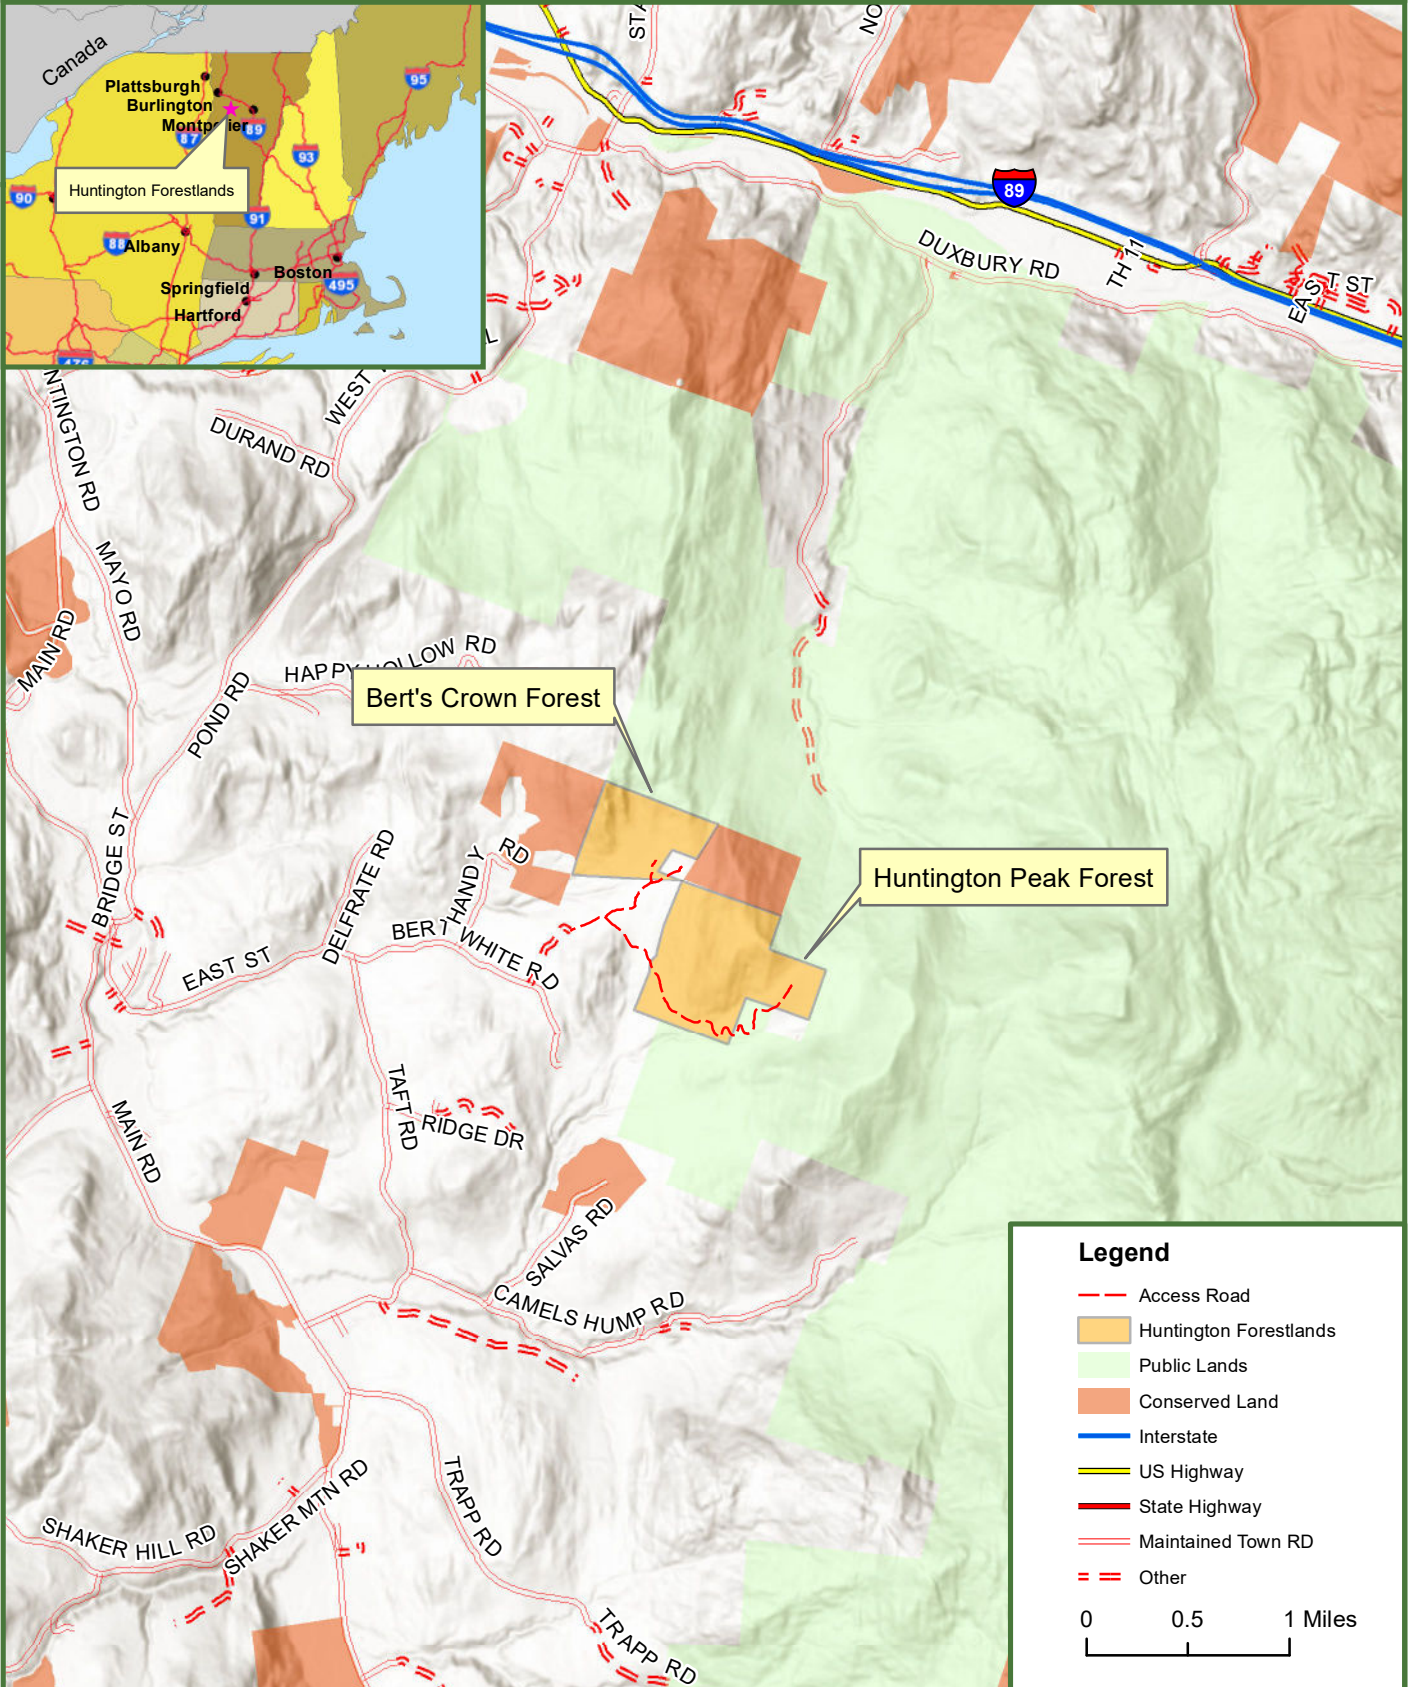

Locus Map Huntington Forestlands

129.3 & 267.2 Tax Acres

Huntington, Chittenden County, Vermont

Legend

- Access Road
- Orange Box Huntington Forestlands
- Light Green Box Public Lands
- Dark Orange Box Conserved Land
- Blue Line Interstate
- Yellow Line US Highway
- Red Line State Highway
- Red Dashed Line Maintained Town RD
- Red Double Dashed Line Other

0 0.5 1 Miles