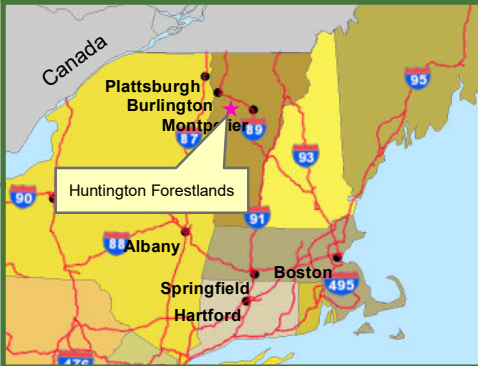

Locus Map Huntington Forestlands

129.3 & 267.2 Tax Acres

Huntington, Chittenden County, Vermont

Legend

- Access Road
- Orange Box Huntington Forestlands
- Light Green Box Public Lands
- Dark Orange Box Conserved Land
- Blue Line Interstate
- Yellow Line US Highway
- Red Line State Highway
- Red Dashed Line Maintained Town RD
- Red Double Dashed Line Other