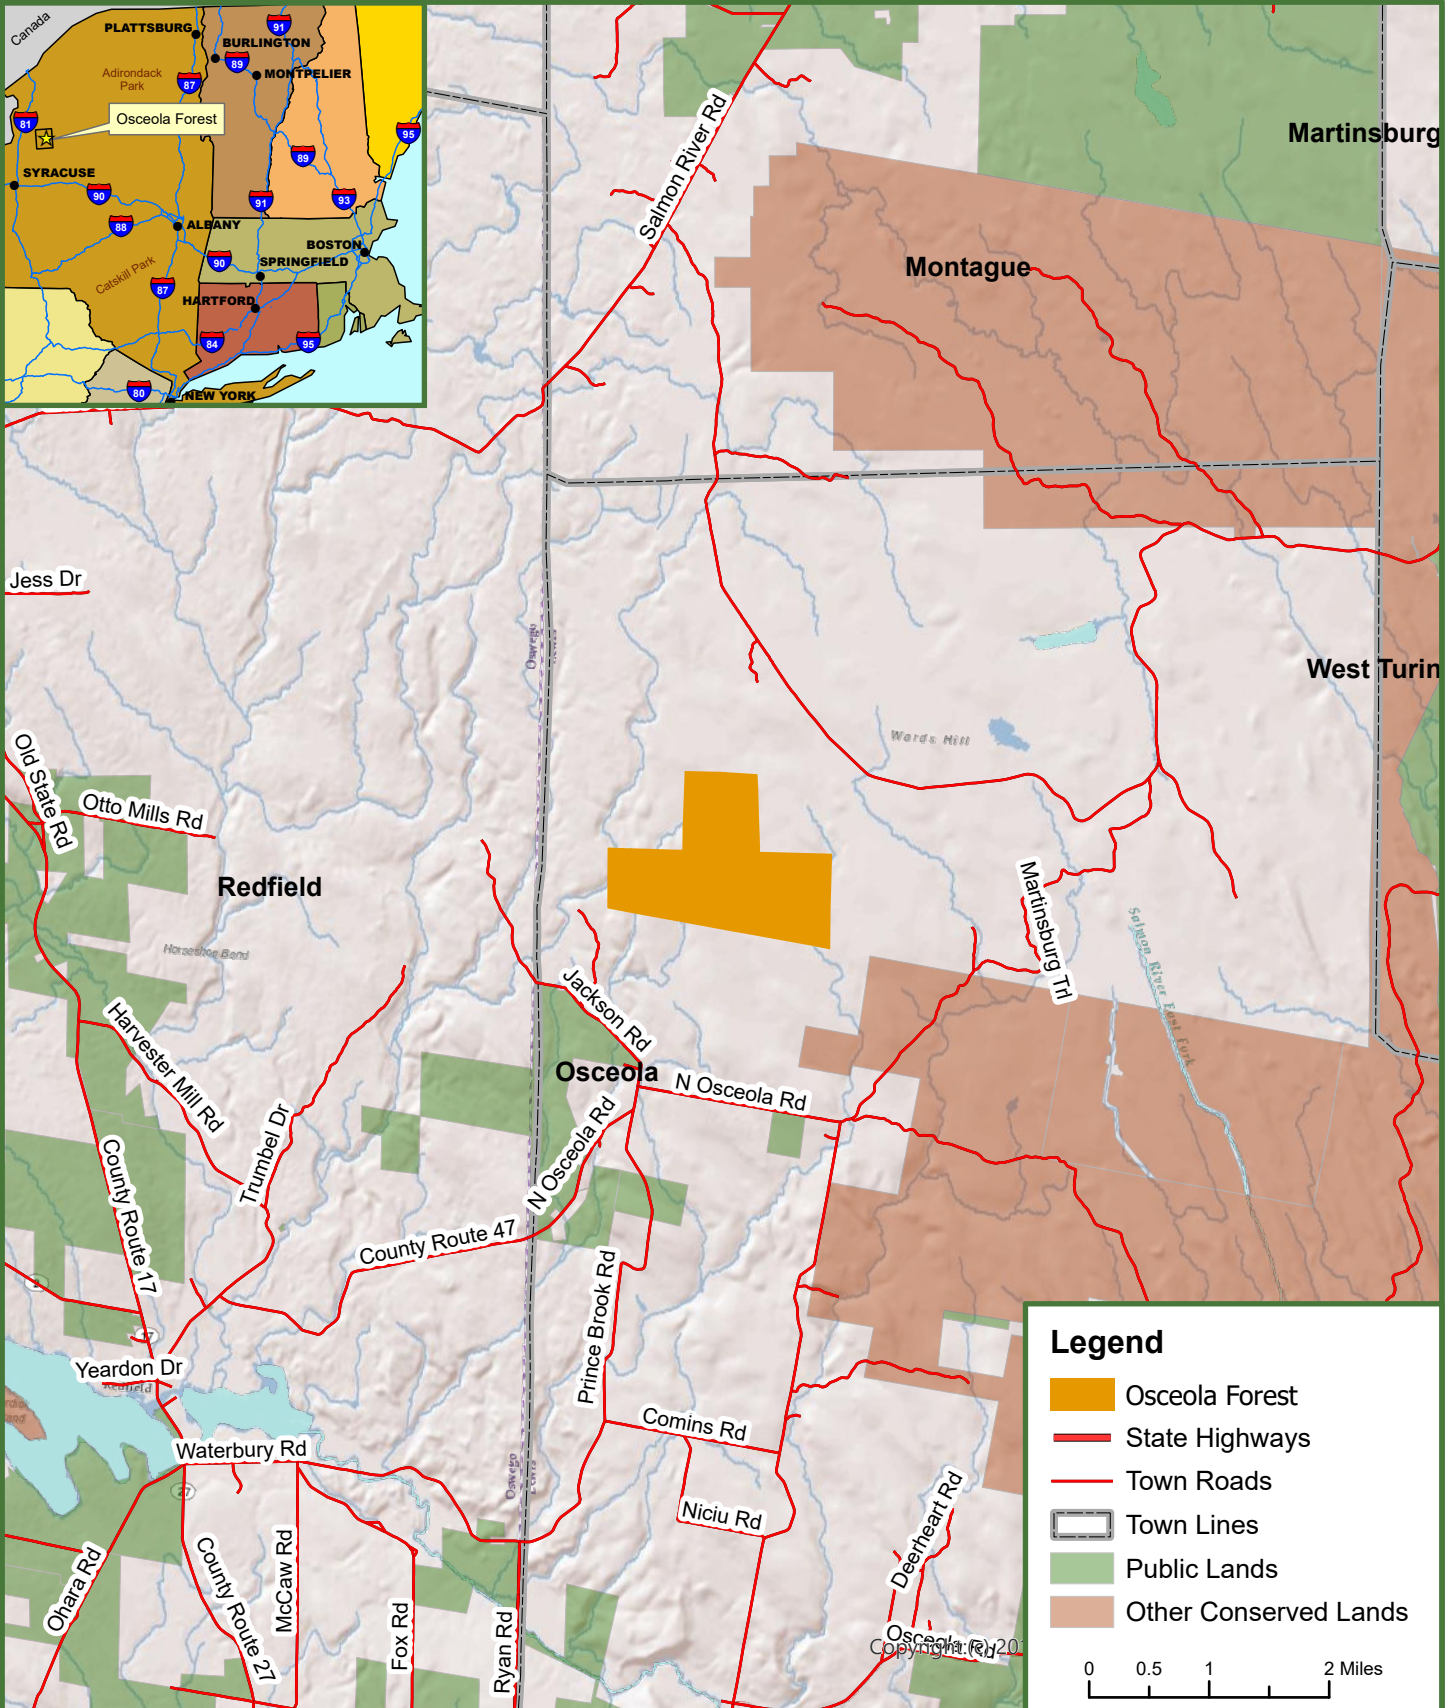

Locus Map Osceola Forest 1,081 Tax Acres Osceola, Lewis County, NY

Legend

- Osceola Forest
- State Highways
- Town Roads
- Town Lines
- Public Lands
- Other Conserved Lands